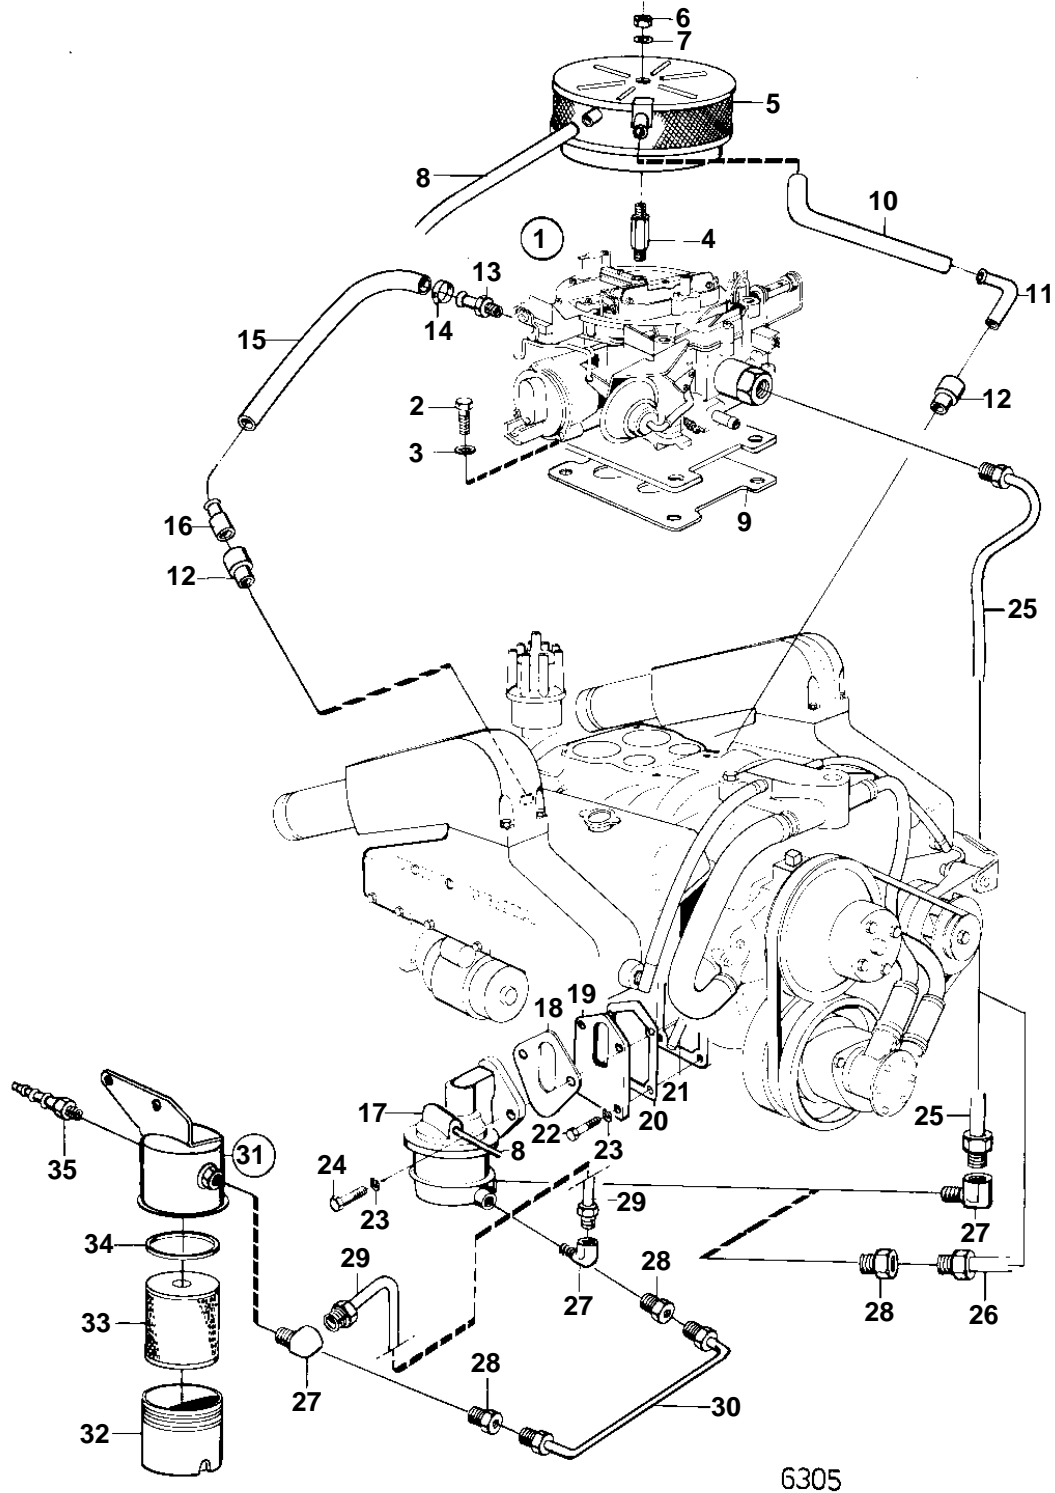

AQ225D, AQ255B

AQ225D, AQ255B

REF	PART NO.	QTY	DESCRIPTION	SEE SEC.	NOTES
1	826415	1	Carburetor	13113	
	841047		Carburetor	13113	
2	940159	2	Hexagon screw		L = 32 MM
	955532	2	Hexagon screw		L = 95 MM
3	941907	4	Spring washer		
4	834795	1	Stud		
5	841597	1	Flame shield		(834720)
6	950352	1	Lock nut		
7	941906	1	Spring washer		
8	941149	X	Hose		L = 700 MM
9	826479	1	Gasket		SEE GROUP 2B
10	941995	X	Hose		L = 260 MM
11	835184	1	Nipple		
12	835415	2	Rubber bushing		
13	947043	1	Hose nipple		
14		2	HOSE CLAMP		
15		1	Hose		
16		1	Valve		
17	826493	1	Fuel pump · COMPONENTS		
18	818668	1	Gasket		
19	835333	1	Flange		
20	835087	1	Gasket		
21	835422	1	Push rod		
22	940162	2	Hexagon screw		
23	942336	4	Spring washer		
24	835369	2	Screw		
25		1	PIPE		INCLUDED IN FUEL INJECTION PUMP., EARLY TYPE
26	841356	1	Tube		LATE TYPE
27		3	Fitting		EARLY TYPE
28	180303	3	Nipple		LATE TYPE
29		1	PIPE		INCLUDED IN FUEL INJECTOR., EARLY TYPE
30		1	Tube		LATE TYPE
31	834717	1	Fuel filter		
32		1	· CAP		
33	841162	1	· Filter		
34		1	· · Gasket		
35	834781	1	Nipple		