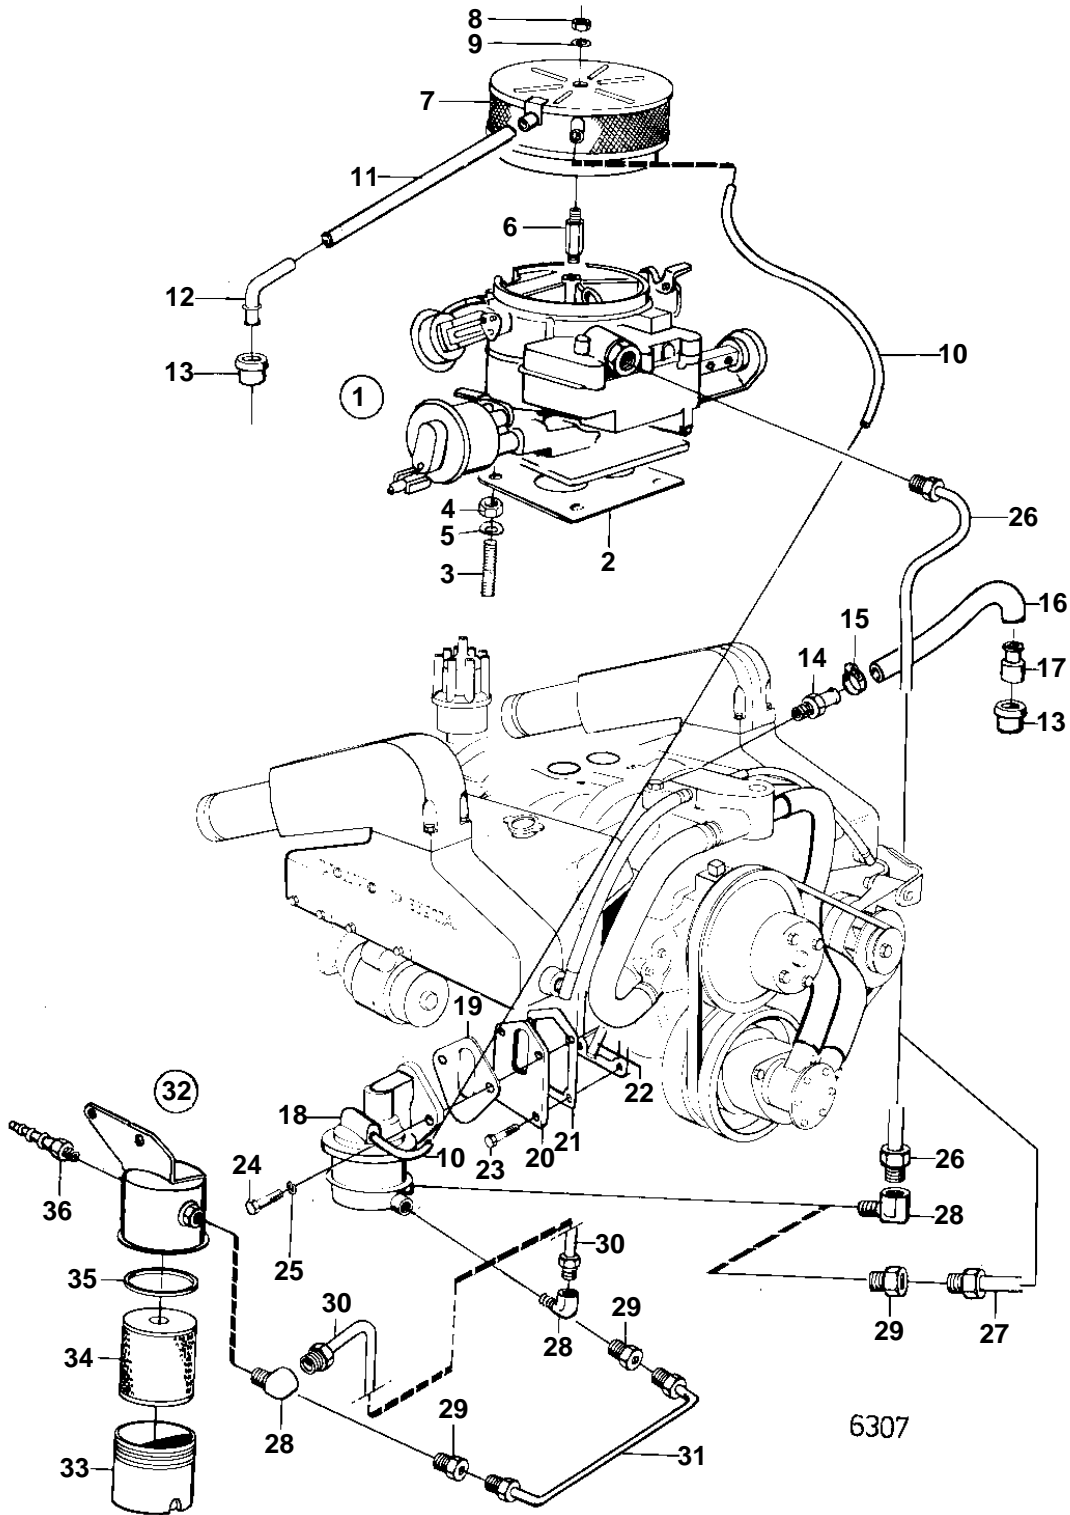

AQ200D

AQ200D

REF	PART NO.	QTY	DESCRIPTION	SEE SEC.	NOTES
1		1	Carburetor	13112	
			Carburetor	13112	
2		1	Gasket		
3	835455	4	Stud		
4	950373	4	Lock nut		
5	941907	4	Spring washer		
6	834796	1	Stud		
7	841596	1	Flame shield		(834719)
8	950352	1	Lock nut		
9	941906	1	Spring washer		
10	941149	X	Hose		L = 700 MM
11	941995	X	Hose		L = 260 MM
12	835184	1	Nipple		
13	835415	2	Rubber bushing		
14	947043	1	Hose nipple		
15		2	HOSE CLAMP		
16		1	Hose		
17		1	Valve		
18	826493	1	Fuel pump		
			· COMPONENTS		
19	818668	1	Gasket		
20	835333	1	Flange		
21	835087	1	Gasket		
22	835422	1	Push rod		
23	835369	2	Screw		
24	940162	2	Hexagon screw		
25	942336	2	Spring washer		
26		1	PIPE		REPAIR KIT 6211269, EARLY TYPE
27	841357	1	Fuel pipe		LATE TYPE
28		3	Fitting		EARLY TYPE
29	180303	3	Nipple		LATE TYPE
30		1	PIPE		INCLUDED IN FUEL INJECTOR., EARLY TYPE
31		1	Tube		LATE TYPE
32	834717	1	Fuel filter		
33		1	· CAP		
34	841162	1	· Filter		
35		1	· · Gasket		
36	834781	1	Nipple		