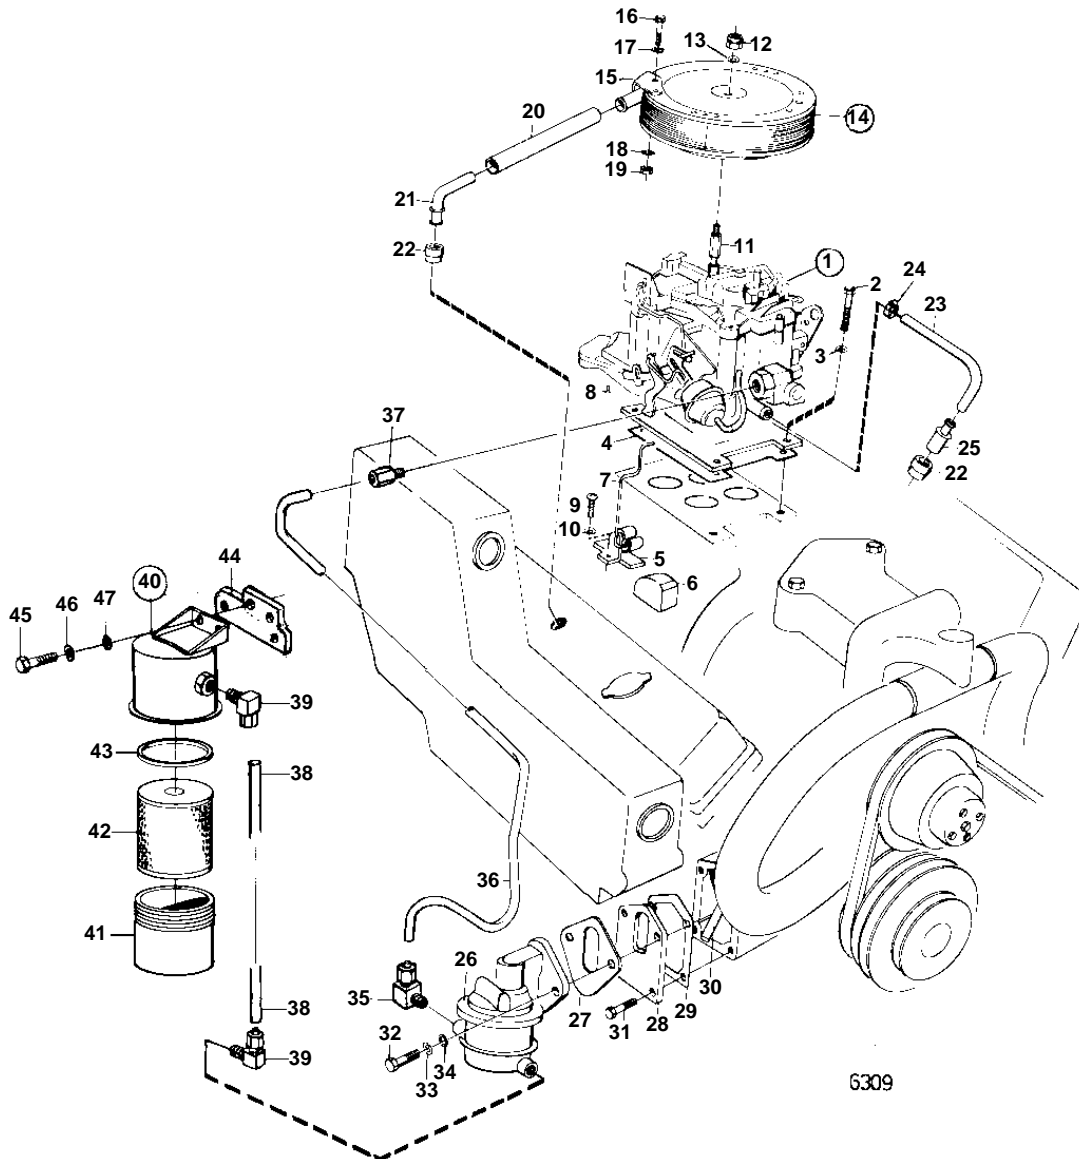

AQ255A

AQ255A

REF	PART NO.	QTY	DESCRIPTION	SEE SEC.	NOTES
1		1	Carburetor		
2	955532	2	Hexagon screw		L = 95 MM
	940159	2	Hexagon screw		L = 32 MM
3	941907	4	Spring washer		
4	826479	1	Gasket		
				13113	
5		1	Thermostat		
6		1	Cover		
7		1	Rod		
8		1	Lock spring		
9	950021	1	Cross recessed screw		
10	941905	1	Spring washer		
11		1	Stud		
12	950352	1	Lock nut		
13	941906	1	Spring washer		
14		1	Flame trap		
15		1	• Tube		
16		1	• Screw		
17		1			
18		1			
19		1			
20	941995	X	Hose		L = 320 MM
21	835184	1	Nipple		
22	835415	2	Rubber bushing		
23		1	Hose		
24		2	HOSE CLAMP		
25		1	Valve		
26		1	Fuel pump		
27	818668	1	Gasket		
28	835333	1	Flange		
29	835087	1	Gasket		
30	835422	1	Push rod		
31	835369	2	Screw		
32	955535	2	Hexagon screw		
33	942336	2	Spring washer		
34	940097	2	Washer		
35	180254	1	Elbow nipple		(835955)
36		1	Fuel pipe		
37		1	Joint nipple		
38		1	Fuel pipe		
39		2	Nipple		
40		1	FUEL FILTER		REPL BY 841054, EARL. PR.
	841054	1	Fuel filter		LATE TYPE
41		1	• CAP		
42	841162	1	• Filter		
43		1	• • Gasket		
44		1	BRACKET		
45	955523	2	Hexagon screw		
46	941907	2	Spring washer		
47		2	Washer		