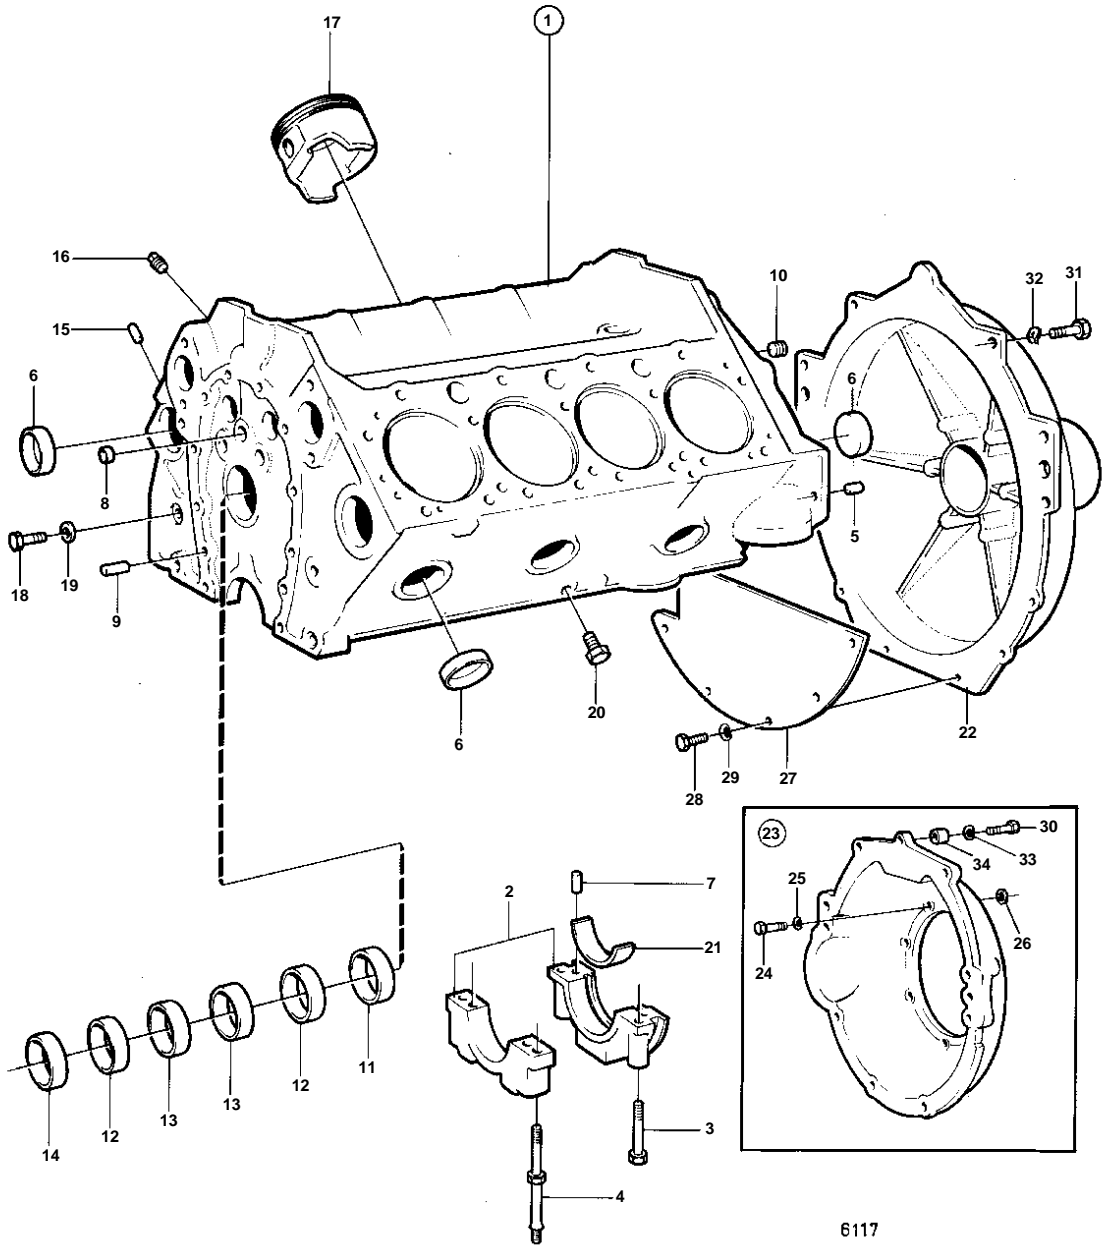

## AQ200C, AQ225C

| REF | PART NO. | QTY | DESCRIPTION        | SEE SEC. | NOTES     |
|-----|----------|-----|--------------------|----------|-----------|
| 1   |          | 1   | Cylinder block     |          |           |
| 2   |          | 5   | · BEARING CAP      |          |           |
| 3   | 835037   | 10  | · Screw            |          |           |
| 4   | 835038   | 5   | · Stud             | 13097    |           |
| 5   |          | 2   | · Locating pin     |          |           |
| 6   | 835039   | 8   | · Plug             |          |           |
| 7   | 835040   | 2   | · Locating pin     |          |           |
| 8   |          | 4   | · Plug             |          |           |
| 9   | 835040   | 2   | · Locating pin     |          |           |
| 10  | 952075   | 5   | · Plug             |          |           |
| 11  | 835496   | 1   | · Plug             |          |           |
| 12  | 841423   | 2   | · Bushing          |          |           |
| 13  | 841424   | 2   | · Bushing          |          |           |
| 14  | 841422   | 1   | · Bearing          |          |           |
| 15  | 835497   | 4   | · Locating pin     |          |           |
| 16  | 952069   | 1   | · Plug             |          |           |
| 17  | 826465   | 8   | · Piston           | 13090    |           |
| 18  | 940133   | 1   | · Hexagon screw    |          |           |
| 19  | 18651    | 1   | · Gasket           |          |           |
| 20  | 192134   | 2   | · Plug             |          |           |
| 21  |          |     | · MAIN BEARING KIT | 13090    |           |
| 23  | 839484   | 1   | Flywheel housing   |          |           |
| 24  | 955551   | 6   | · Hexagon screw    |          |           |
| 25  |          | 6   | · Washer           |          |           |
| 26  | 951075   | 6   | · Snap ring        |          |           |
| 27  |          | 1   | Protecting plate   |          |           |
| 28  | 955512   | 5   | Hexagon screw      |          |           |
| 29  | 940135   | 5   | Hexagon screw      |          |           |
| 30  | 955537   | 1   | Hexagon screw      |          | L = 51 MM |
| 31  | 940162   | 5   | Hexagon screw      |          | L = 38 MM |
| 32  | 942336   | 6   | Spring washer      |          |           |
| 33  | 940097   | 3   | Washer             |          |           |
| 34  |          | 1   | Spacer sleeve      |          |           |