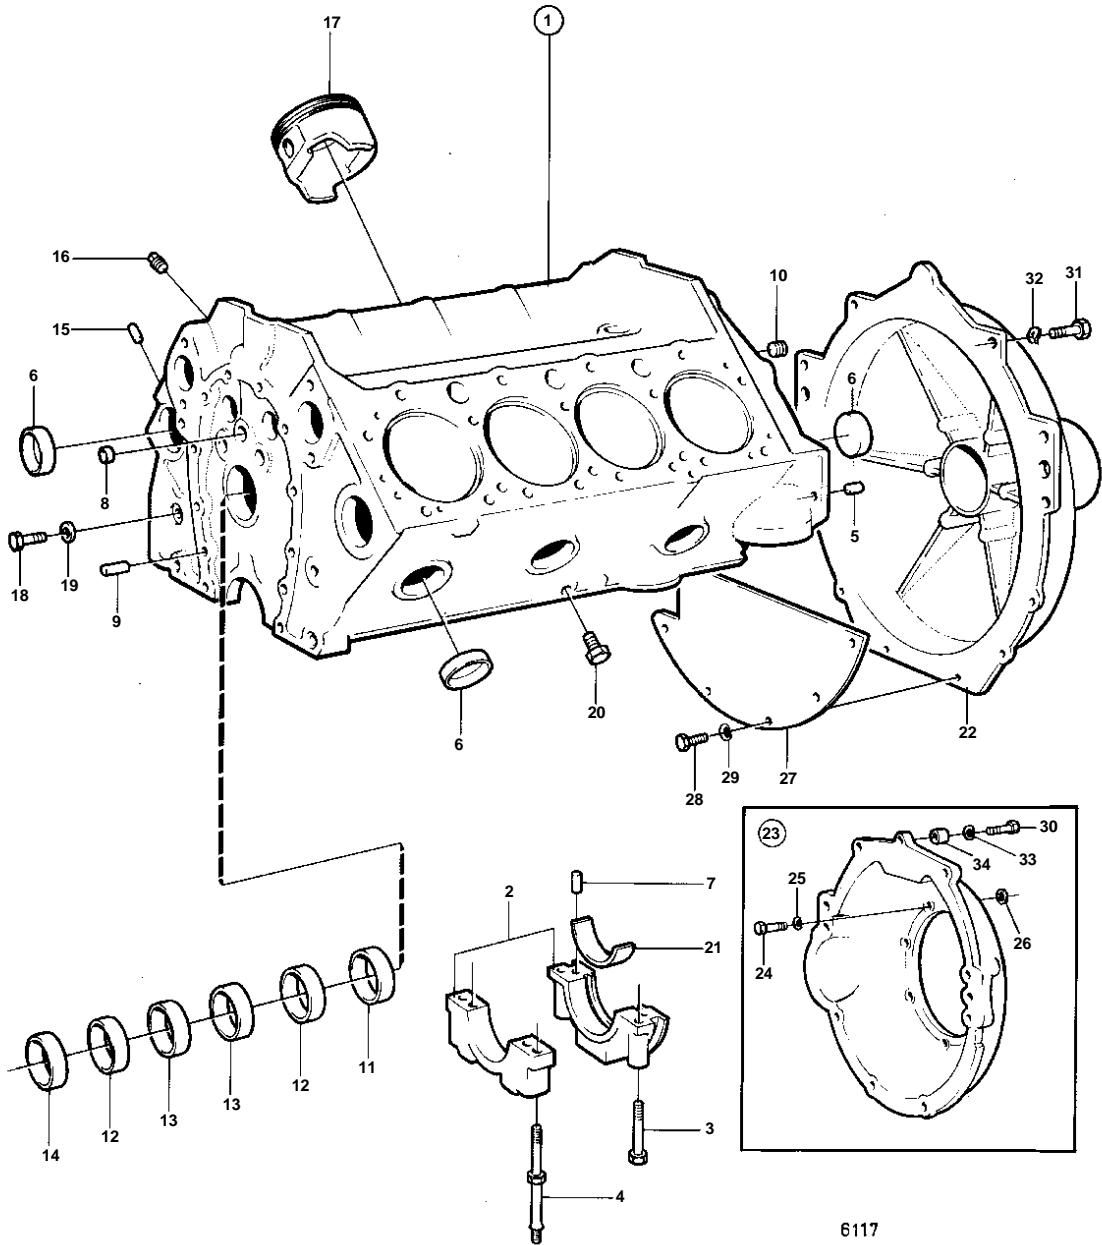

AQ255A

AQ255A

REF	PART NO.	QTY	DESCRIPTION	SEE SEC.	NOTES
1	841350	1	Cylinder block		
2		5	· BEARING CAP		
3	835037	5	· Screw		
4	835038	5	· Stud	13097	
5		2	· Locating pin		
6	835039	8	· Plug		
7	835040	2	· Locating pin		
8		4	· Plug		
9	835040	2	· Locating pin		
10	952075	5	· Plug		
11	835496	1	· Plug		
12	841423	2	· Bushing		
13	841424	2	· Bushing		
14	841422	1	· Bearing		
15	835497	4	· Locating pin		
16	952069	1	· Plug		
17	826467	8	· Piston	13090	
18	940133	1	· Hexagon screw		
19	18651	1	· Gasket		
20	192134	2	· Plug		
23	839484	1	Flywheel housing		
24	955551	6	· Hexagon screw		
25		6	· Washer		
26	951075	6	· Snap ring		
27		1	Protecting plate		
28	955512	5	Hexagon screw		
29	940135	5	Hexagon screw		
30	955537	1	Hexagon screw		L = 51 MM
31	940162	5	Hexagon screw		L = 38 MM
32	942336	6	Spring washer		
33	940097	3	Washer		
34		1	Spacer sleeve		