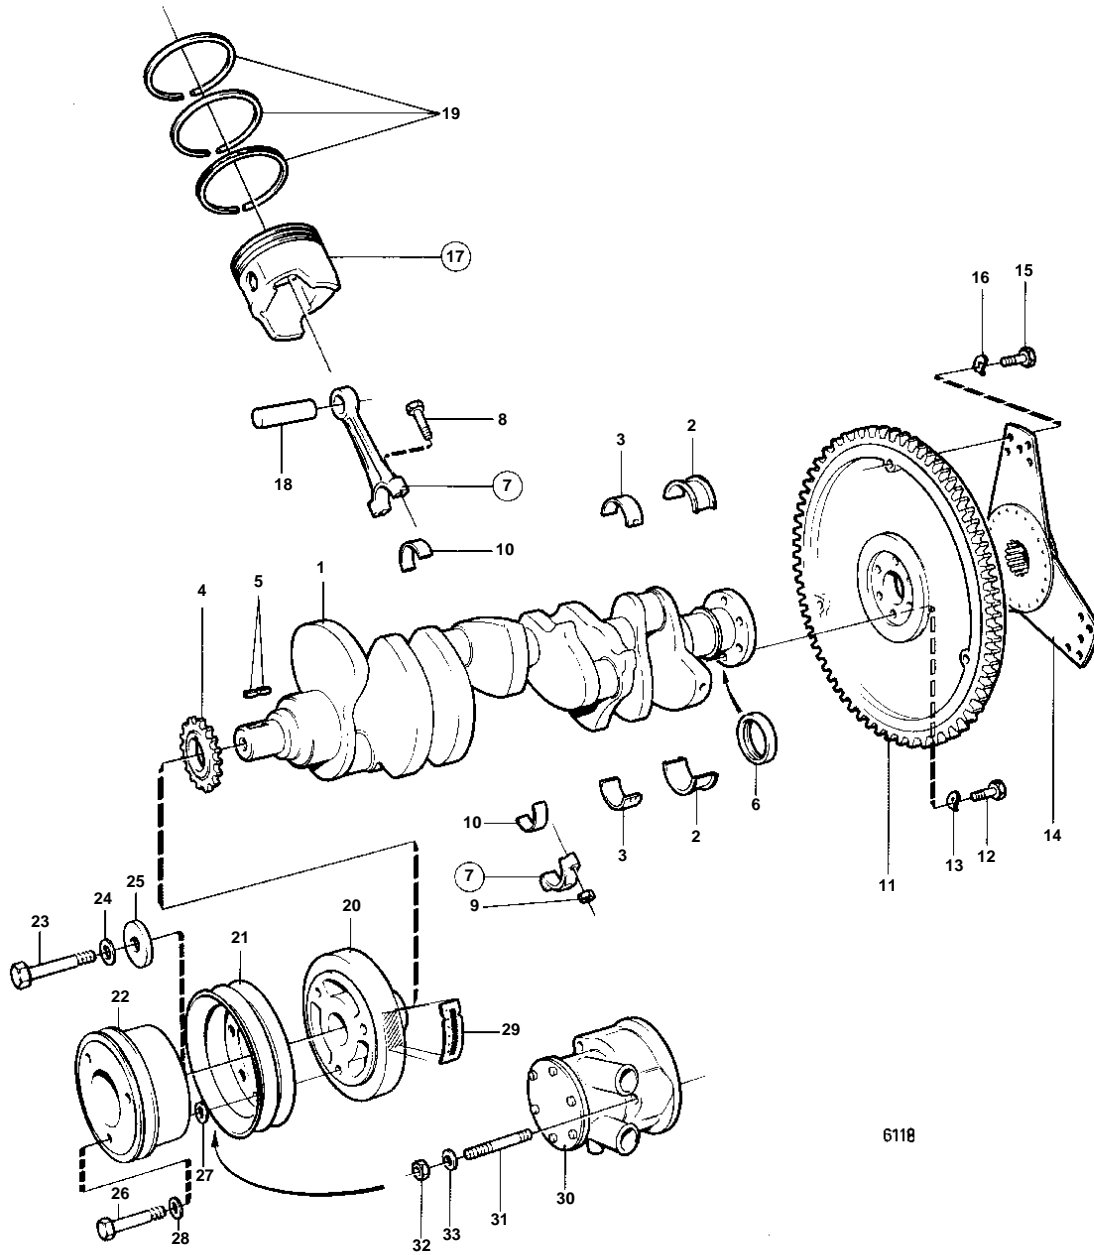

AQ200C, AQ225C

6118

AQ200C, AQ225C

REF	PART NO.	QTY	DESCRIPTION	NOTES
1		1	Crankshaft	
2	835052	1	Main bearing	STD
	835055	1	Main bearing	UNDER SIZE 0,010"
	835065	1	Thrust bearing	UNDER SIZE 0,020"
3	835051	4	Main bearing	SPEC. 9881, 9890, 9919, 9958, 9960., STD
	835051	3	Main bearing	EXCL. SPEC. 9882, 9961, 9982., STD
	841254	1	Main bearing	EXCL. SPEC. 9882, 9961, 9982., SPEC. 9882, 9961., STD UPPER
	841255	1	Main bearing	EXCL. SPEC. 9882, 9961, 9982., SPEC. 9882, 9961., STD LOWER
	835053	4	Main bearing	UNDER SIZE 0,010"
	835054	4	Main bearing	UNDER SIZE 0,020"
4	835544	1	Sprocket	
5	835059	2	Key	
6	841240	1	Crankshaft seal	EXCL. SPEC. 9882, 9961, 9982, 9983, 867041, 867157, 817171.
7		8		
8	841213	16	· Screw	
9	835473	16	· Nut	
10	835273	8	Bearing shell	STD
	835396	8	Bearing	UNDER SIZE 0,010"
	835070	8	Bearing	UNDER SIZE 0,020"
11	835432	1	Flywheel	
12	835439	6	Screw	
13	941909	6	Spring washer	
14	835550	1	Absorber	
15	835482	3	Screw	
16	942336	3	Spring washer	
17	826465	8	Piston	STD
	826466	8	Piston	OVER SIZE 0,030"
18		8	· GUDGEON PIN	
19	826469	8	Piston ring kit	EXCL. SPEC. 9882, 9961, 9982, 9983, 867041, 867157, 817171.
	826470	8	Piston ring kit	OVER SIZE 0,030"
20	826477	1	Vibration damper	
21	835407	1	Pulley	
22		1	Pulley	
23	949518	1	Hexagon screw	
24		1	Lock washer	
25	835409	1	Washer	
26		3	Hexagon screw	
27	940097	3	Washer	
28	942336	3	Spring washer	
29	834842	1	Decal	