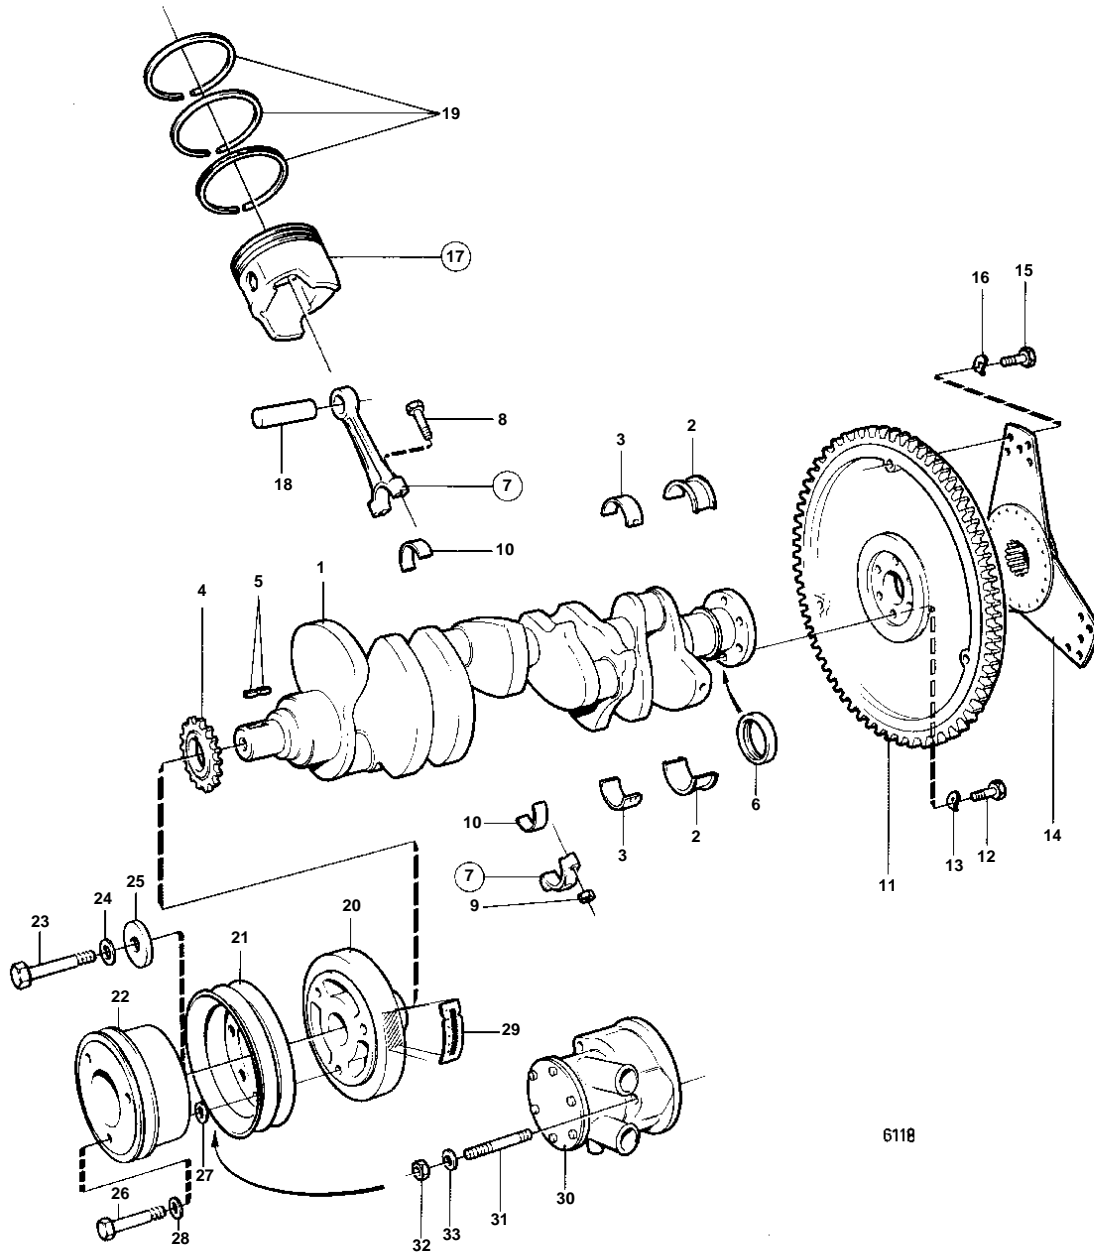

AQ200C, AQ225C

**AQ200C, AQ225C**

| REF | PART NO. | QTY | DESCRIPTION      | NOTES   |
|-----|----------|-----|------------------|---|
| 1   |          | 1   | Crankshaft       |   |
| 2   | 835052   | 1   | Main bearing     | STD   |
|     | 835055   | 1   | Main bearing     | UNDER SIZE 0,010"   |
|     | 835065   | 1   | Thrust bearing   | UNDER SIZE 0,020"   |
| 3   | 835051   | 4   | Main bearing     | SPEC. 9881, 9890, 9919, 9958, 9960., STD                    |
|     | 835051   | 3   | Main bearing     | EXCL. SPEC. 9882, 9961, 9982., STD                          |
|     | 841254   | 1   | Main bearing     | EXCL. SPEC. 9882, 9961, 9982., SPEC. 9882, 9961., STD UPPER |
|     | 841255   | 1   | Main bearing     | EXCL. SPEC. 9882, 9961, 9982., SPEC. 9882, 9961., STD LOWER |
|     | 835053   | 4   | Main bearing     | UNDER SIZE 0,010"   |
|     | 835054   | 4   | Main bearing     | UNDER SIZE 0,020"   |
| 4   | 835544   | 1   | Sprocket         |   |
| 5   | 835059   | 2   | Key              |   |
| 6   | 841240   | 1   | Crankshaft seal  | EXCL. SPEC. 9882, 9961, 9982, 9983, 867041, 867157, 817171. |
| 7   |          | 8   |                  |   |
| 8   | 841213   | 16  | · Screw          |   |
| 9   | 835473   | 16  | · Nut            |   |
| 10  | 835273   | 8   | Bearing shell    | STD   |
|     | 835396   | 8   | Bearing          | UNDER SIZE 0,010"   |
|     | 835070   | 8   | Bearing          | UNDER SIZE 0,020"   |
| 11  | 835432   | 1   | Flywheel         |   |
| 12  | 835439   | 6   | Screw            |   |
| 13  | 941909   | 6   | Spring washer    |   |
| 14  | 835550   | 1   | Absorber         |   |
| 15  | 835482   | 3   | Screw            |   |
| 16  | 942336   | 3   | Spring washer    |   |
| 17  | 826465   | 8   | Piston           | STD   |
|     | 826466   | 8   | Piston           | OVER SIZE 0,030"  |
| 18  |          | 8   | · GUDGEON PIN    |   |
| 19  | 826469   | 8   | Piston ring kit  | EXCL. SPEC. 9882, 9961, 9982, 9983, 867041, 867157, 817171. |
|     | 826470   | 8   | Piston ring kit  | OVER SIZE 0,030"  |
| 20  | 826477   | 1   | Vibration damper |   |
| 21  | 835407   | 1   | Pulley           |   |
| 22  |          | 1   | Pulley           |   |
| 23  | 949518   | 1   | Hexagon screw    |   |
| 24  |          | 1   | Lock washer      |   |
| 25  | 835409   | 1   | Washer           |   |
| 26  |          | 3   | Hexagon screw    |   |
| 27  | 940097   | 3   | Washer           |   |
| 28  | 942336   | 3   | Spring washer    |   |
| 29  | 834842   | 1   | Decal            |   |