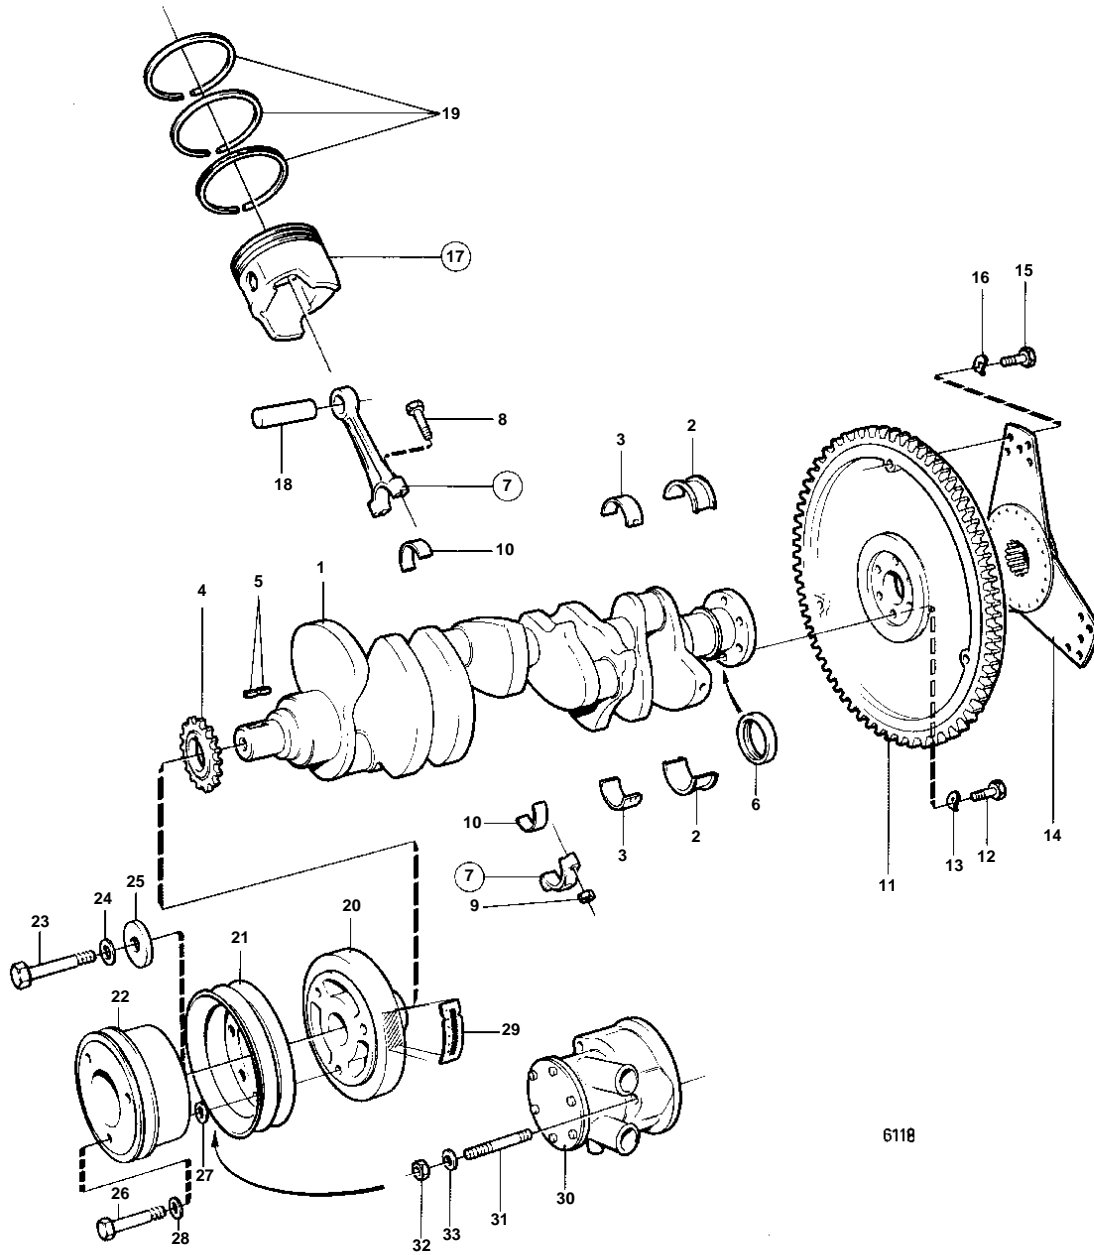

AQ200C, AQ225C

AQ200C, AQ225C

REF	PART NO.	QTY	DESCRIPTION	NOTES
1		1	Crankshaft	
2	835052	1	Main bearing	STD
	835055	1	Main bearing	UNDER SIZE 0,010"
	835065	1	Thrust bearing	UNDER SIZE 0,020"
3	835051	4	Main bearing	SPEC. 9881, 9890, 9919, 9958, 9960., STD
	835051	3	Main bearing	EXCL. SPEC. 9882, 9961, 9982., STD
	841254	1	Main bearing	EXCL. SPEC. 9882, 9961, 9982., SPEC. 9882, 9961., STD UPPER
	841255	1	Main bearing	EXCL. SPEC. 9882, 9961, 9982., SPEC. 9882, 9961., STD LOWER
	835053	4	Main bearing	UNDER SIZE 0,010"
	835054	4	Main bearing	UNDER SIZE 0,020"
4	835544	1	Sprocket	
5	835059	2	Key	
6	841240	1	Crankshaft seal	EXCL. SPEC. 9882, 9961, 9982, 9983, 867041, 867157, 817171.
7		8		
8	841213	16	· Screw	
9	835473	16	· Nut	
10	835273	8	Bearing shell	STD
	835396	8	Bearing	UNDER SIZE 0,010"
	835070	8	Bearing	UNDER SIZE 0,020"
11	835432	1	Flywheel	
12	835439	6	Screw	
13	941909	6	Spring washer	
14	835550	1	Absorber	
15	835482	3	Screw	
16	942336	3	Spring washer	
17	826465	8	Piston	STD
	826466	8	Piston	OVER SIZE 0,030"
18		8	· GUDGEON PIN	
19	826469	8	Piston ring kit	EXCL. SPEC. 9882, 9961, 9982, 9983, 867041, 867157, 817171.
	826470	8	Piston ring kit	OVER SIZE 0,030"
20	826477	1	Vibration damper	
21	835407	1	Pulley	
22		1	Pulley	
23	949518	1	Hexagon screw	
24		1	Lock washer	
25	835409	1	Washer	
26		3	Hexagon screw	
27	940097	3	Washer	
28	942336	3	Spring washer	
29	834842	1	Decal	