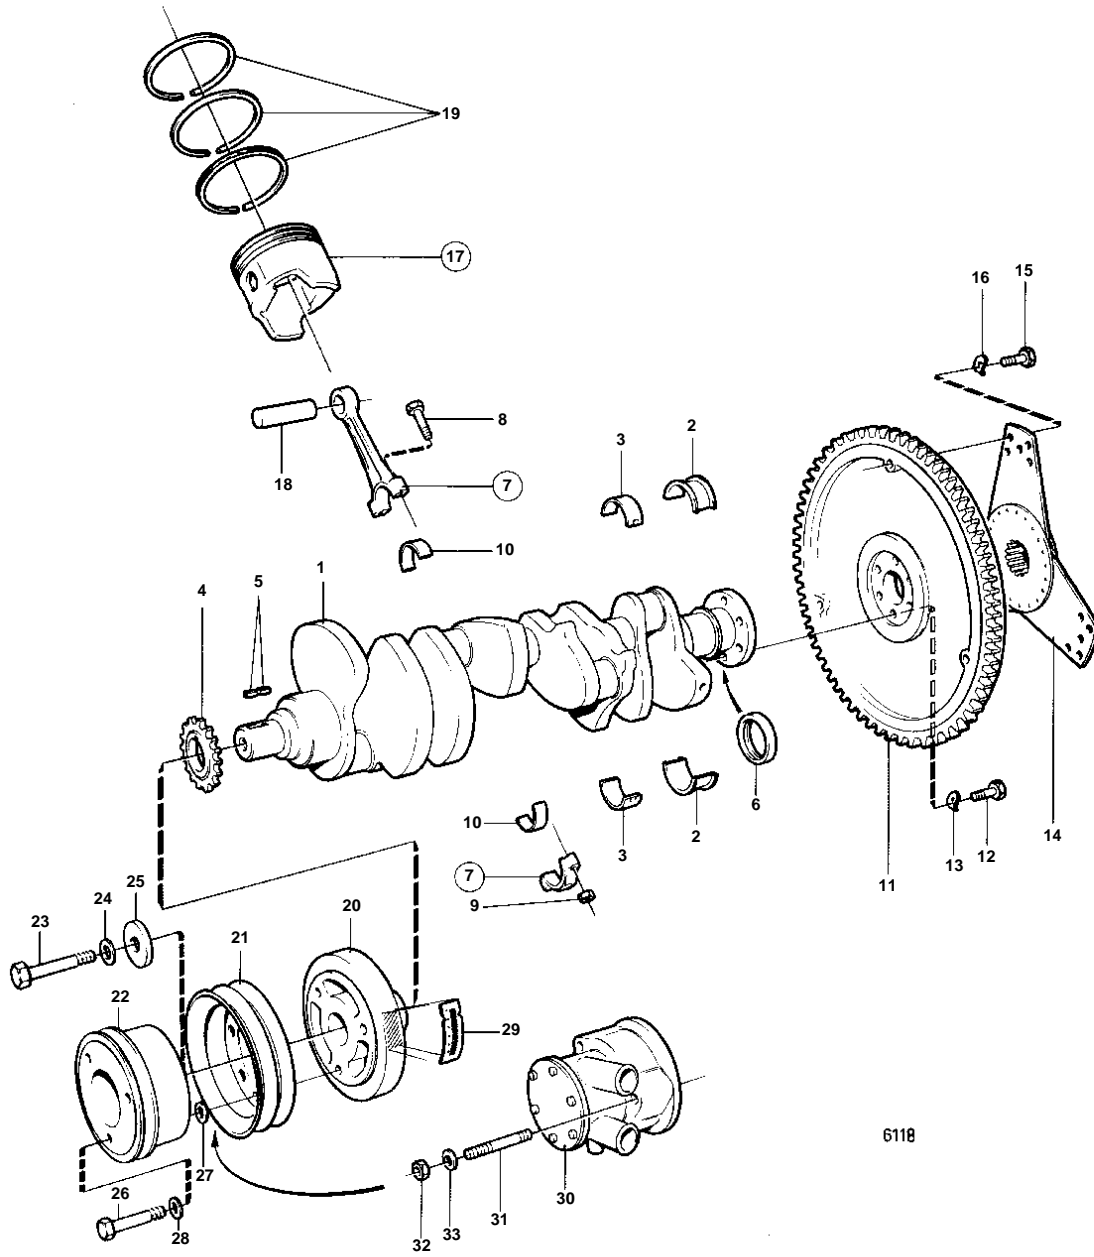

AQ200C, AQ225C

6118

AQ200C, AQ225C

REF	PART NO.	QTY	DESCRIPTION	NOTES
1		1	Crankshaft	
2	835052	1	Main bearing	STD
	835055	1	Main bearing	UNDER SIZE 0,010"
	835065	1	Thrust bearing	UNDER SIZE 0,020"
3	835051	4	Main bearing	SPEC. 9881, 9890, 9919, 9958, 9960., STD
	835051	3	Main bearing	EXCL. SPEC. 9882, 9961, 9982., STD
	841254	1	Main bearing	EXCL. SPEC. 9882, 9961, 9982., SPEC. 9882, 9961., STD UPPER
	841255	1	Main bearing	EXCL. SPEC. 9882, 9961, 9982., SPEC. 9882, 9961., STD LOWER
	835053	4	Main bearing	UNDER SIZE 0,010"
	835054	4	Main bearing	UNDER SIZE 0,020"
4	835544	1	Sprocket	
5	835059	2	Key	
6	841240	1	Crankshaft seal	EXCL. SPEC. 9882, 9961, 9982, 9983, 867041, 867157, 817171.
7		8		
8	841213	16	· Screw	
9	835473	16	· Nut	
10	835273	8	Bearing shell	STD
	835396	8	Bearing	UNDER SIZE 0,010"
	835070	8	Bearing	UNDER SIZE 0,020"
11	835432	1	Flywheel	
12	835439	6	Screw	
13	941909	6	Spring washer	
14	835550	1	Absorber	
15	835482	3	Screw	
16	942336	3	Spring washer	
17	826465	8	Piston	STD
	826466	8	Piston	OVER SIZE 0,030"
18		8	· GUDGEON PIN	
19	826469	8	Piston ring kit	EXCL. SPEC. 9882, 9961, 9982, 9983, 867041, 867157, 817171.
	826470	8	Piston ring kit	OVER SIZE 0,030"
20	826477	1	Vibration damper	
21	835407	1	Pulley	
22		1	Pulley	
23	949518	1	Hexagon screw	
24		1	Lock washer	
25	835409	1	Washer	
26		3	Hexagon screw	
27	940097	3	Washer	
28	942336	3	Spring washer	
29	834842	1	Decal	