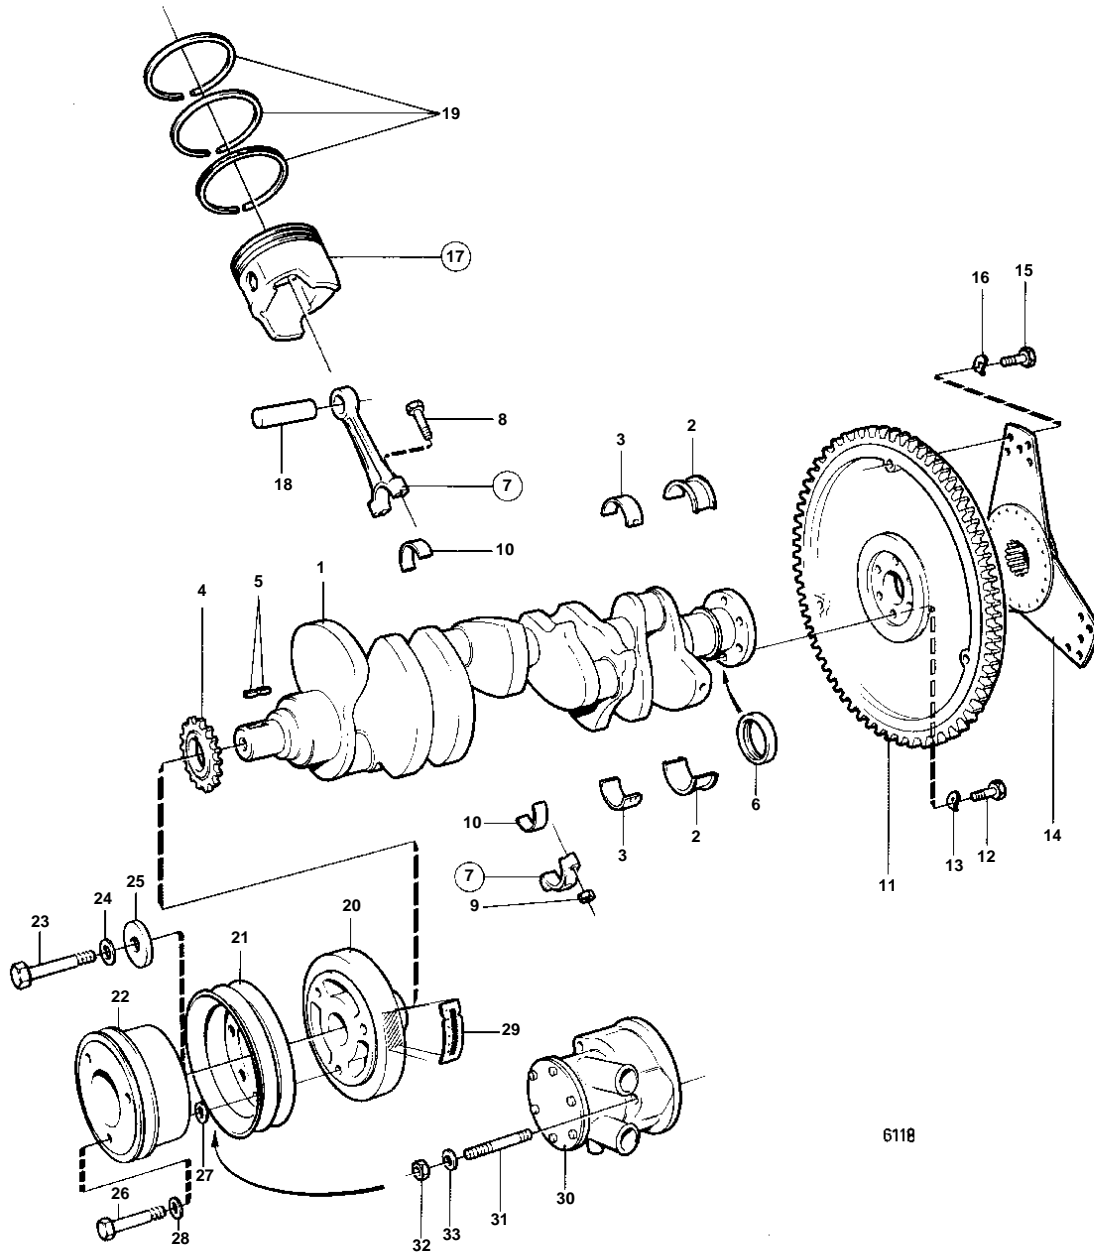

AQ200C, AQ225C

AQ200C, AQ225C

REF	PART NO.	QTY	DESCRIPTION	NOTES
1		1	Crankshaft	
2	835052	1	Main bearing	STD
	835055	1	Main bearing	UNDER SIZE 0,010"
	835065	1	Thrust bearing	UNDER SIZE 0,020"
3	835051	4	Main bearing	SPEC. 9881, 9890, 9919, 9958, 9960., STD
	835051	3	Main bearing	EXCL. SPEC. 9882, 9961, 9982., STD
	841254	1	Main bearing	EXCL. SPEC. 9882, 9961, 9982., SPEC. 9882, 9961., STD UPPER
	841255	1	Main bearing	EXCL. SPEC. 9882, 9961, 9982., SPEC. 9882, 9961., STD LOWER
	835053	4	Main bearing	UNDER SIZE 0,010"
	835054	4	Main bearing	UNDER SIZE 0,020"
4	835544	1	Sprocket	
5	835059	2	Key	
6	841240	1	Crankshaft seal	EXCL. SPEC. 9882, 9961, 9982, 9983, 867041, 867157, 817171.
7		8		
8	841213	16	· Screw	
9	835473	16	· Nut	
10	835273	8	Bearing shell	STD
	835396	8	Bearing	UNDER SIZE 0,010"
	835070	8	Bearing	UNDER SIZE 0,020"
11	835432	1	Flywheel	
12	835439	6	Screw	
13	941909	6	Spring washer	
14	835550	1	Absorber	
15	835482	3	Screw	
16	942336	3	Spring washer	
17	826465	8	Piston	STD
	826466	8	Piston	OVER SIZE 0,030"
18		8	· GUDGEON PIN	
19	826469	8	Piston ring kit	EXCL. SPEC. 9882, 9961, 9982, 9983, 867041, 867157, 817171.
	826470	8	Piston ring kit	OVER SIZE 0,030"
20	826477	1	Vibration damper	
21	835407	1	Pulley	
22		1	Pulley	
23	949518	1	Hexagon screw	
24		1	Lock washer	
25	835409	1	Washer	
26		3	Hexagon screw	
27	940097	3	Washer	
28	942336	3	Spring washer	
29	834842	1	Decal	