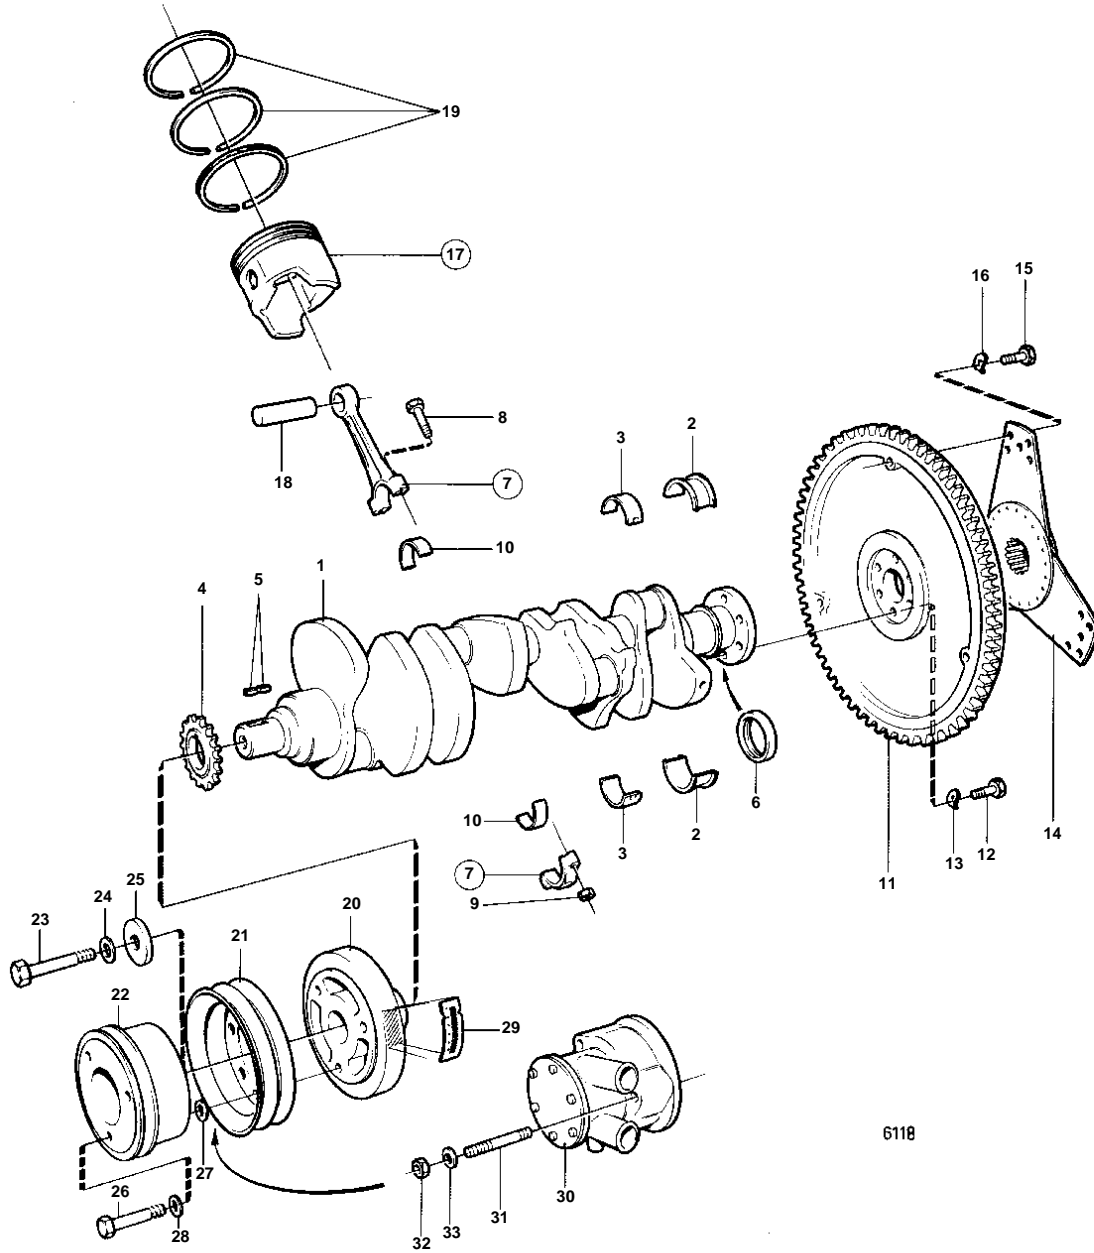

AQ200C, AQ225C

6118

AQ200C, AQ225C

REF	PART NO.	QTY	DESCRIPTION	NOTES
1		1	Crankshaft	
2	835052	1	Main bearing	STD
	835055	1	Main bearing	UNDER SIZE 0,010"
	835065	1	Thrust bearing	UNDER SIZE 0,020"
3	835051	4	Main bearing	SPEC. 9881, 9890, 9919, 9958, 9960., STD
	835051	3	Main bearing	EXCL. SPEC. 9882, 9961, 9982., STD
	841254	1	Main bearing	EXCL. SPEC. 9882, 9961, 9982., SPEC. 9882, 9961., STD UPPER
	841255	1	Main bearing	EXCL. SPEC. 9882, 9961, 9982., SPEC. 9882, 9961., STD LOWER
	835053	4	Main bearing	UNDER SIZE 0,010"
	835054	4	Main bearing	UNDER SIZE 0,020"
4	835544	1	Sprocket	
5	835059	2	Key	
6	841240	1	Crankshaft seal	EXCL. SPEC. 9882, 9961, 9982, 9983, 867041, 867157, 817171.
7		8		
8	841213	16	· Screw	
9	835473	16	· Nut	
10	835273	8	Bearing shell	STD
	835396	8	Bearing	UNDER SIZE 0,010"
	835070	8	Bearing	UNDER SIZE 0,020"
11	835432	1	Flywheel	
12	835439	6	Screw	
13	941909	6	Spring washer	
14	835550	1	Absorber	
15	835482	3	Screw	
16	942336	3	Spring washer	
17	826465	8	Piston	STD
	826466	8	Piston	OVER SIZE 0,030"
18		8	· GUDGEON PIN	
19	826469	8	Piston ring kit	EXCL. SPEC. 9882, 9961, 9982, 9983, 867041, 867157, 817171.
	826470	8	Piston ring kit	OVER SIZE 0,030"
20	826477	1	Vibration damper	
21	835407	1	Pulley	
22		1	Pulley	
23	949518	1	Hexagon screw	
24		1	Lock washer	
25	835409	1	Washer	
26		3	Hexagon screw	
27	940097	3	Washer	
28	942336	3	Spring washer	
29	834842	1	Decal	