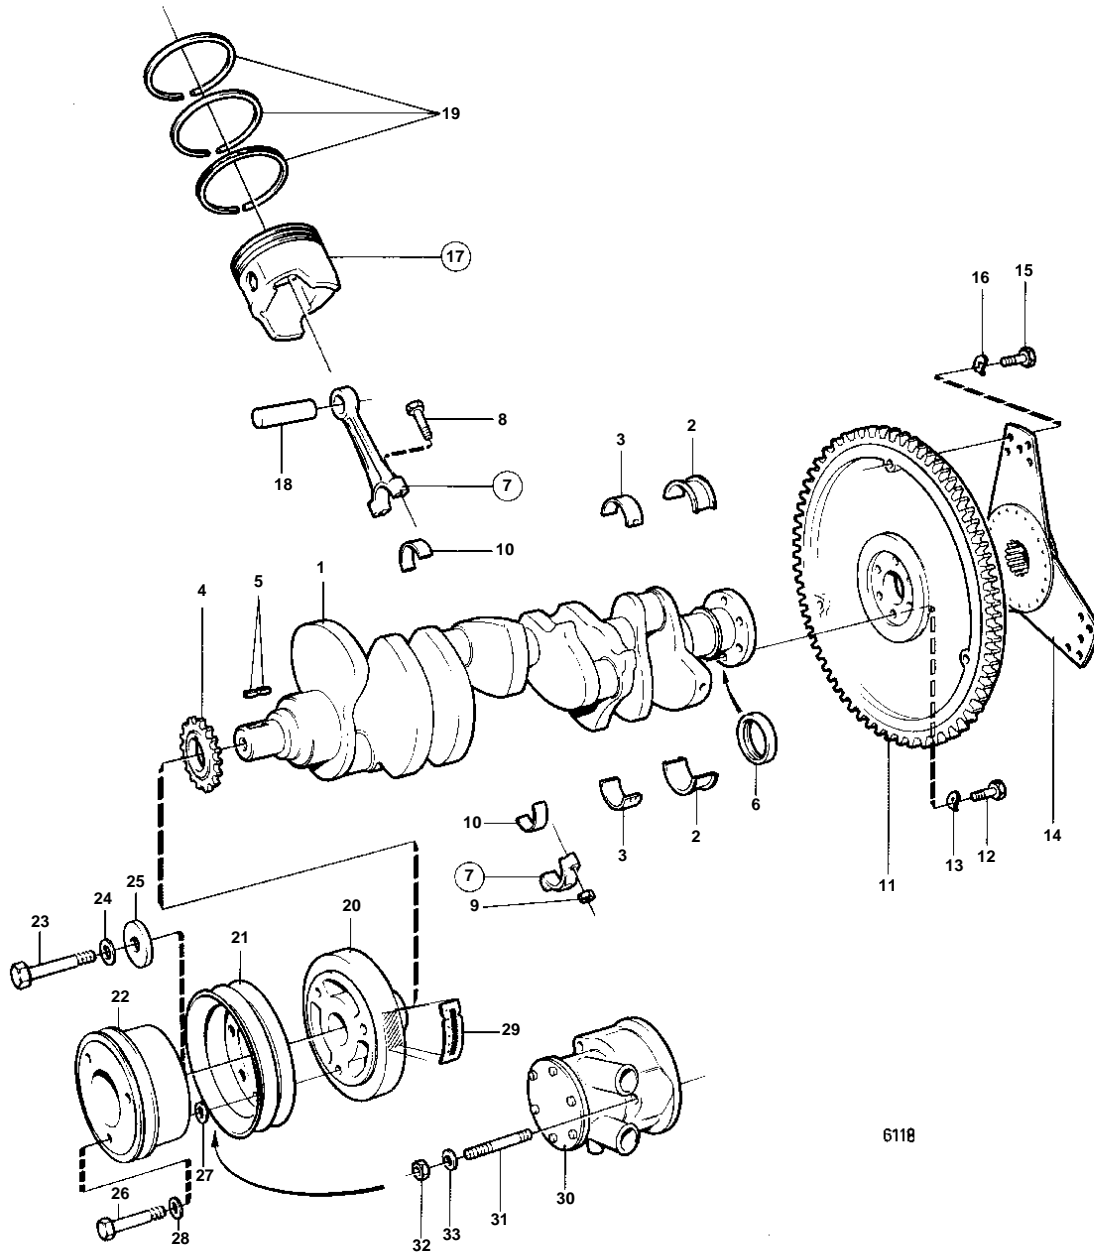

AQ200C, AQ225C

**AQ200C, AQ225C**

REF	PART NO.	QTY	DESCRIPTION	NOTES
1		1	Crankshaft	
2	835052	1	Main bearing	STD
	835055	1	Main bearing	UNDER SIZE 0,010"
	835065	1	Thrust bearing	UNDER SIZE 0,020"
3	835051	4	Main bearing	SPEC. 9881, 9890, 9919, 9958, 9960., STD
	835051	3	Main bearing	EXCL. SPEC. 9882, 9961, 9982., STD
	841254	1	Main bearing	EXCL. SPEC. 9882, 9961, 9982., SPEC. 9882, 9961., STD UPPER
	841255	1	Main bearing	EXCL. SPEC. 9882, 9961, 9982., SPEC. 9882, 9961., STD LOWER
	835053	4	Main bearing	UNDER SIZE 0,010"
	835054	4	Main bearing	UNDER SIZE 0,020"
4	835544	1	Sprocket	
5	835059	2	Key	
6	841240	1	Crankshaft seal	EXCL. SPEC. 9882, 9961, 9982, 9983, 867041, 867157, 817171.
7		8		
8	841213	16	· Screw	
9	835473	16	· Nut	
10	835273	8	Bearing shell	STD
	835396	8	Bearing	UNDER SIZE 0,010"
	835070	8	Bearing	UNDER SIZE 0,020"
11	835432	1	Flywheel	
12	835439	6	Screw	
13	941909	6	Spring washer	
14	835550	1	Absorber	
15	835482	3	Screw	
16	942336	3	Spring washer	
17	826465	8	Piston	STD
	826466	8	Piston	OVER SIZE 0,030"
18		8	· GUDGEON PIN	
19	826469	8	Piston ring kit	EXCL. SPEC. 9882, 9961, 9982, 9983, 867041, 867157, 817171.
	826470	8	Piston ring kit	OVER SIZE 0,030"
20	826477	1	Vibration damper	
21	835407	1	Pulley	
22		1	Pulley	
23	949518	1	Hexagon screw	
24		1	Lock washer	
25	835409	1	Washer	
26		3	Hexagon screw	
27	940097	3	Washer	
28	942336	3	Spring washer	
29	834842	1	Decal	