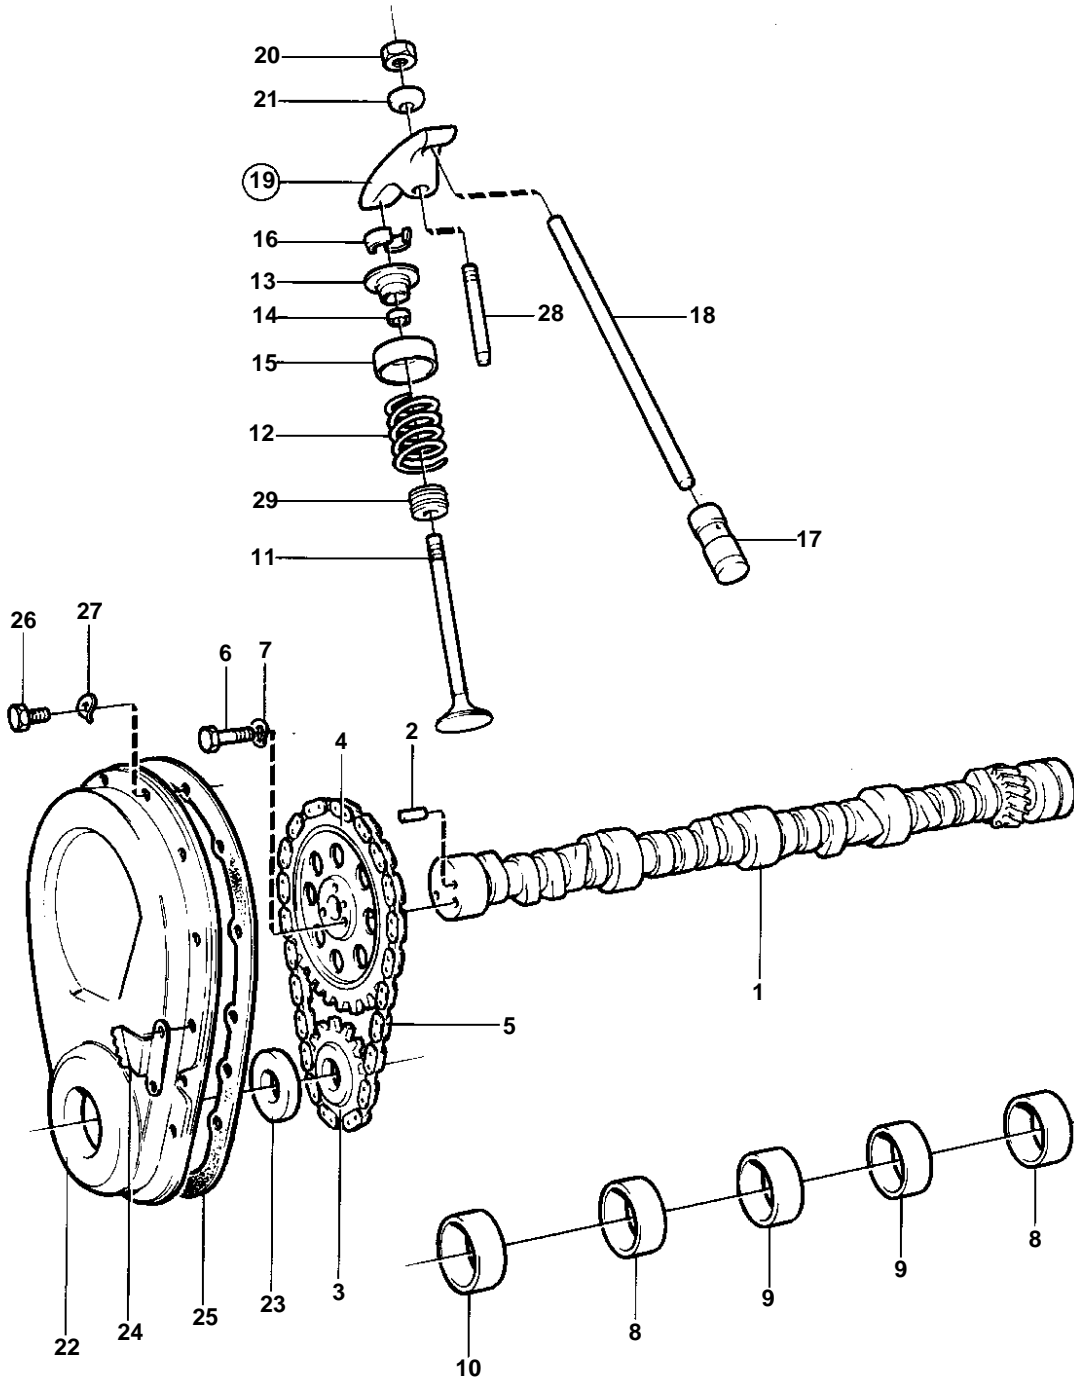

AQ255B

6141

AQ255B

REF	PART NO.	QTY	DESCRIPTION	SEE SEC.	NOTES
1	835465	1	Camshaft		
2	835040	1	· Locating pin		
3	835403	1	Sprocket		
	835544	1	Sprocket		
4		1	Sprocket		
		1	Sprocket		
5	835405	1	Chain		
	835546	1	Camshaft chain		
6	940135	3	Hexagon screw		
7	941907	3	Spring washer		
8	841423	2	Bushing		EXCL. SPEC. 9882, 9961, 9982, 9983, 867041, 867157, 817171.
9	841424	2	Bushing		EXCL. SPEC. 9882, 9961, 9982, 9983, 867041, 867157, 817171.
10	841422	1	Bearing		EXCL. SPEC. 9882, 9961, 9982, 9983, 867041, 867157, 817171.
11	835541	8	Exhaust valve		FOR ENGINE WITH AQ DRIVE 100, 250 OR REDUCTION REVERSE GEAR., STD
	841372	8	Exhaust valve		FOR ENGINE WITH AQ DRIVE 100, 250 OR REDUCTION REVERSE GEAR., OVER SIZE 0,015"
		8			STD
		8			OVER SIZE 0,010"
	835501	8	Valve		OVER SIZE 0,030"
12	835102	16	Spring		
13	835400	8	Valve spring washer		AQ130C MO-XXXX/87512.
	841782	8	Valve spring washer		AQ130C MOXXXX/87513-.
14	835106	16	Sealing ring		
15	841781	16	Shield		(835107)
16	835401	32	Valve collet		
17	835089	16	Tappet		
18	835088	16	Push rod		
19	835090	16	Rocker arm		
20	841198	16	· Nut		
21	841199	16	· Ball		
22	841208	1	Timing gear casing		
23	835386	1	· Seal		
24	841038	1	Setting indicator		
25	835389	1	Gasket		
26	835369	10	Screw		
27	941906	10	Spring washer		
28	835108	16	Stud	13095	
	841779	16	Stud		OVER SIZE 0,013"