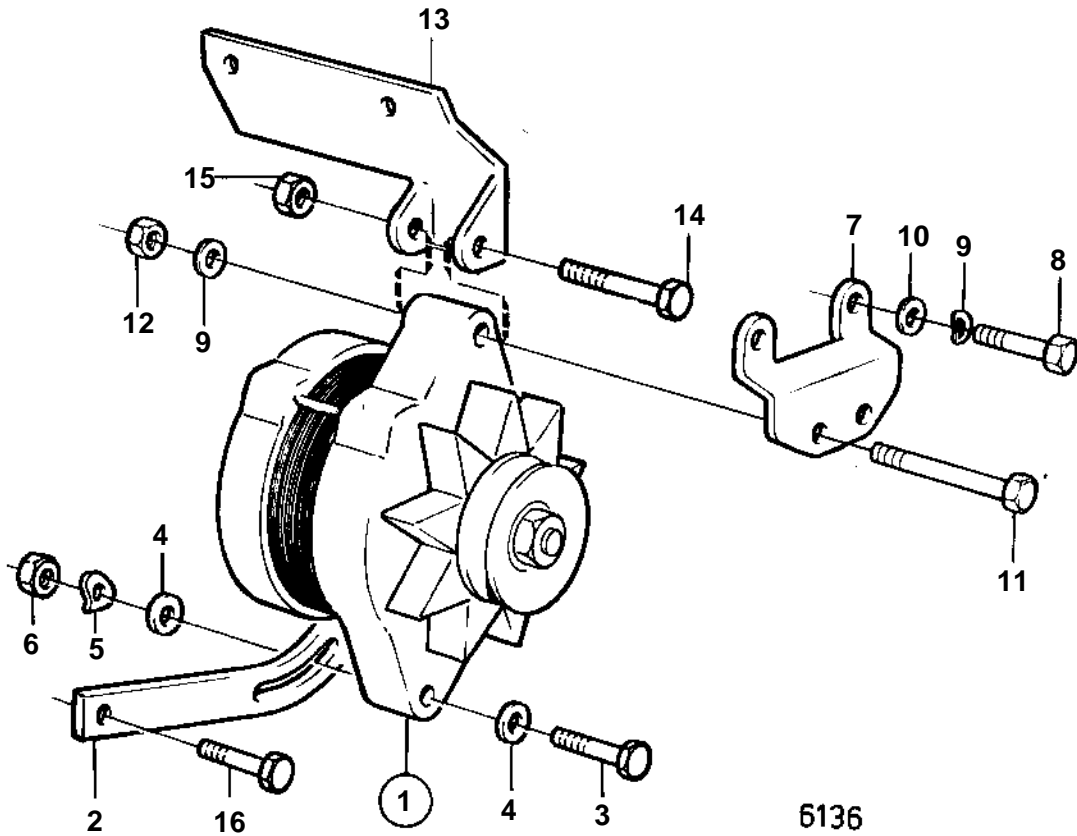

AQ255A

AQ255A

REF	PART NO.	QTY	DESCRIPTION	SEE SEC.	NOTES
1	826495	1	Alternator		35A REPL BY 841769
		1	Alternator		FOR ENGINE WITH OPPOSITE ROTATION., 35A
			Bulletin 49-04	49-04-EN	Alternators
1	841765	1	Alternator		50A
2	835352	1	Tensioner		
3	940161	1	Hexagon screw		
4	191172	2	Washer		
5	941907	1	Spring washer		
6	955826	1	Hexagon nut		
7		1	Bracket		
8	941939	2	Screw		
9	942336	3	Spring washer		
10	940097	2	Washer		
11	955541	1	Hexagon screw		L = 76 MM
12	955827	1	Hexagon nut		
16	941939	1	Screw		