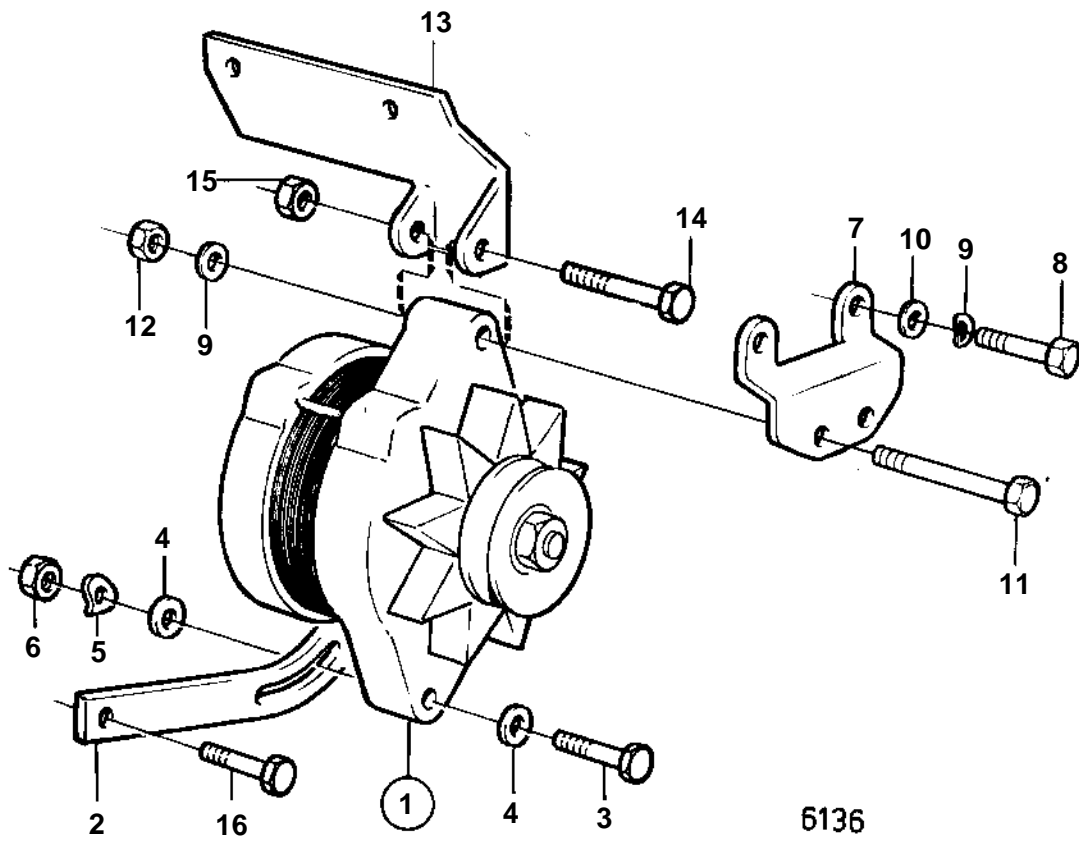

AQ200C, AQ225C

AQ200C, AQ225C

REF	PART NO.	QTY	DESCRIPTION	SEE SEC.	NOTES
1	826495	1	Alternator		35A REPL BY 841769
				13122	
		1	Alternator		FOR ENGINE WITH OPPOSITE ROTATION., 35A
			Bulletin 49-04	49-04-EN	Alternators
1				13122	
	841765	1	Alternator		50A
				13123	
2	835352	1	Tensioner		
3	940161	1	Hexagon screw		
4	191172	2	Washer		
5	941907	1	Spring washer		
6	955826	1	Hexagon nut		
7		1	Bracket		
8	941939	2	Screw		
9	942336	3	Spring washer		
10	940097	2	Washer		
11	955541	1	Hexagon screw		L = 76 MM
12	955827	1	Hexagon nut		
16	941939	1	Screw		