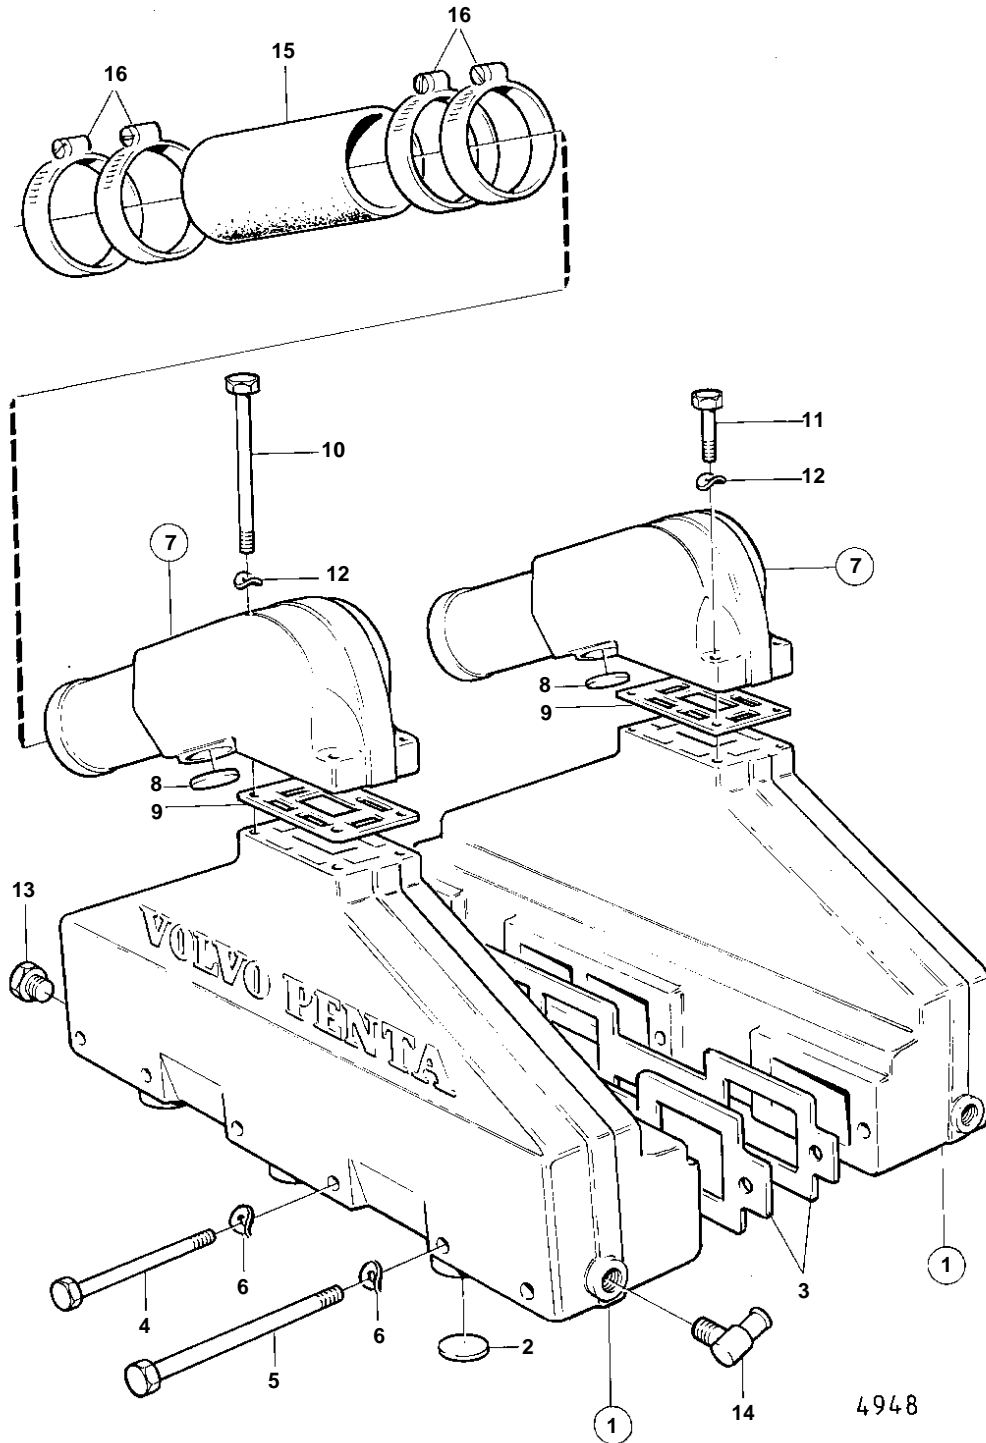

AQ200D, AQ225D

AQ200D, AQ225D

REF	PART NO.	QTY	DESCRIPTION	SEE SEC.	NOTES
1	835804	2	Exhaust pipe		
2	192211	3	· Expansion plug		
3	835966	2	Gasket		
4	942268	10	Hexagon screw		L = 127 MM
5	942547	2	Hexagon screw		L = 133 MM
6	942336	12	Spring washer		
7	826460	2	Exhaust riser		
8	192211	2	· Expansion plug		
9	835908	2	Gasket		
10	959794	4	Hexagon screw		L = 127 MM
11	940186	4	Hexagon screw		L = 38 MM
12	941907	8	Spring washer		
13	192154	2	Plug		
14	961610	2	Hose nipple	13101	
15	834751	2	Exhaust hose		L = 2X160 MM, SEE GROUP 4
16	834718	8	Hose clamp		SEE GROUP 4A