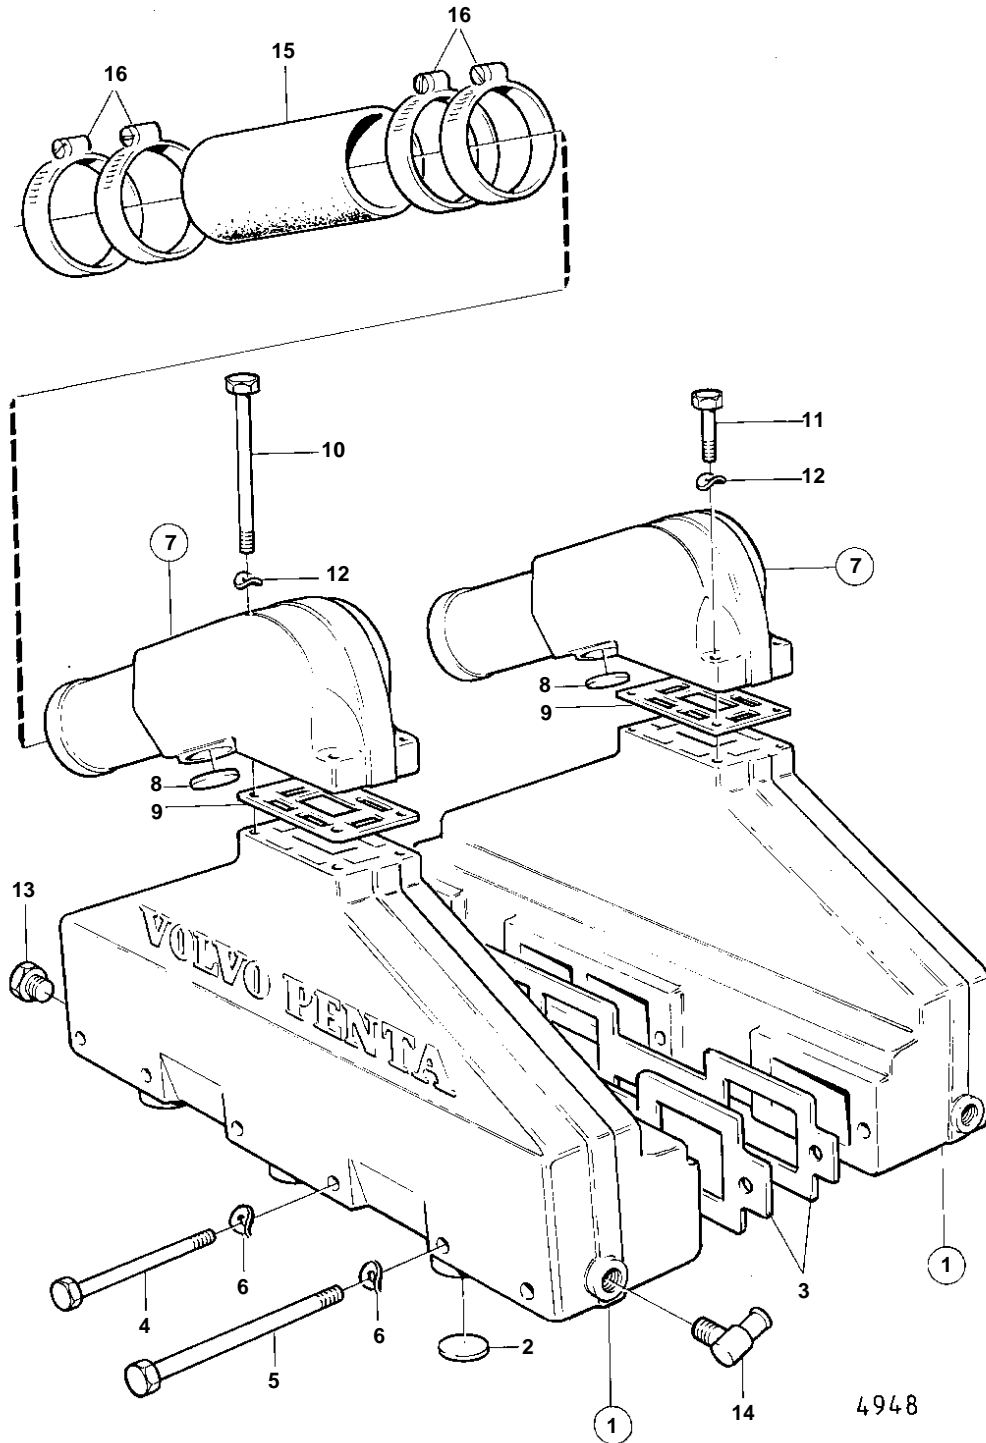

AQ200D, AQ225D

## AQ200D, AQ225D

REF	PART NO.	QTY	DESCRIPTION	SEE SEC.	NOTES
1	835804	2	Exhaust pipe		
2	192211	3	• Expansion plug		
3	835966	2	Gasket		
4	942268	10	Hexagon screw		L = 127 MM
5	942547	2	Hexagon screw		L = 133 MM
6	942336	12	Spring washer		
7	826460	2	Exhaust riser		
8	192211	2	• Expansion plug		
9	835908	2	Gasket		
10	959794	4	Hexagon screw		L = 127 MM
11	940186	4	Hexagon screw		L = 38 MM
12	941907	8	Spring washer		
13	192154	2	Plug		
14	961610	2	Hose nipple	13101	
15	834751	2	Exhaust hose		L = 2X160 MM, SEE GROUP 4
16	834718	8	Hose clamp		SEE GROUP 4A