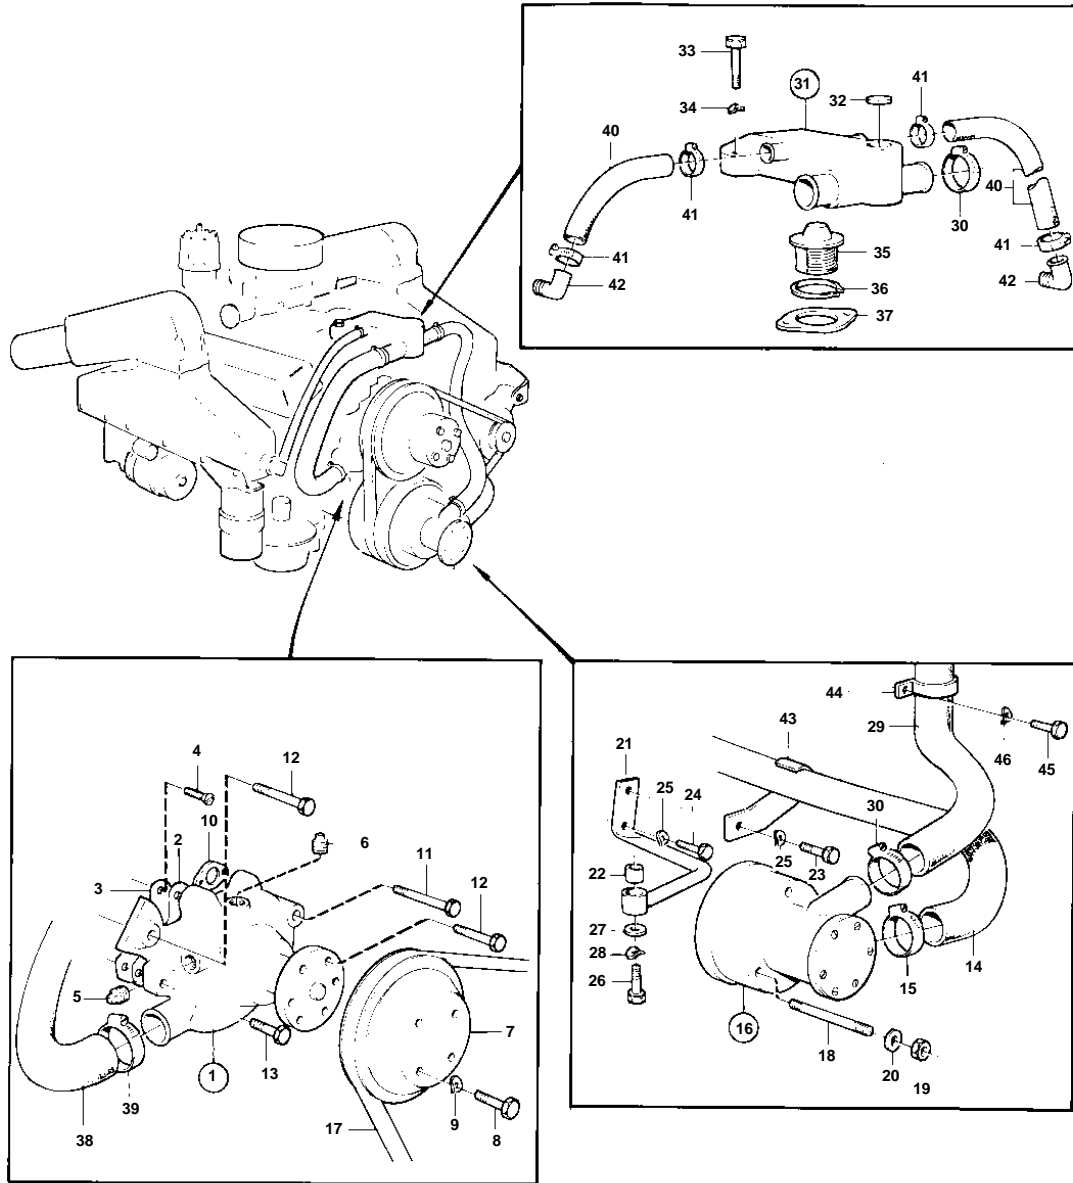

AQ200D, AQ225D, AQ255B

5899

AQ200D, AQ225D, AQ255B

REF	PART NO.	QTY	DESCRIPTION	SEE SEC.	NOTES
1	835390	1	Water pump		
2	841036	1	· Gasket		
3		1	· Plate		
4	835369	6	· Screw		
5	952358	1	· Plug		
6	952359	1	· Plug		
7	835416	1	Pulley		
8	955655	4	Hexagon screw		
9	941907	4	Spring washer		
10	835210	2	Gasket		
11	940162	1	Hexagon screw		
12	955536	2	Hexagon screw		
13	955540	1	Hexagon screw		
14	834770	1	Hose		
15	835866	2	Hose clamp		
16	826456	1	Sea water pump		REPLACED BY 1EA 1544097.
				13106	
	841640	1	Sea water pump		
				13106	
17	958498	1	V-belt		
18	826500	3	Stud		
19		3	Lock nut		
20	941907	3	Spring washer		
21	826421	1	Torque rod		
22	826422	1	Rubber bushing		
23	940115	1	Hexagon screw		L = 25 MM
24	955534	1	Hexagon screw		L = 19 MM, SEE GROUP 3
25	942336	2	Spring washer		
26	955523	1	Hexagon screw		L = 16 MM
27	960141	1	Washer		
28	941907	1	Spring washer		
29	826423	1	Hose		
30	835866	2	Hose clamp		
31	841923	1	Thermostat housing		
32	192426	1	· Expansion plug		
33	955537	2	Hexagon screw		
34	942336	2	Spring washer		
35		1	Thermostat		
36	835552	1	Lock ring		
37	835417	1	Gasket		
38	834906	1	Hose		
39	835697	2	Hose clamp		
40	952970	X	Hose		L = 2X350 MM
41	841037	4	Hose clamp		
42	961610	2	Hose nipple	13103	
43	834974	1	Clamp		
44	841307	1	Clamp		
45	955534	1	Hexagon screw		
46	942336	1	Spring washer		