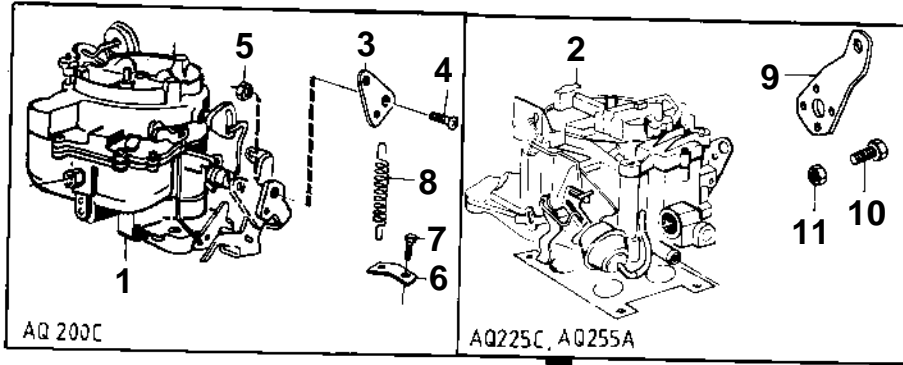

AQ255A

**AQ255A**

REF	PART NO.	QTY	DESCRIPTION	NOTES
2		1	CARBURETOR	SEE GROUP 2C
9		1	Lever	
10		2	Cross recessed screw	
11	940179	2	Hexagon nut	
12		1	CABLE ATTACHMENT	
13	21471054	1	Bracket	
14	819068	1	Washer	
15	814078	1	Cube	
16	17276	1	Split pin	
17		X	CONTROL CABLE	SEE GROUP 9
18		X	ENGINE SPEED CONTROL	SEE GROUP 9