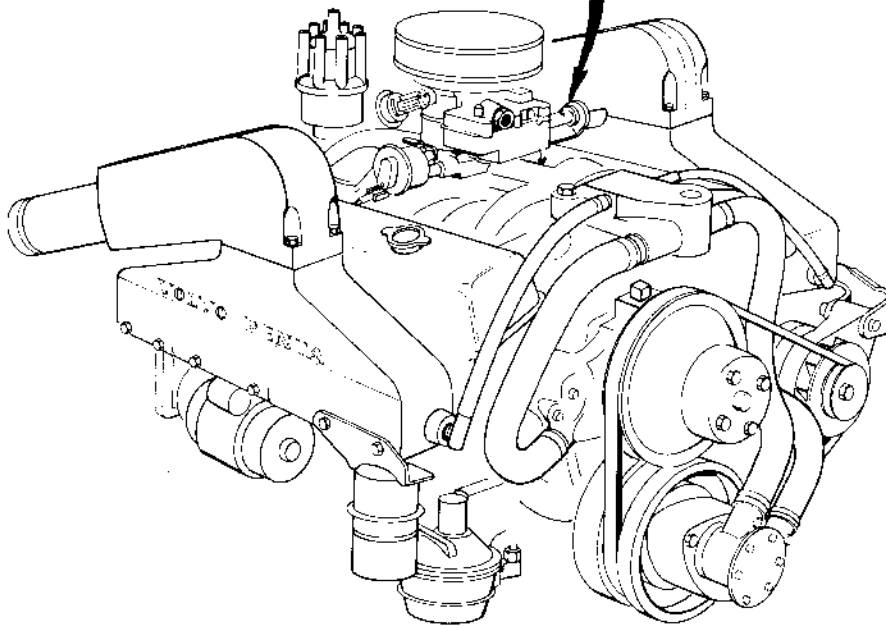

AQ255A

**AQ255A**

REF	PART NO.	QTY	DESCRIPTION	NOTES
2		1	CARBURETOR	SEE GROUP 2C
9		1	Lever	
10		2	Cross recessed screw	
11	940179	2	Hexagon nut	
12		1	CABLE ATTACHMENT	
13	21471054	1	Bracket	
14	819068	1	Washer	
15	814078	1	Cube	
16	17276	1	Split pin	
17		X	CONTROL CABLE	SEE GROUP 9
18		X	ENGINE SPEED CONTROL	SEE GROUP 9