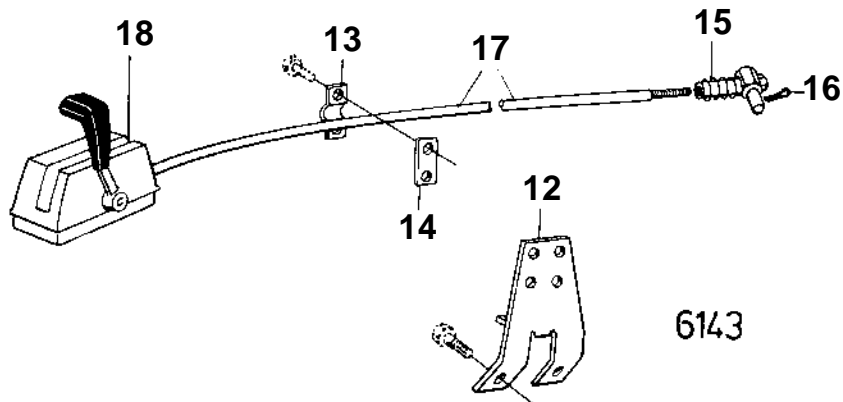

AQ255A

**AQ255A**

REF	PART NO.	QTY	DESCRIPTION	NOTES
2		1	CARBURETOR	SEE GROUP 2C
9		1	Lever	
10		2	Cross recessed screw	
11	940179	2	Hexagon nut	
12		1	CABLE ATTACHMENT	
13	21471054	1	Bracket	
14	819068	1	Washer	
15	814078	1	Cube	
16	17276	1	Split pin	
17		X	CONTROL CABLE	SEE GROUP 9
18		X	ENGINE SPEED CONTROL	SEE GROUP 9