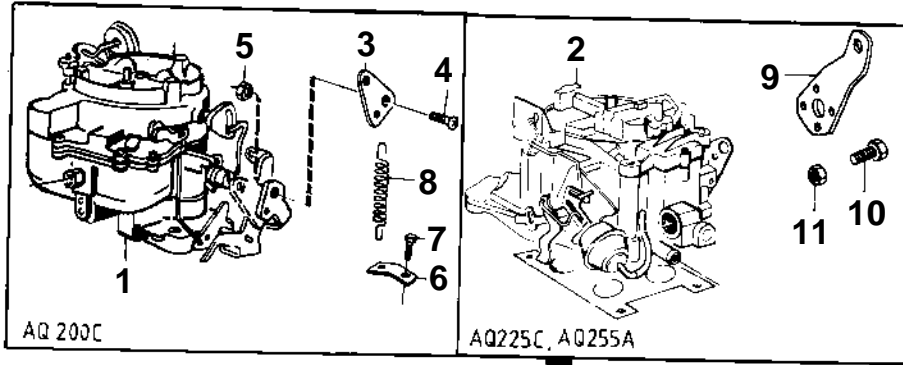

AQ225C

6143

**AQ225C**

REF	PART NO.	QTY	DESCRIPTION	NOTES
2		1	CARBURETOR	SEE GROUP 2C
9		1	Lever	
10		2	Cross recessed screw	
11	940179	2	Hexagon nut	
12		1	CABLE ATTACHMENT	
13	21471054	1	Bracket	
14	819068	1	Washer	
15	814078	1	Cube	
16	17276	1	Split pin	
17		X	CONTROL CABLE	SEE GROUP 9
18		X	ENGINE SPEED CONTROL	SEE GROUP 9