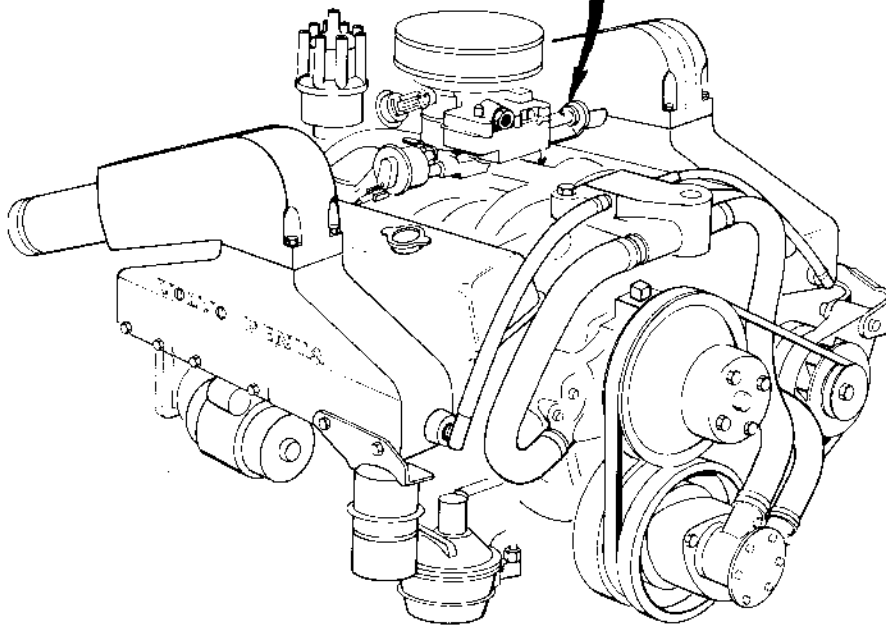

AQ225C

6143

**AQ225C**

REF	PART NO.	QTY	DESCRIPTION	NOTES
2		1	CARBURETOR	SEE GROUP 2C
9		1	Lever	
10		2	Cross recessed screw	
11	940179	2	Hexagon nut	
12		1	CABLE ATTACHMENT	
13	21471054	1	Bracket	
14	819068	1	Washer	
15	814078	1	Cube	
16	17276	1	Split pin	
17		X	CONTROL CABLE	SEE GROUP 9
18		X	ENGINE SPEED CONTROL	SEE GROUP 9