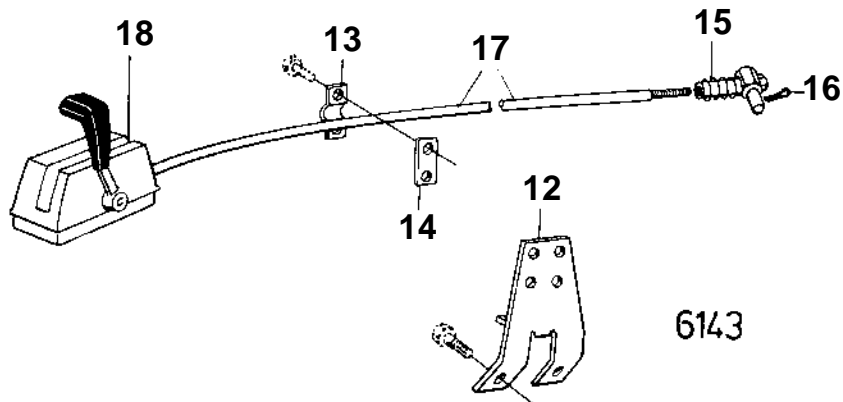

AQ225C

6143

**AQ225C**

REF	PART NO.	QTY	DESCRIPTION	NOTES
2		1	CARBURETOR	SEE GROUP 2C
9		1	Lever	
10		2	Cross recessed screw	
11	940179	2	Hexagon nut	
12		1	CABLE ATTACHMENT	
13	21471054	1	Bracket	
14	819068	1	Washer	
15	814078	1	Cube	
16	17276	1	Split pin	
17		X	CONTROL CABLE	SEE GROUP 9
18		X	ENGINE SPEED CONTROL	SEE GROUP 9