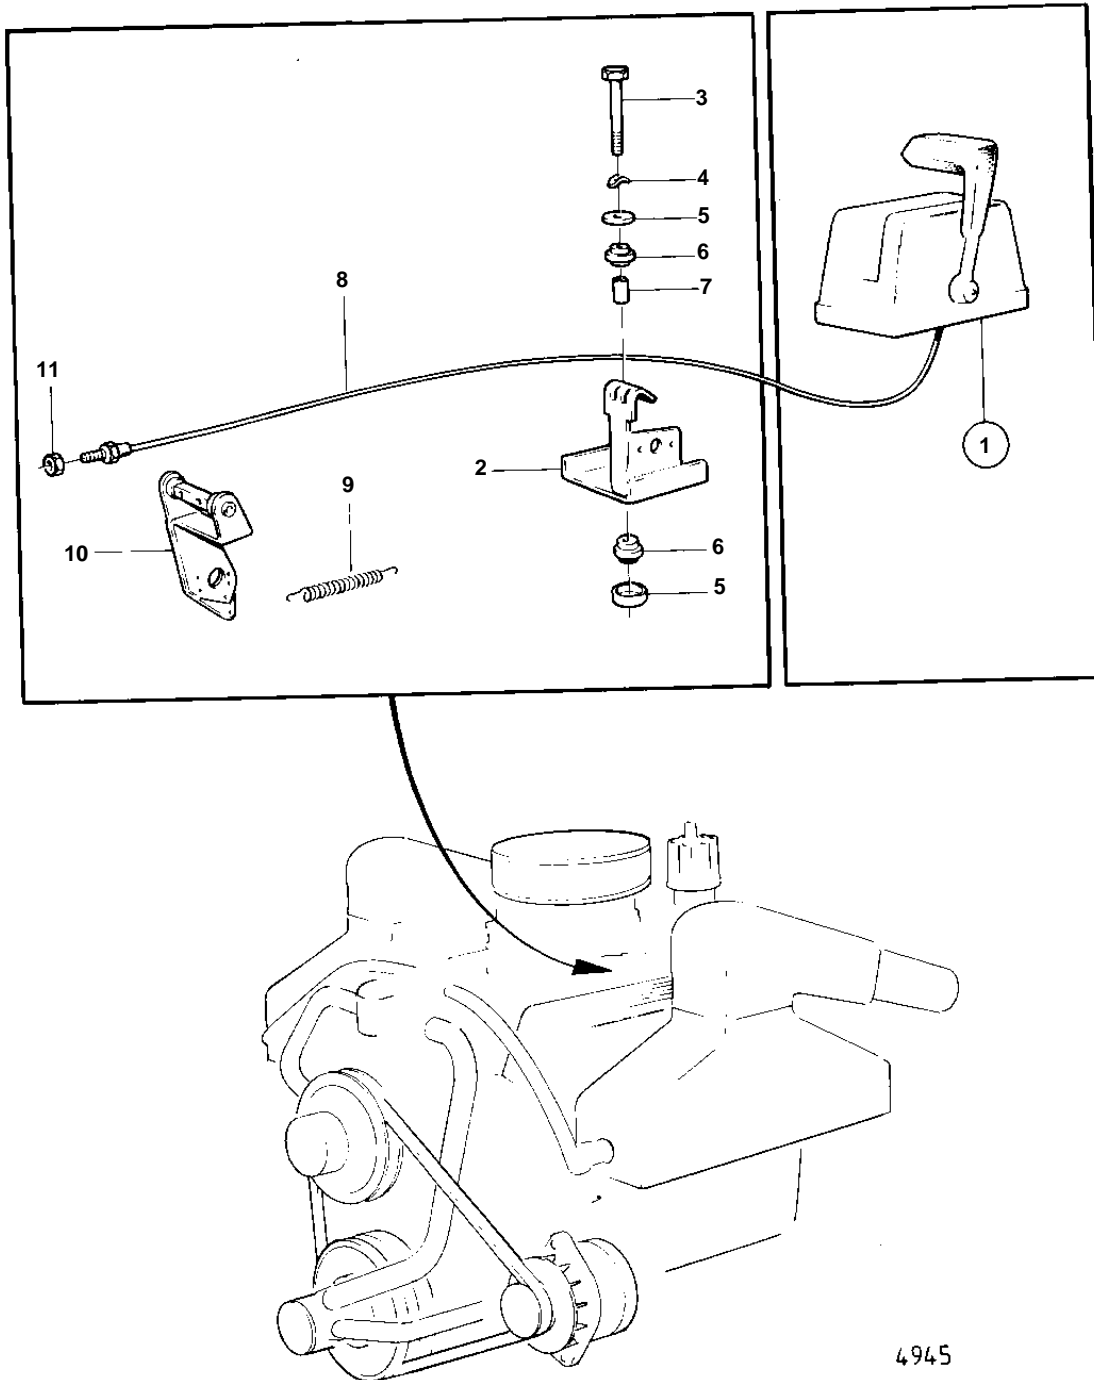

AQ225D

4945

**AQ225D**

REF	PART NO.	QTY	DESCRIPTION	NOTES
1		X	ENGINE SPEED CONTROL	SEE GROUP 9
2	834700	1	Bracket	SEE GROUP 3
3	940159	2	Hexagon screw	
4	941907	2	Spring washer	
5	418531	4	Washer	
6	403877	4	Rubber bushing	
7	403894	2	Spacer sleeve	
8		X	CONTROL CABLE	SEE GROUP 9
9	804274	1	Tension spring	
10	834713	1	Lever	SEE GROUP 9
11	955844	2	Hexagon nut	SEE GROUP 9