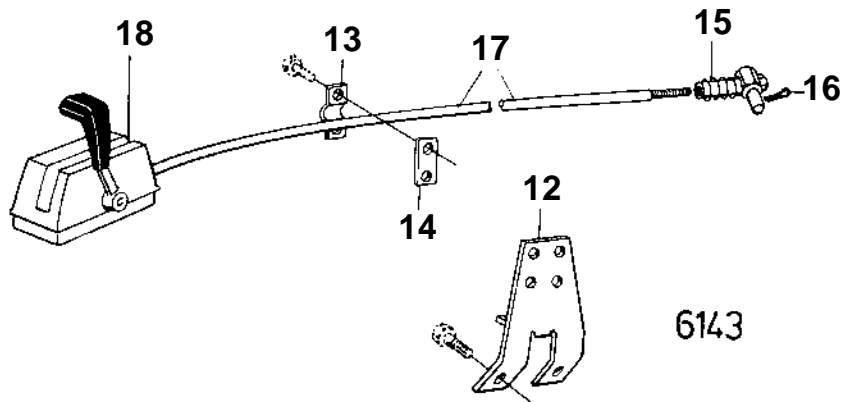

AQ200C

AQ200C

REF	PART NO.	QTY	DESCRIPTION	NOTES
1		1	CARBURETOR	SEE GROUP 2C
3		1	Lever	
4		1	Cross recessed screw	
5	950353	1	Lock nut	
6		1	Spring anchorage	
7	955542	1	Hexagon screw	
8	804274	1	Tension spring	
12		1	CABLE ATTACHMENT	
13	21471054	1	Bracket	
14	819068	1	Washer	
15	814078	1	Cube	
16	17276	1	Split pin	
17		X	CONTROL CABLE	SEE GROUP 9
18		X	ENGINE SPEED CONTROL	SEE GROUP 9