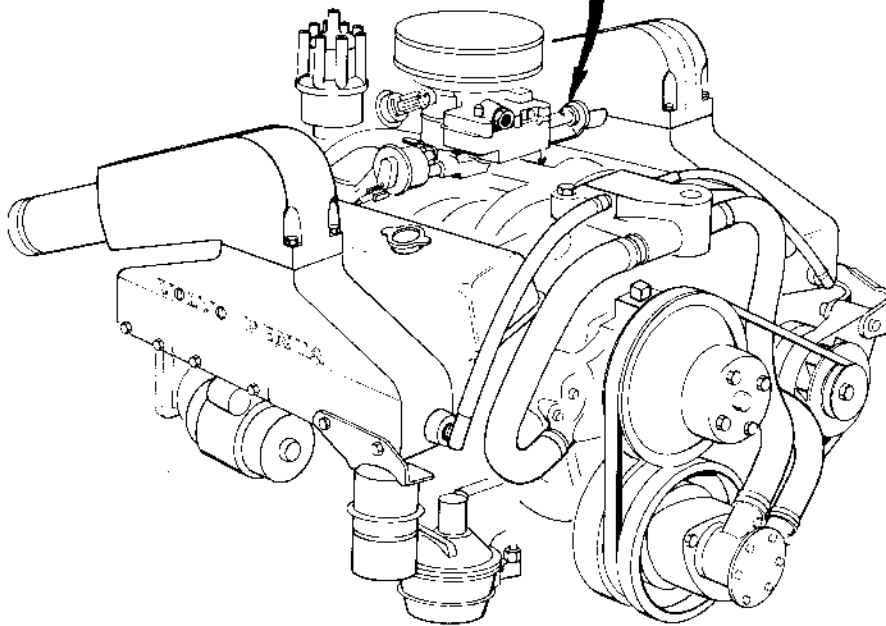

AQ200C

AQ200C

REF	PART NO.	QTY	DESCRIPTION	NOTES
1		1	CARBURETOR	SEE GROUP 2C
3		1	Lever	
4		1	Cross recessed screw	
5	950353	1	Lock nut	
6		1	Spring anchorage	
7	955542	1	Hexagon screw	
8	804274	1	Tension spring	
12		1	CABLE ATTACHMENT	
13	21471054	1	Bracket	
14	819068	1	Washer	
15	814078	1	Cube	
16	17276	1	Split pin	
17		X	CONTROL CABLE	SEE GROUP 9
18		X	ENGINE SPEED CONTROL	SEE GROUP 9