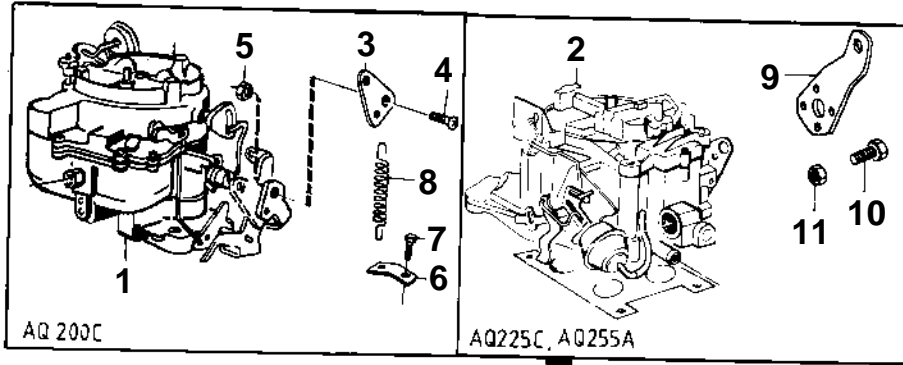

AQ200C

AQ200C

REF	PART NO.	QTY	DESCRIPTION	NOTES
1		1	CARBURETOR	SEE GROUP 2C
3		1	Lever	
4		1	Cross recessed screw	
5	950353	1	Lock nut	
6		1	Spring anchorage	
7	955542	1	Hexagon screw	
8	804274	1	Tension spring	
12		1	CABLE ATTACHMENT	
13	21471054	1	Bracket	
14	819068	1	Washer	
15	814078	1	Cube	
16	17276	1	Split pin	
17		X	CONTROL CABLE	SEE GROUP 9
18		X	ENGINE SPEED CONTROL	SEE GROUP 9