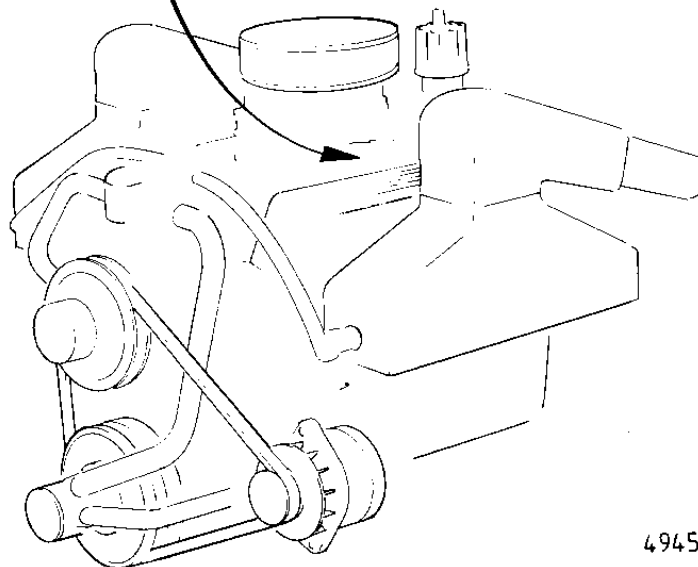

AQ200D

4945

AQ200D

REF	PART NO.	QTY	DESCRIPTION	NOTES
1		X	ENGINE SPEED CONTROL	SEE GROUP 9
2	834703	1	Bracket	SEE GROUP 3
3	940159	2	Hexagon screw	
4	941907	2	Spring washer	
5	418531	4	Washer	
6	403877	4	Rubber bushing	
7	403894	2	Spacer sleeve	
8		X	CONTROL CABLE	SEE GROUP 9
9	804274	1	Tension spring	
10	834763	1	Intermediate lever	SEE GROUP 9
11	955844	2	Hexagon nut	SEE GROUP 9