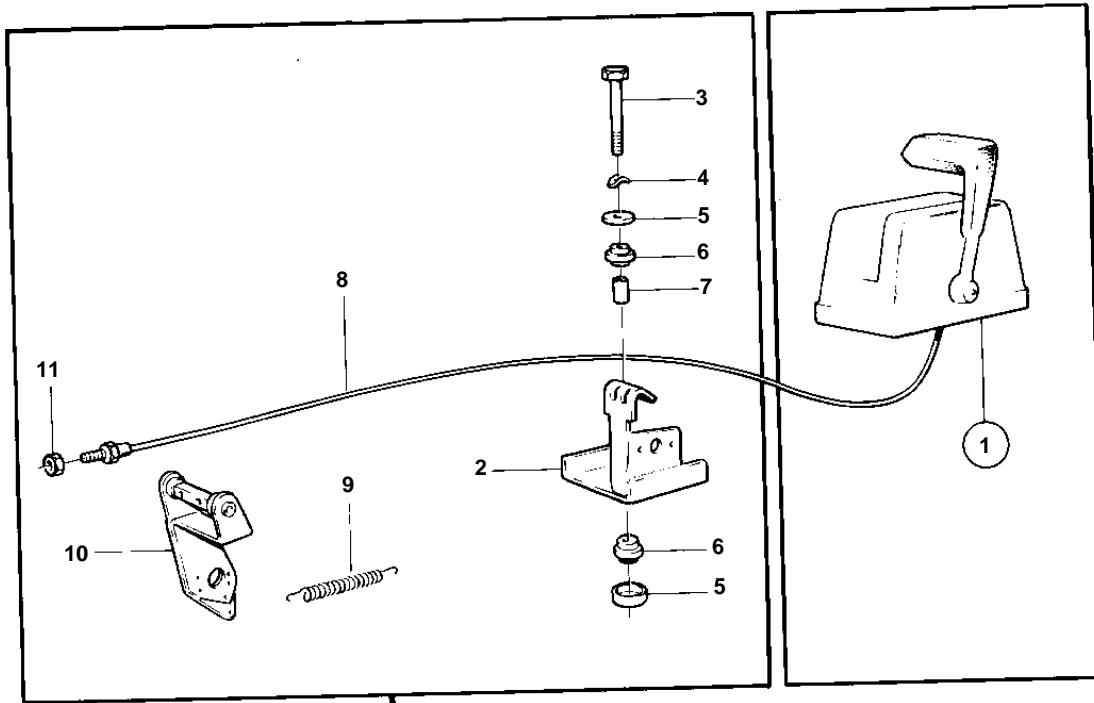

AQ200D

4945

AQ200D

REF	PART NO.	QTY	DESCRIPTION	NOTES
1		X	ENGINE SPEED CONTROL	SEE GROUP 9
2	834703	1	Bracket	SEE GROUP 3
3	940159	2	Hexagon screw	
4	941907	2	Spring washer	
5	418531	4	Washer	
6	403877	4	Rubber bushing	
7	403894	2	Spacer sleeve	
8		X	CONTROL CABLE	SEE GROUP 9
9	804274	1	Tension spring	
10	834763	1	Intermediate lever	SEE GROUP 9
11	955844	2	Hexagon nut	SEE GROUP 9