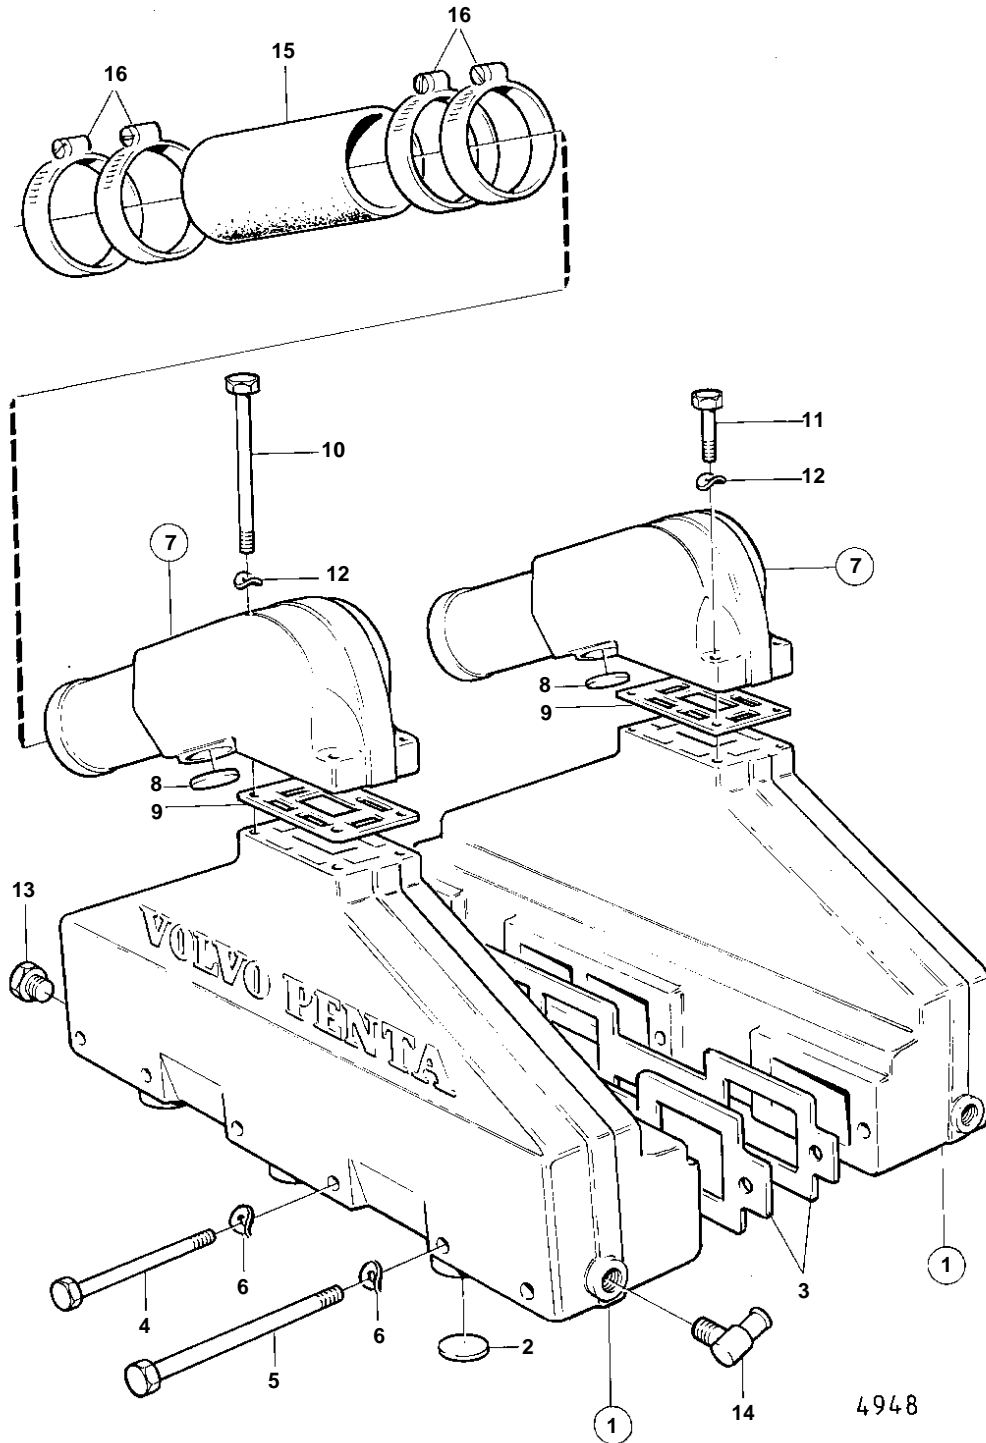

AQ200D,AQ225D,AQ255B.

AQ200D,AQ225D,AQ255B.

REF	PART NO.	QTY	DESCRIPTION	SEE SEC.	NOTES
1	835804	2	Exhaust pipe		
2	192211	3	· Plug		
3	835966	2	Gasket	IK	
4	942268	10	Screw		L = 127 MM
5	942547	2	Screw		L = 133 MM
6	942336	12	Spring washer		
7	826460	2	Exhaust riser		
8	192211	2	· Plug		
9	835908	2	Gasket	IK	
10	959794	4	Screw		L = 127 MM
11	940186	4	Screw		L = 38 MM
12	941907	8	Spring washer		
13	192154	2	Plug		
14	961610	2	Hose nipple	02B-0200	
15	834751	2	Hose		L = 2X160 MM, SEE GROUP 4
16	834718	8	Hose clamp		SEE GROUP 4A