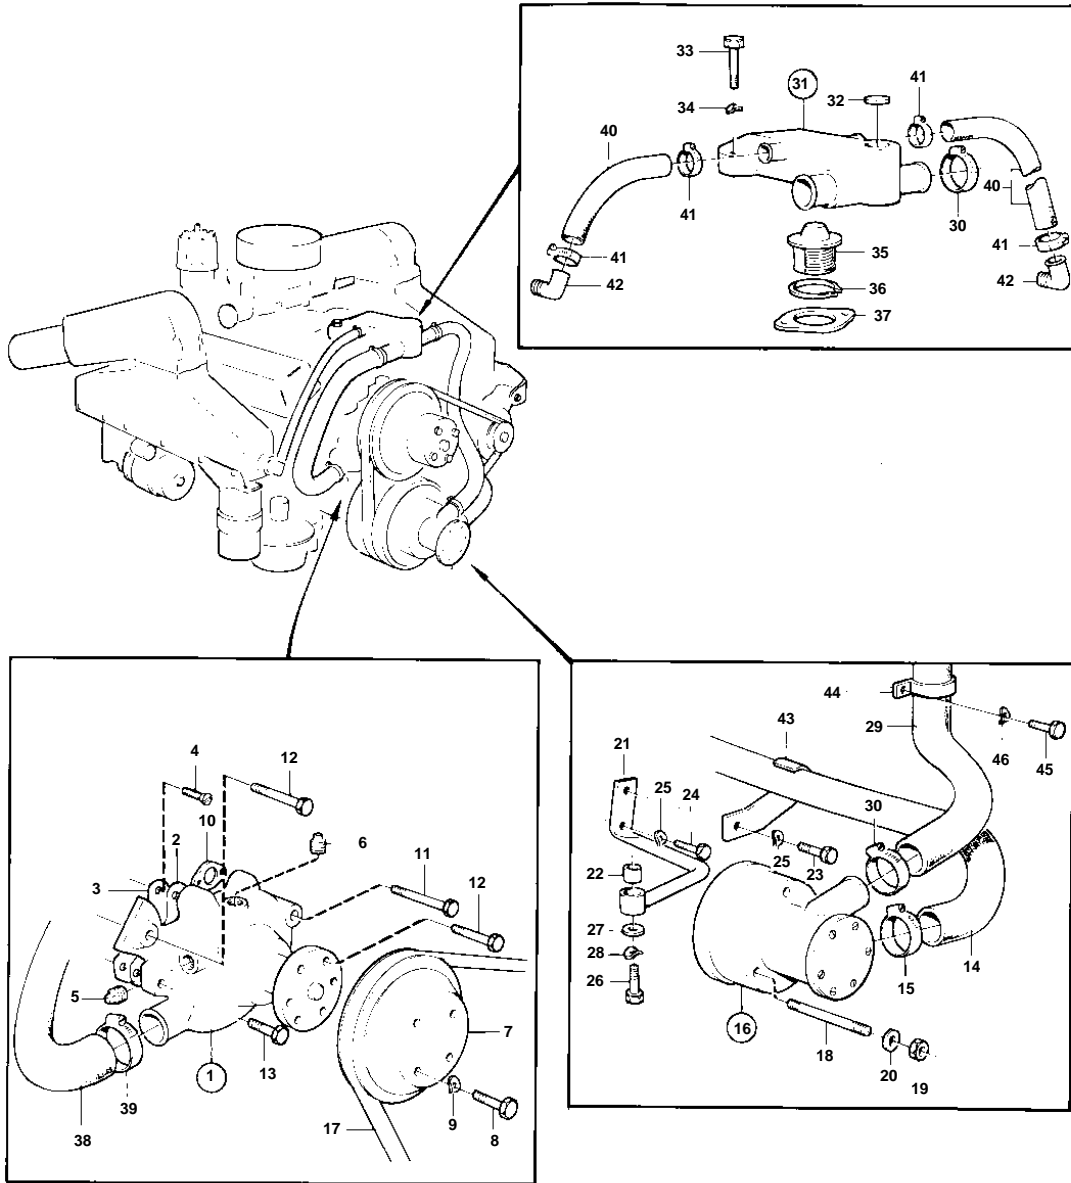

AQ200D,AQ225D,AQ255B

5899

AQ200D,AQ225D,AQ255B

REF	PART NO.	QTY	DESCRIPTION	SEE SEC.	NOTES
1	835390	1	Water pump		
2	841036	1	· Gasket	IK	
3	841209	1	· Plate		
4	835369	6	· Screw		
5	952358	1	· Plug		
6	952359	1	· Plug		
7	835416	1	Pulley		
8	955655	4	Screw		
9	941907	4	Spring washer		
10	835210	2	Gasket	IK	
11	940162	1	Screw		
12	955536	2	Screw		
13	955540	1	Screw		
14	834770	1	Hose		
15	835866	2	Clamp		
16	826456	1	Water pump		REPLACED BY 1EA 1544097.
				02B-0800	
	841640	1	Sea water pump		
				02B-0800	
17	958498	1	V-belt		
18	826500	3	Stud		
19	946149	3	Nut		
20	941907	3	Spring washer		
21	826421	1	Bracket		
22	826422	1	Rubber bushing	IK	
23	940115	1	Screw		L = 25 MM
24	955534	1	Screw		L = 19 MM, SEE GROUP 3
25	942336	2	Spring washer		
26	955523	1	Screw		L = 16 MM
27	960141	1	Washer		
28	941907	1	Spring washer		
29	826423	1	Hose		
30	835866	2	Clamp		
31	841923	1	Thermostat housing		
32	192426	1	· Plug		
33	955537	2	Screw		
34	942336	2	Spring washer		
35	424299	1	Thermostat		
36	835552	1	Lock ring		
37	835417	1	Gasket	IK	
38	834906	1	Hose		
39	835697	2	Clamp		
40	952970	X	Rubber hose		L = 2X350 MM
41	841037	4	Clamp		
42	961610	2	Hose nipple	02B-0400	
43	834974	1	Clamp		
44	841307	1	Clamp		
45	955534	1	Screw		
46	942336	1	Spring washer		