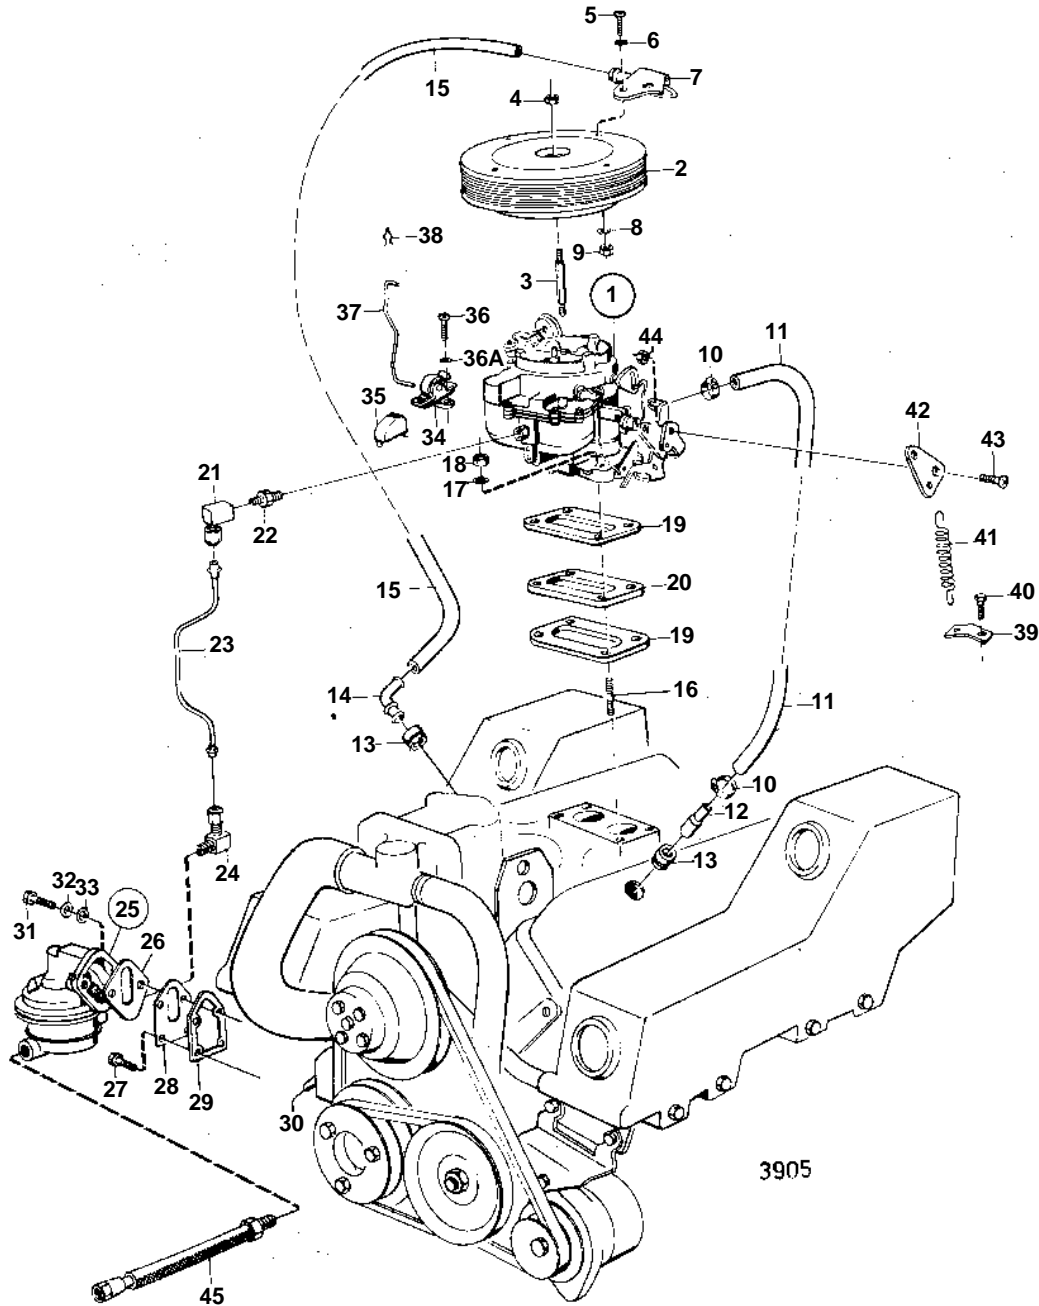

AQ200B

**AQ200B**

REF	PART NO.	QTY	DESCRIPTION	NOTES
1		1	Carburetor	
		1	· Repair kit	
2		1	Flame trap	
3		1	Stud	
4	950352	1	Lock nut	
5		1	Screw	
6		1		
7		1	Tube	
8		1		
9		1		
10	951788	2	Hose clamp	
11		1	Rubber hose	
12		1	Valve	
13	835415	2	Rubber bushing	
14	835184	1	Nipple	
15	941995	X	Hose	L = 320 MM
16	835455	4	Stud	SEE GROUP 2B
17		4	Toothed washer	
18	955847	4	Hexagon nut	
19	835456	2	Gasket	
20		1	BAFFLE	
21		1	Elbow union	
22		1	Nipple	
23		1	Fuel pipe	
24		1	Manifold	
25		1	Fuel pump	
			· COMPONENTS	
26	818668	1	Gasket	
27	835369	2	Screw	
28	835333	1	Flange	
29	835087	1	Gasket	
30	835422	1	Push rod	
31	940162	2	Hexagon screw	
32	942336	2	Spring washer	
33	940097	2	Washer	
34		1	Thermostat	
35		1	Cover	
36	950021	1	Cross recessed screw	
36A	941905	1	Spring washer	
37		1	Rod	
38		1	Lock spring	
39		1	Spring anchorage	
40	955542	1	Hexagon screw	SEE GROUP 2B
41	804274	1	Tension spring	
42		1	Lever	
43		1	Cross recessed screw	
44	950353	1	Lock nut	
45		1	Fuel hose	