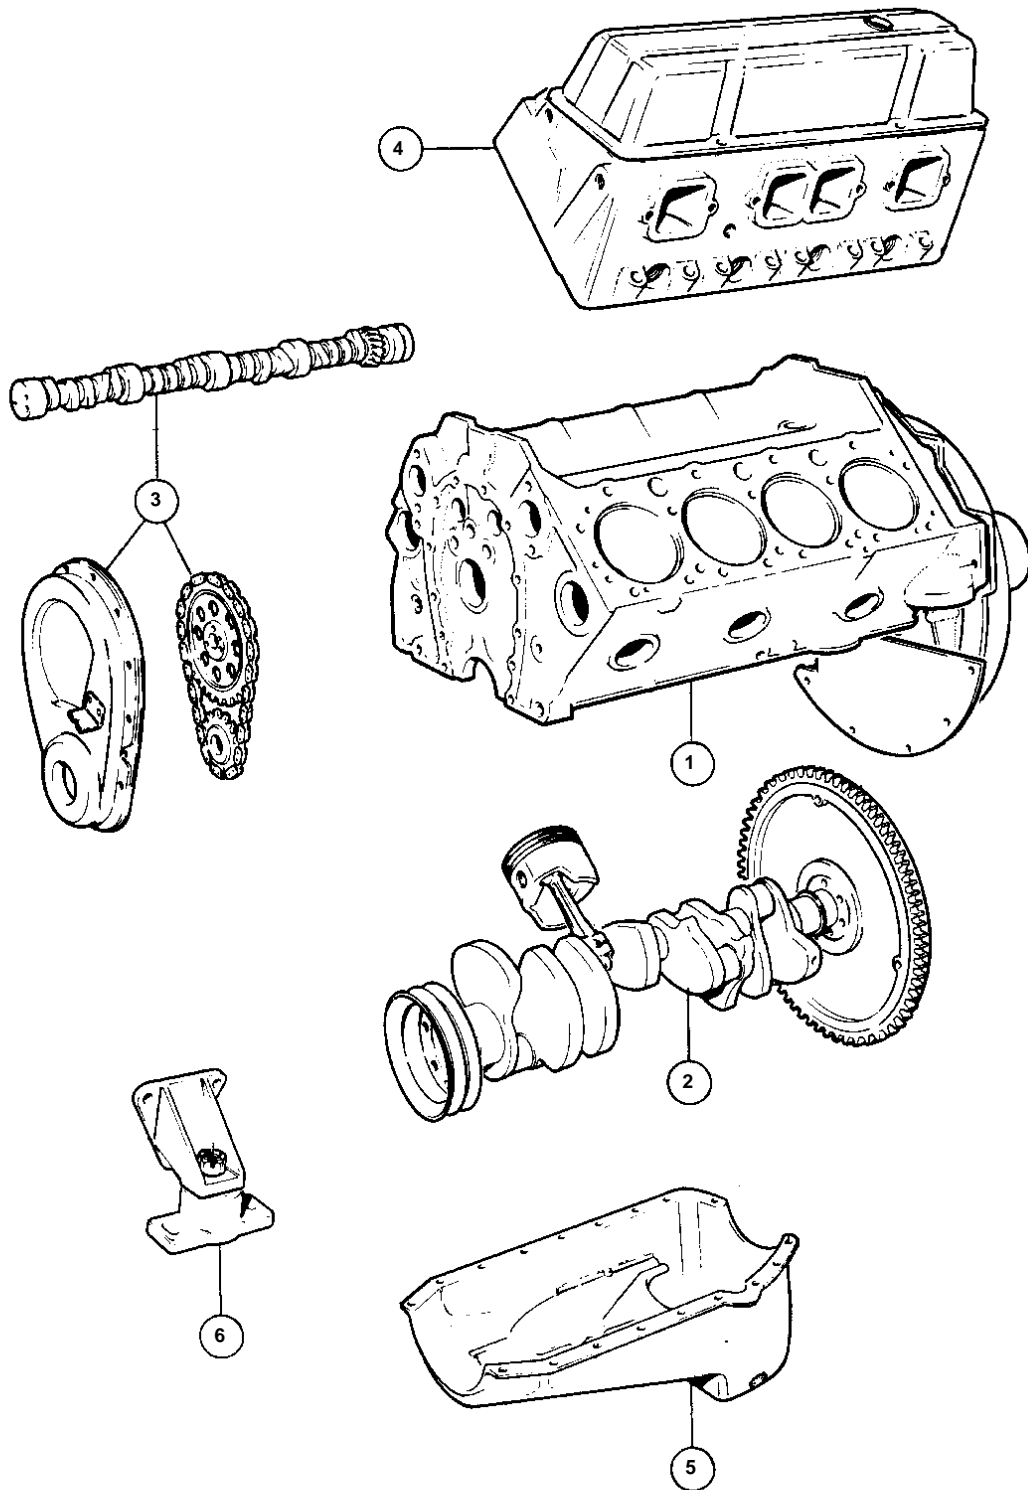

AQ200B, AQ225B

5515

AQ200B, AQ225B

REF	DESCRIPTION	NOTES
1	CYLINDER BLOCK AND FLYWHEEL COVER	
		?0200-000
2	CRANKSHAFT AND RELATED PARTS	
		?0300-000
3	CAMSHAFT AND VALVE MECHANISM	
		?0400-000
4	CYLINDER HEAD	
5	LUBRICATING SYSTEM	
6	ENGINE MOUNTS	
		?0600-000 ?0700-000