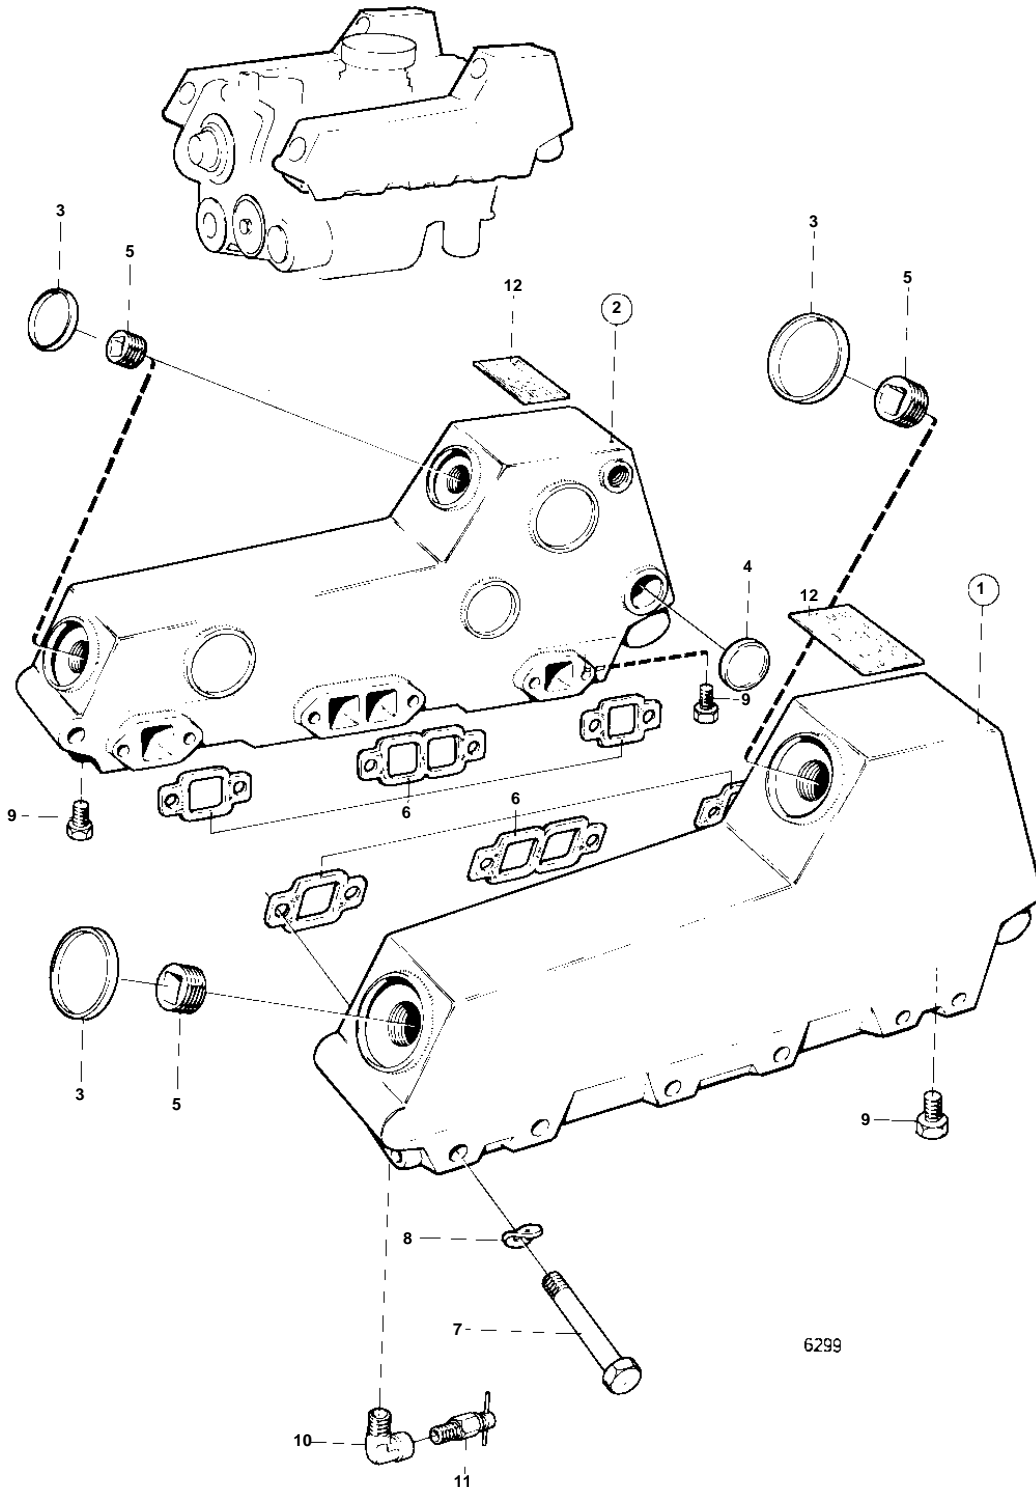

AQ200B

AQ200B

REF	PART NO.	QTY	DESCRIPTION	NOTES
1		1	Exhaust pipe	P
2		1	Exhaust pipe	S.B
3		10	· Cap plug	
4		2	· Plug	
5		8	· Plug	
6	835966	2	Gasket	
7	955544	12	Hexagon screw	
8	942336	12	Spring washer	
9	192134	3	Plug	
10	180254	1	Elbow nipple	
11	82745	1	Shut-off cock	
12		2	DECAL	AQ200B