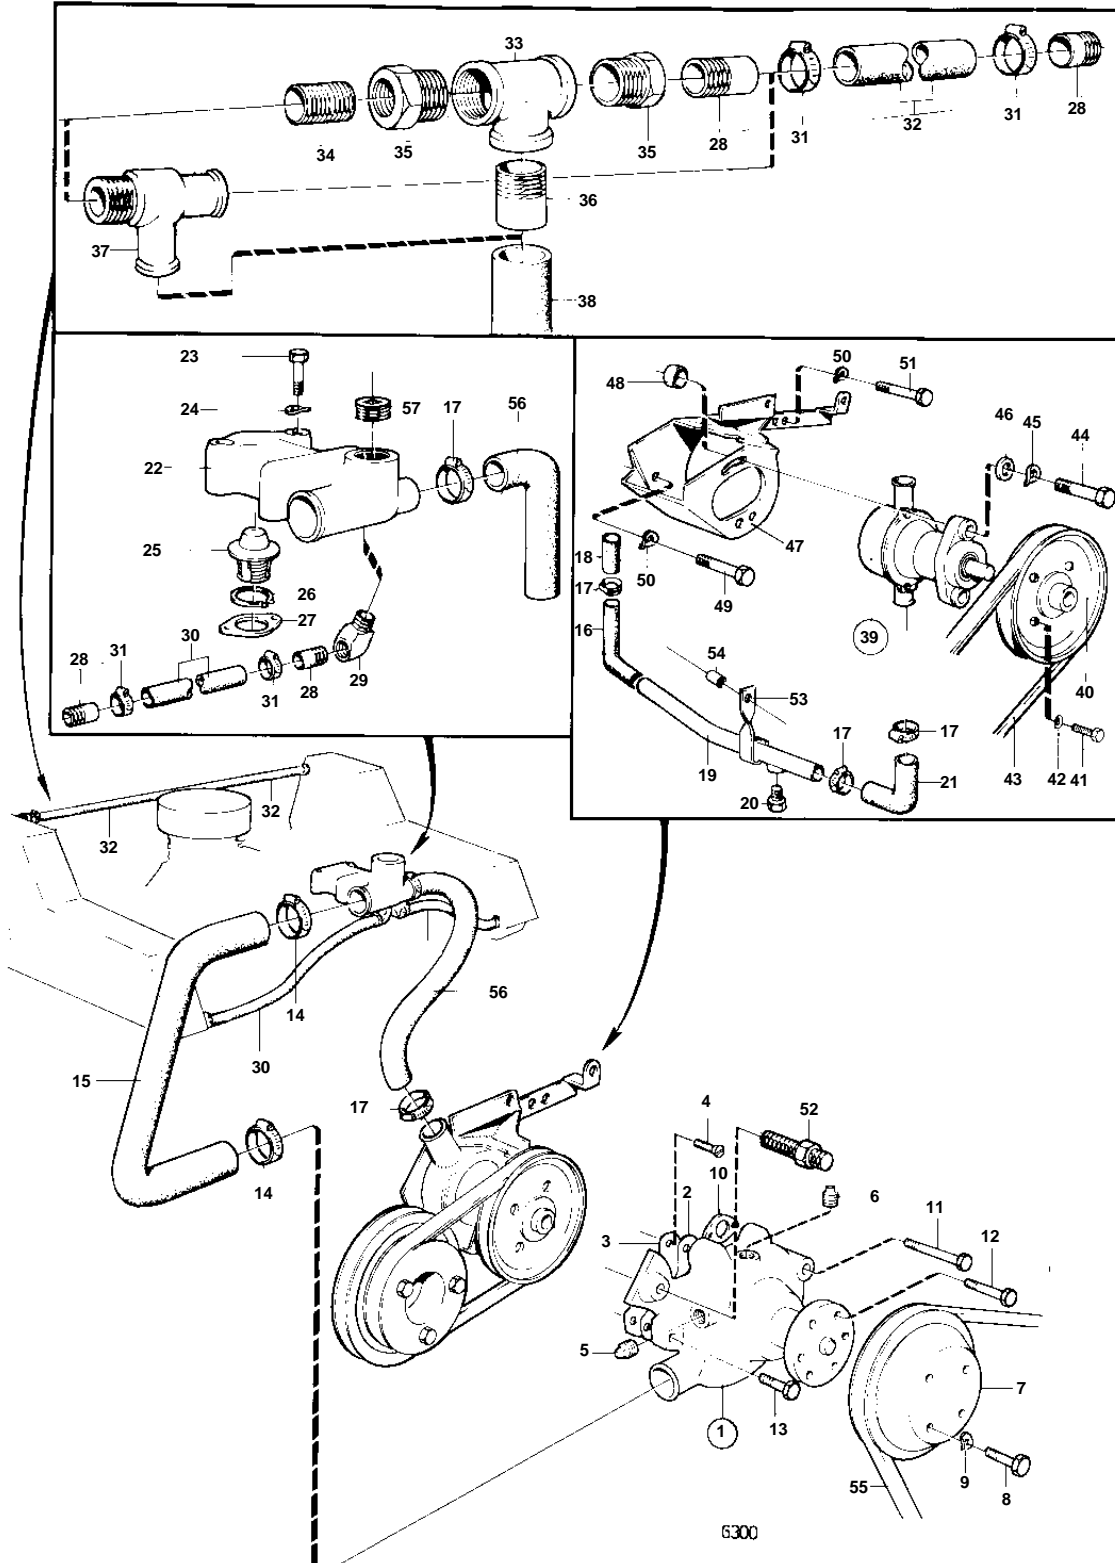

AQ225B

AQ225B

REF	PART NO.	QTY	DESCRIPTION	NOTES
1	835390	1	Water pump	
2	841036	1	· Gasket	
3		1	· Plate	
4	835369	6	· Screw	
5	952358	1	· Plug	
6	952359	1	· Plug	
7	835416	1	Pulley	
8	955655	4	Hexagon screw	
9	941907	4	Spring washer	
10	835210	2	Gasket	
11	940162	1	Hexagon screw	
12	955536	2	Hexagon screw	
13	955540	1	Hexagon screw	
14	961672	2	Hose clamp	
15	834906	1	Hose	
16		1	Hose	
17	943476	6	Hose clamp	
18	941799	X	Hose	L = 450 MM
19		1	Tube	
20	180759	1	Plug	EARLY TYPE
21		1	Hose	
22		1	Thermostat housing	
23	940156	2	Hexagon screw	
24	942336	2	Spring washer	
25		1	Thermostat	
26	835552	1	Lock ring	
27	835417	1	Gasket	
28		6	Nipple	
29		2	Elbow union	
30	952970	X	Hose	L = 2X200 MM
31	943476	6	Hose clamp	
32	952970	X	Hose	L = 400 MM
33		1	SCREW UNION	EARLY TYPE
34		1	Nipple	EARLY TYPE
35		2	Nipple	EARLY TYPE
36		1	Nipple	EARLY TYPE
37		1	Nipple	LATE TYPE
38		1	Hose	
39		1		REPLACED BY 1EA 1544097., INCLUDED IN TURBO COMPRESSOR., SPECIAL MODEL, WATER PUMP SHAFT LENGHT=153 MM.
		1	Sea water pump	INCLUDED IN PACKING., WATER PUMP SHAFT LENGHT=203 MM.
40		1	PULLEY	REPLACED BY 1EA 1544389.
		1	Pulley	INCLUDED IN PACKING.
41	940113	4	Hexagon screw	INCLUDED IN PACKING.
42	941907	4	Spring washer	INCLUDED IN PACKING.
43	958525	1	Drive belt set	
44	940186	2	Hexagon screw	
45	941907	2	Spring washer	
46	191172	2	Washer	
47		1	Bracket	
48	822255	2	Spacer sleeve	
49	955534	1	Hexagon screw	
50	942336	2	Spring washer	
51	941939	1	Screw	
52	835394	1	Screw	
53		1	BRACKET	
54		1	Spacer sleeve	
55	958498	1	V-belt	SEE GROUP 3
56		1	Hose	
57	952077	1	Plug	