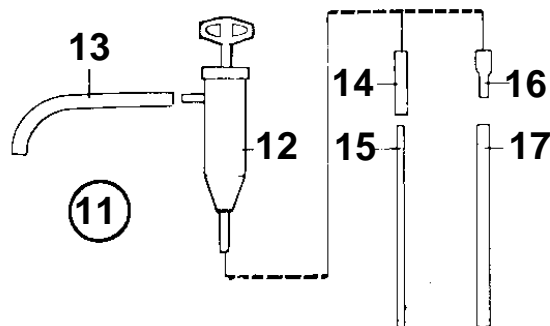

1

6346

REF	PART NO.	QTY	DESCRIPTION	SEE SEC.	NOTES
1	831806	1	Tool kit		
2	844642	1	· Tool bag		
3	804771	1	· Screwdriver		
4	963929	1	· Screwdriver		
5	962183	1	· Screwdriver		
6	210144	1	· Key		7/16"-1/2"
7	962067	1	· Open-end wrench		9/16"-1/2"
8	884570	1	· Spark plug spanner		(210107)
9	1210305	1	· Lever		
10	914675	1	· Allen wrench		1/4"
	914677	1	· Allen wrench		3/8"
	946804	1	· Allen wrench		MD21A, MD21B FOR SEPARATE WATER OUTLET.
11	875117	1	· Oil bilge pump	090-1300	
12		1	· · OIL BILGE PUMP		
13	806282	1	· · Hose		L = 1000 MM
14	941405	1	· · Hose		L = 100 MM
15	841527	1	· · Plastic pipe		L = 1000 MM
16	841046	1	· · Hose		
17	835964	1	· · Tube		L = 711 MM
18	834834	1	Socket wrench		(210004)
19			CHEMICALS	090-1400	