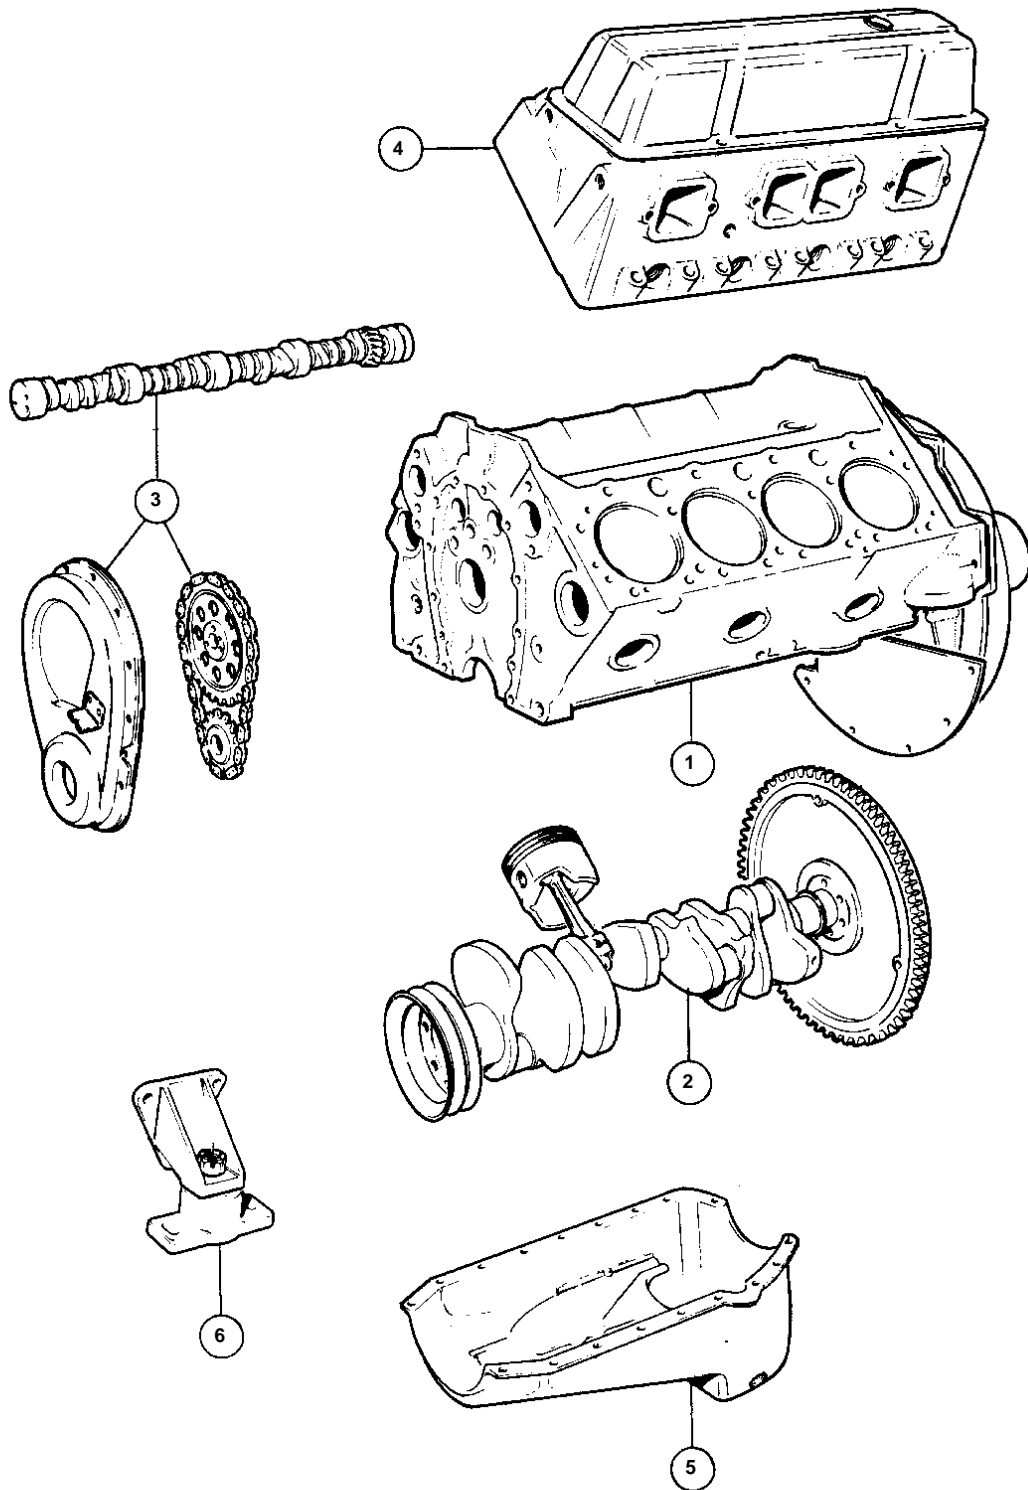

AQ200B,AQ225B

5515

AQ200B,AQ225B

REF	DESCRIPTION	NOTES
1	CYLINDER BLOCK AND FLYWHEEL COVER	
		?0200-000
2	CRANKSHAFT AND RELATED PARTS	
		?0300-000
3	CAMSHAFT AND VALVE MECHANISM	
		?0400-000
4	CYLINDER HEAD	
5	LUBRICATING SYSTEM	
6	ENGINE MOUNTS	
		?0500-000 ?0600-000 ?0700-000