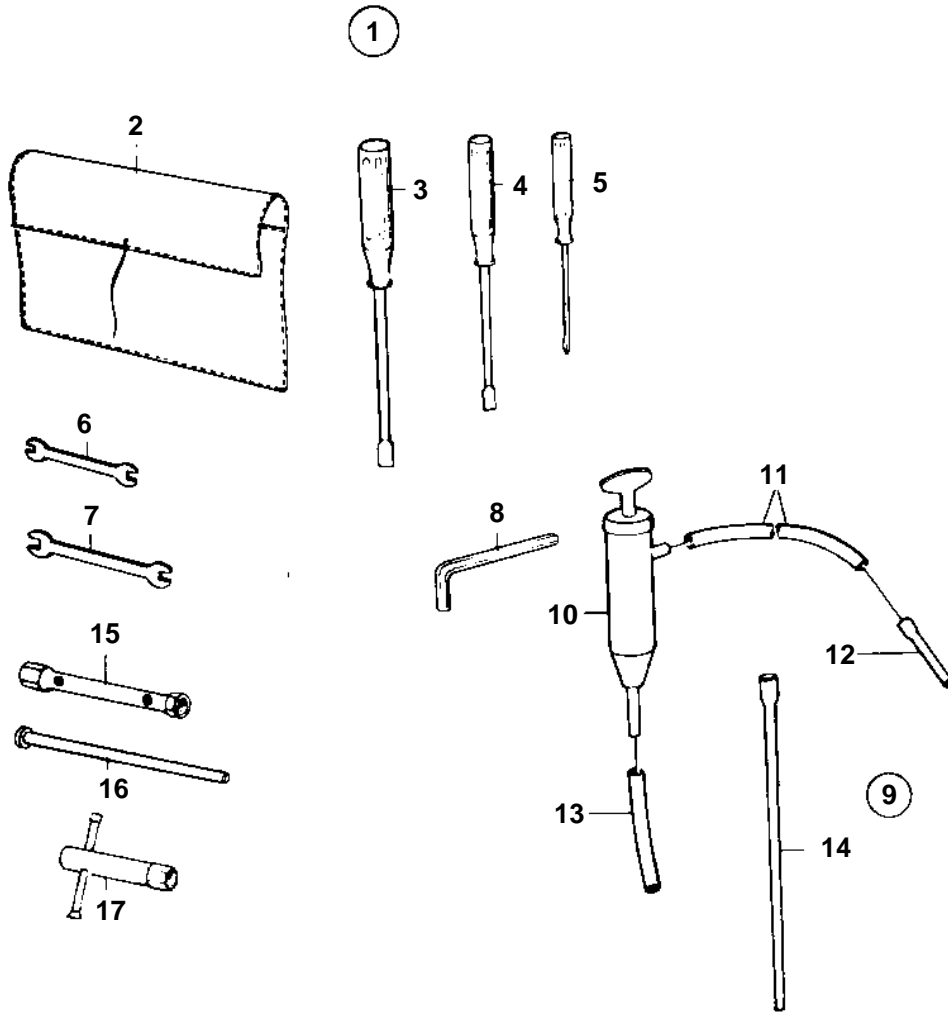

AQ190A,AQ240A

4395

AQ190A,AQ240A

REF	PART NO.	QTY	DESCRIPTION	SEE SEC.	NOTES
1	831806	1	Tool kit		
2	809863	1	• Bearing		
3	804771	1	• Screwdriver		
4	963929	1	• Screwdriver		
5	962183	1	• Screwdriver		
6	210144	1	• Key		7/16"-1/2"
7	962067	1	• Open-end wrench		9/16"-1/2"
8	914675	1	• Allen wrench		1/4"
	914677	1	• Allen wrench		3/8"
	946804	1	• Allen wrench		ALLEN KEY FOR EXTENSION 1", AQ-DRIVE UNIT.
9	875117	1	• Oil bilge pump		COMPL
10		1	• • OIL BILGE PUMP		
11	806282	1	• • Hose		L = 1000 MM
12	806283	1	• • Nipple		
13	941405	X	• • Hose		L = 100 MM
14	818740	1	• • Tube		
15	884570	1	• Spark plug spanner		
16	1210305	1	• Lever		
17	835692	1	Socket wrench		
18		X	CHEMICALS	090-1100	