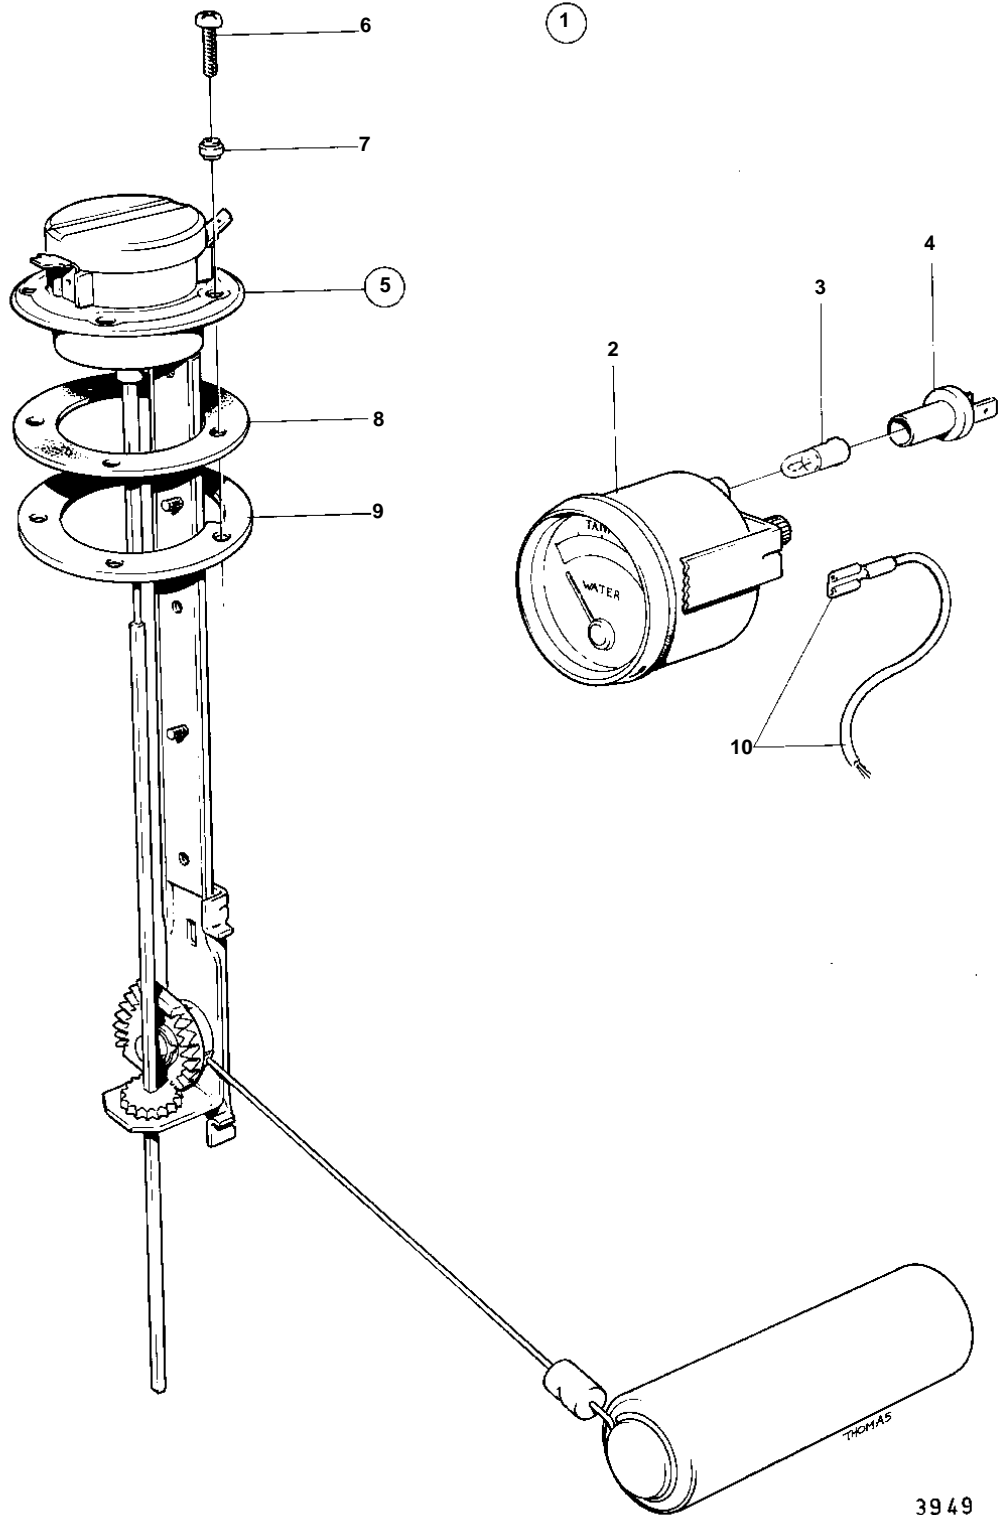

COMMON

COMMON

REF	PART NO.	QTY	DESCRIPTION	NOTES
1	834400	1	Tank gauge	CENTER DRILLED.
2	834380	1	· Tank gauge	
3	19923	1	· Bulb	
4	808175	1	· Bulb socket	
5	834389	1	· Sender	
6	956078	4	· · Screw	L = 16 MM
	956081	1	· · Screw	L = 25 MM
7	834481	5	· · Gasket	
8	89865	1	· · Gasket	
9	834480	1	· · Flange	
10		X	CABLES AND CABLE TERMINALS	SEE GROUP 3