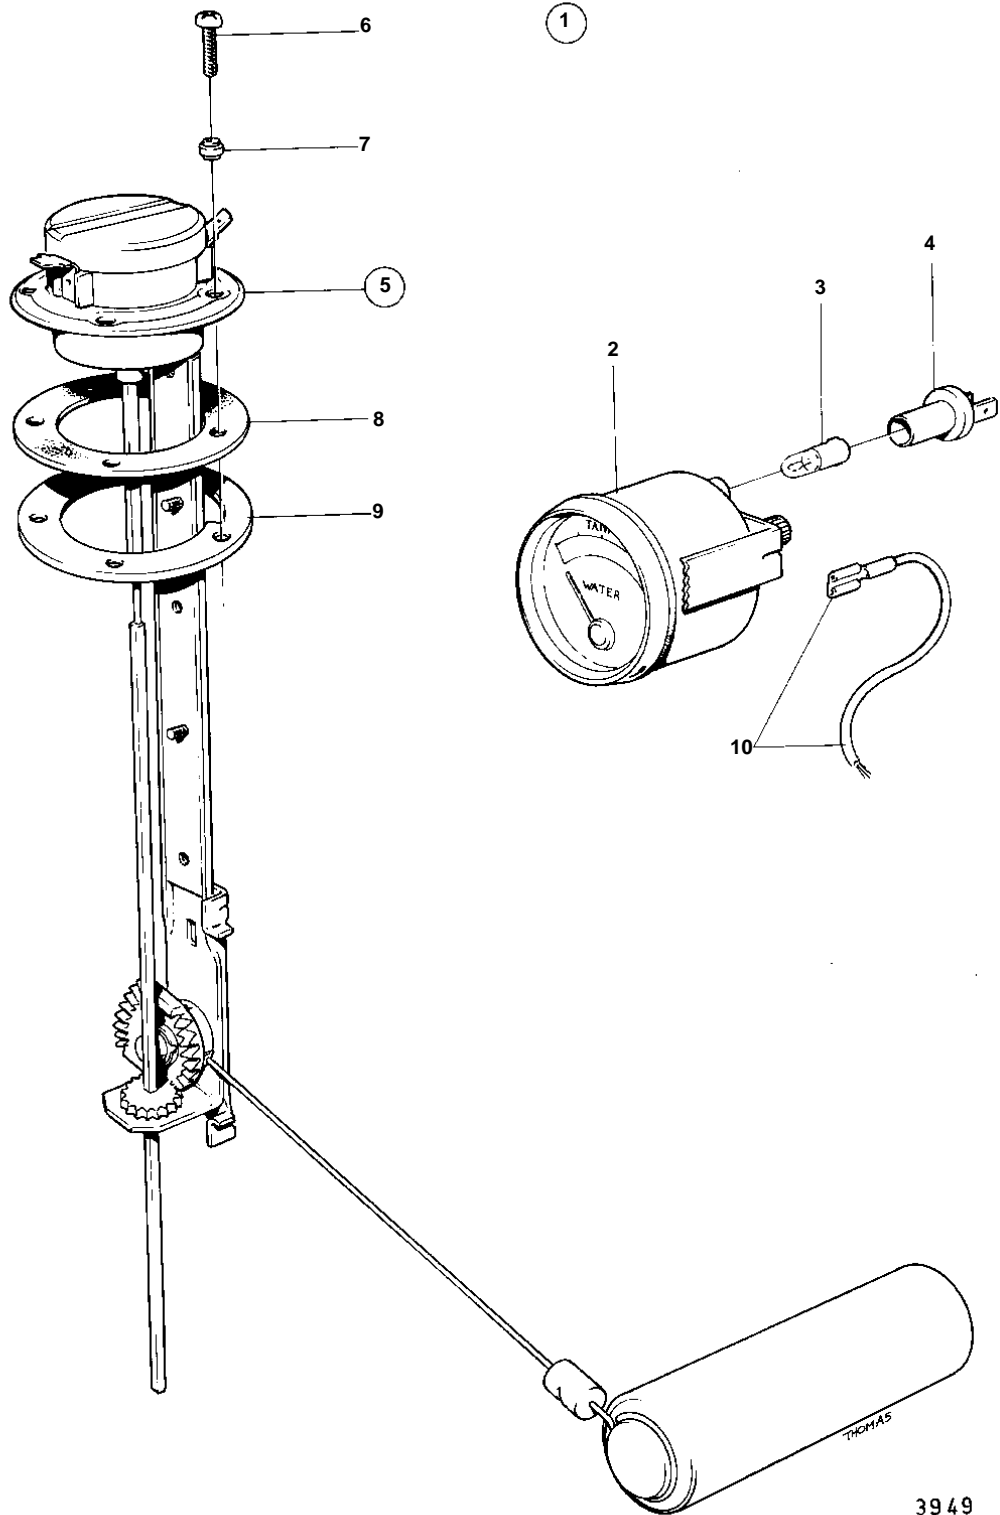

COMMON

COMMON

REF	PART NO.	QTY	DESCRIPTION	NOTES
1	834399	1	Tank gauge	FOR SHAFT DIAM. 45MM.
2	834378	1	• Tank gauge	
3	19923	1	• Bulb	
4	808175	1	• Bulb socket	
5	837999	1	• Tank sensor	
6	956078	4	• • Screw	L = 16 MM
	956081	1	• • Screw	L = 25 MM
7	834481	5	• • Gasket	
8	89865	1	• • Gasket	
9	834480	1	• • Flange	
10		X	CABLES AND CABLE TERMINALS	SEE GROUP 3