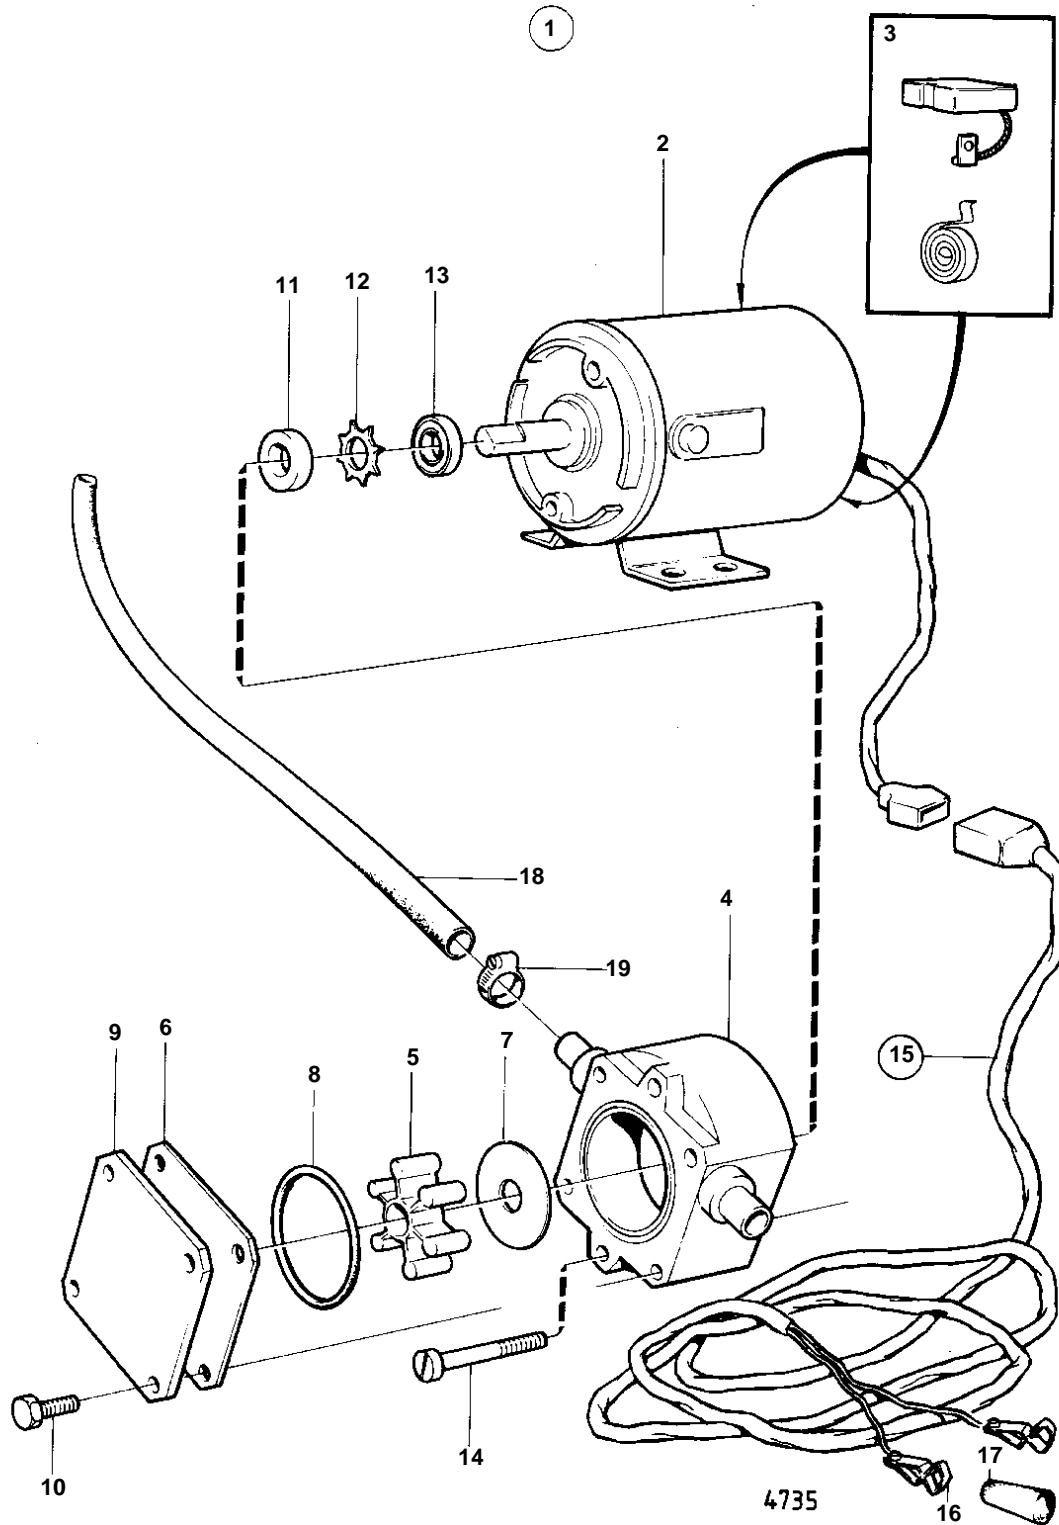

COMMON

COMMON

REF	PART NO.	QTY	DESCRIPTION	NOTES
1	843114	1	Oil bilge pump	12V
2		1	EL MOTOR	12V
3	844014	2	Carbon brush set	
4	844015	1	Housing	
5		1	IMPELLER	IK
6	844017	1	Wear washer	
7	844016	1	Wear washer	
8		1	O-RING	IK
9	844018	1	Cover	
10	844021	4	Screw	
11		1	SEAL RING	IK
12		1	LOCK WASHER	IK
13	844019	1	Oil deflector ring	
14	844020	2	Screw	
15	843113	1	· Cable trunk	
16		1	· · BATTERY TERMINAL	+ . REPLACED BY 1EA 844280,1EA 844278
		1	· · BATTERY TERMINAL	- . REPLACED BY 1EA 844280,1EA 844279
	844280	2	· · Cable terminal	LATE TYPE
17	844279	1	· · Isolation	LATE TYPE BLACK
	844278	1	· · Isolation	LATE TYPE RED
18	943700	X		L = 3000 MM
19	943471	3	· Hose clamp	
	844022	1	Impeller kit	