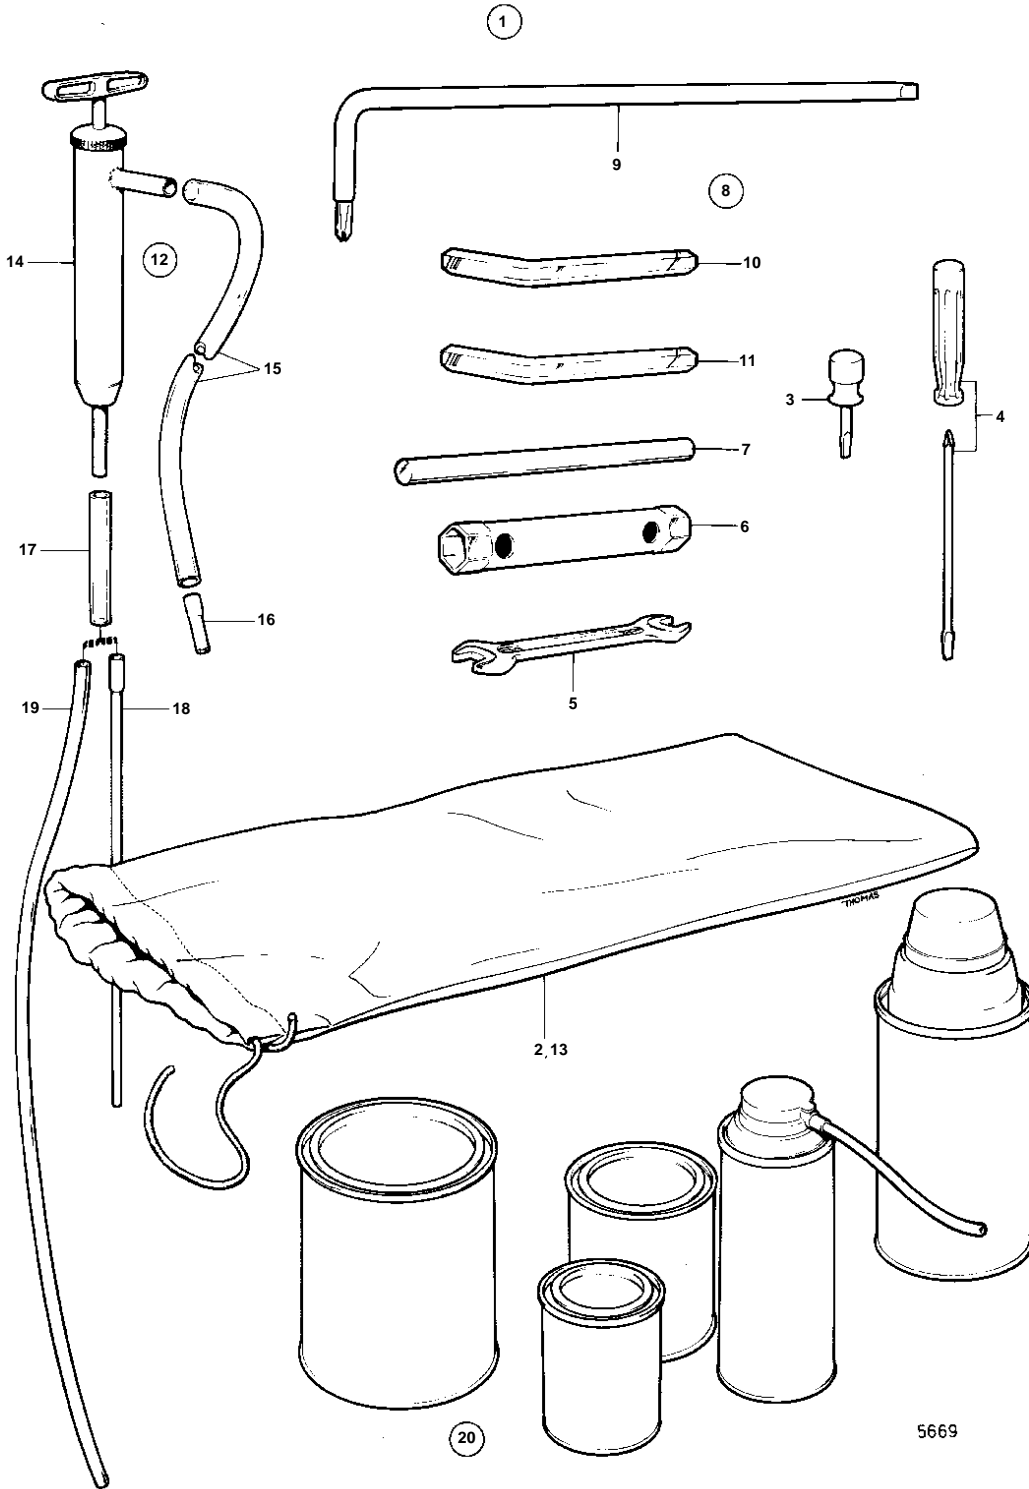

COMMON

COMMON

REF	PART NO.	QTY	DESCRIPTION	SEE SEC.	NOTES
1	844636	1	Tool kit		
2	844642	1	· Tool bag		
3	841044	1	· Screwdriver		
4	963929	1	· Screwdriver		
5	843929	1	· Open-end wrench		8-10 MM
	210056	1	· Open-end wrench		11-12 MM
	841252	1	· Open-end wrench		13-16 MM
	962053	1	· Open-end wrench		13-17 MM
	962060	1	· Open-end wrench		14-17 MM
	962054	1	· Open-end wrench		19-22 MM
6	884570	1	Spark plug spanner		REPL BY 855854
	855854	1	Spark plug spanner		
7	1210305	1	Lever		
8	841045	1	Tool kit		AQ DRIVE UNIT
9	834980	1	· Screwdriver		
10	914675	1	· Allen wrench		1 1/4"
	914677	1	· Allen wrench		3/8"
11	851462	2	Puller		AQ DRIVE UNIT
12	875117	1	Oil bilge pump		
13	844642	1	· Tool bag		
14		1	· OIL BILGE PUMP		
15	806282	1	· Hose		L = 1000 MM
16	841046	1	· Hose		
17	941405	X	· Hose		L = 100 MM
18	835964	1	· Tube		L = 711 MM
19	841527	X	· Plastic pipe		L = 1000 MM
20			· CHEMICALS	090-5000	