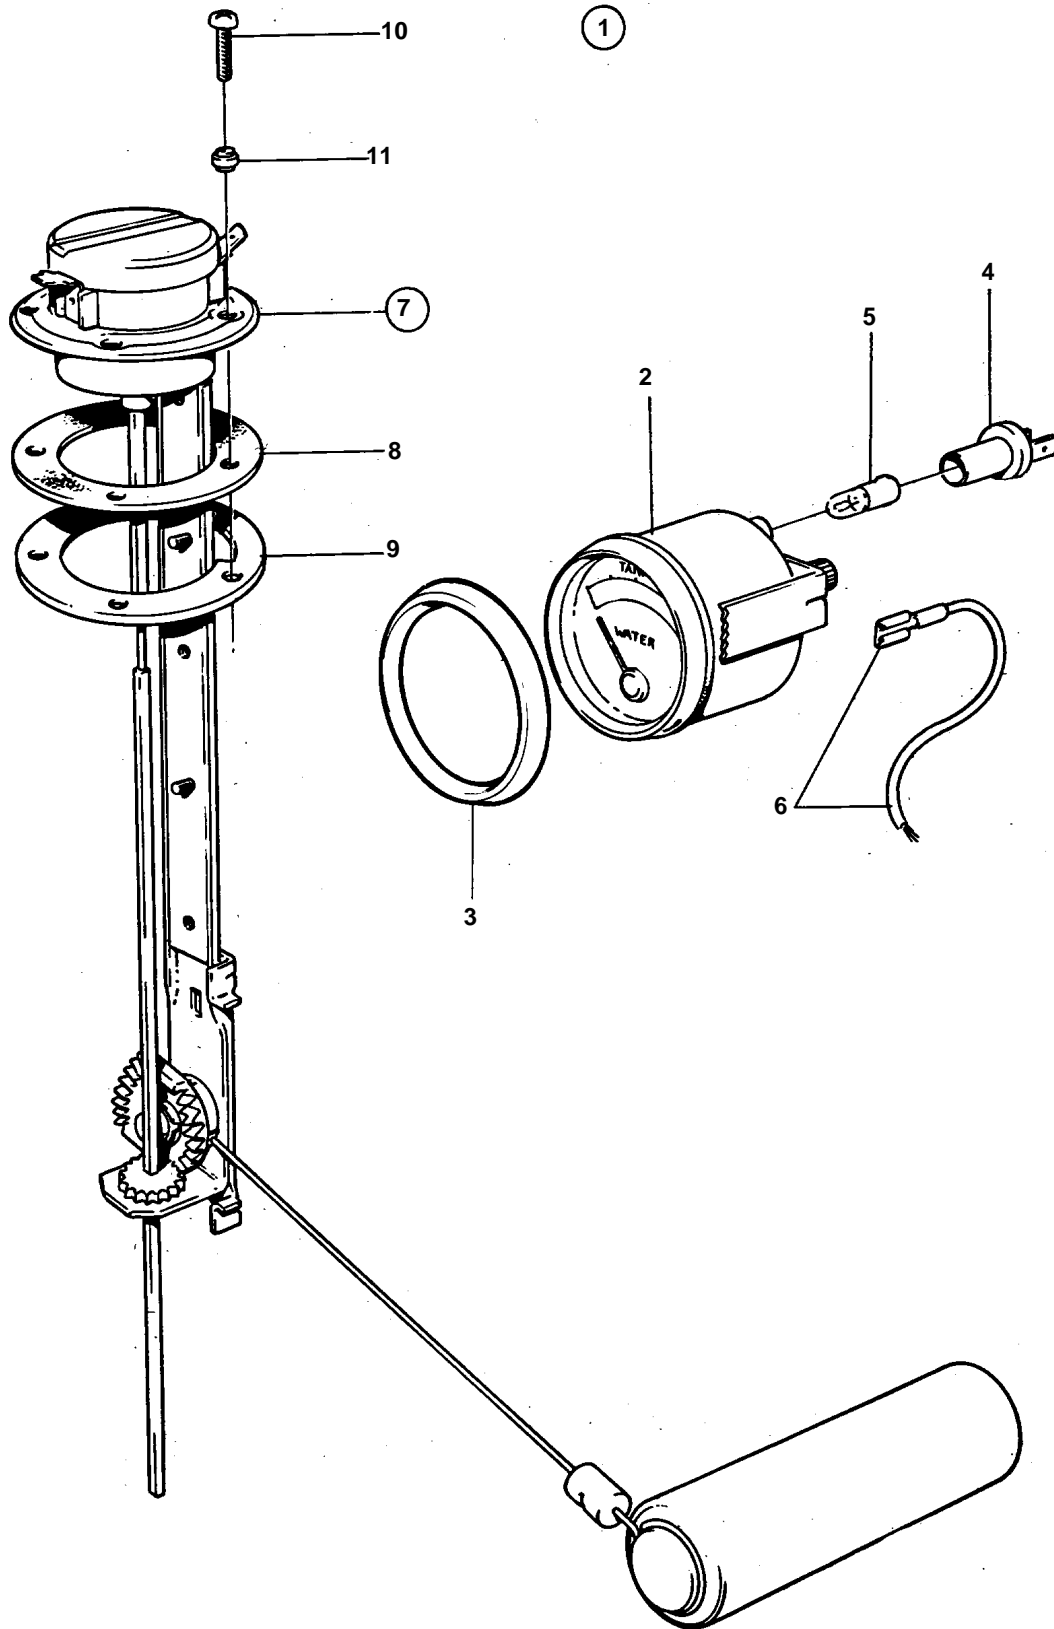

COMMON

COMMON

REF	PART NO.	QTY	DESCRIPTION	NOTES
1	858881	1	Tank gauge kit	12V
2	828635	1	· Water level gauge	*
3	858643	1	· Front ring	*
4	808175	1	· Bulb socket	
5	19923	1	· Bulb	
6		X	· CABLES AND TERMINALS	SEE GROUP 3
7	834389	1	· Sender	
8	89865	1	· · Gasket	
9	834480	1	· · Flange	
10	956078	4	· · Screw	L = 16 MM
	956081	1	· · Screw	L = 25 MM
11	834481	5	· · Gasket	