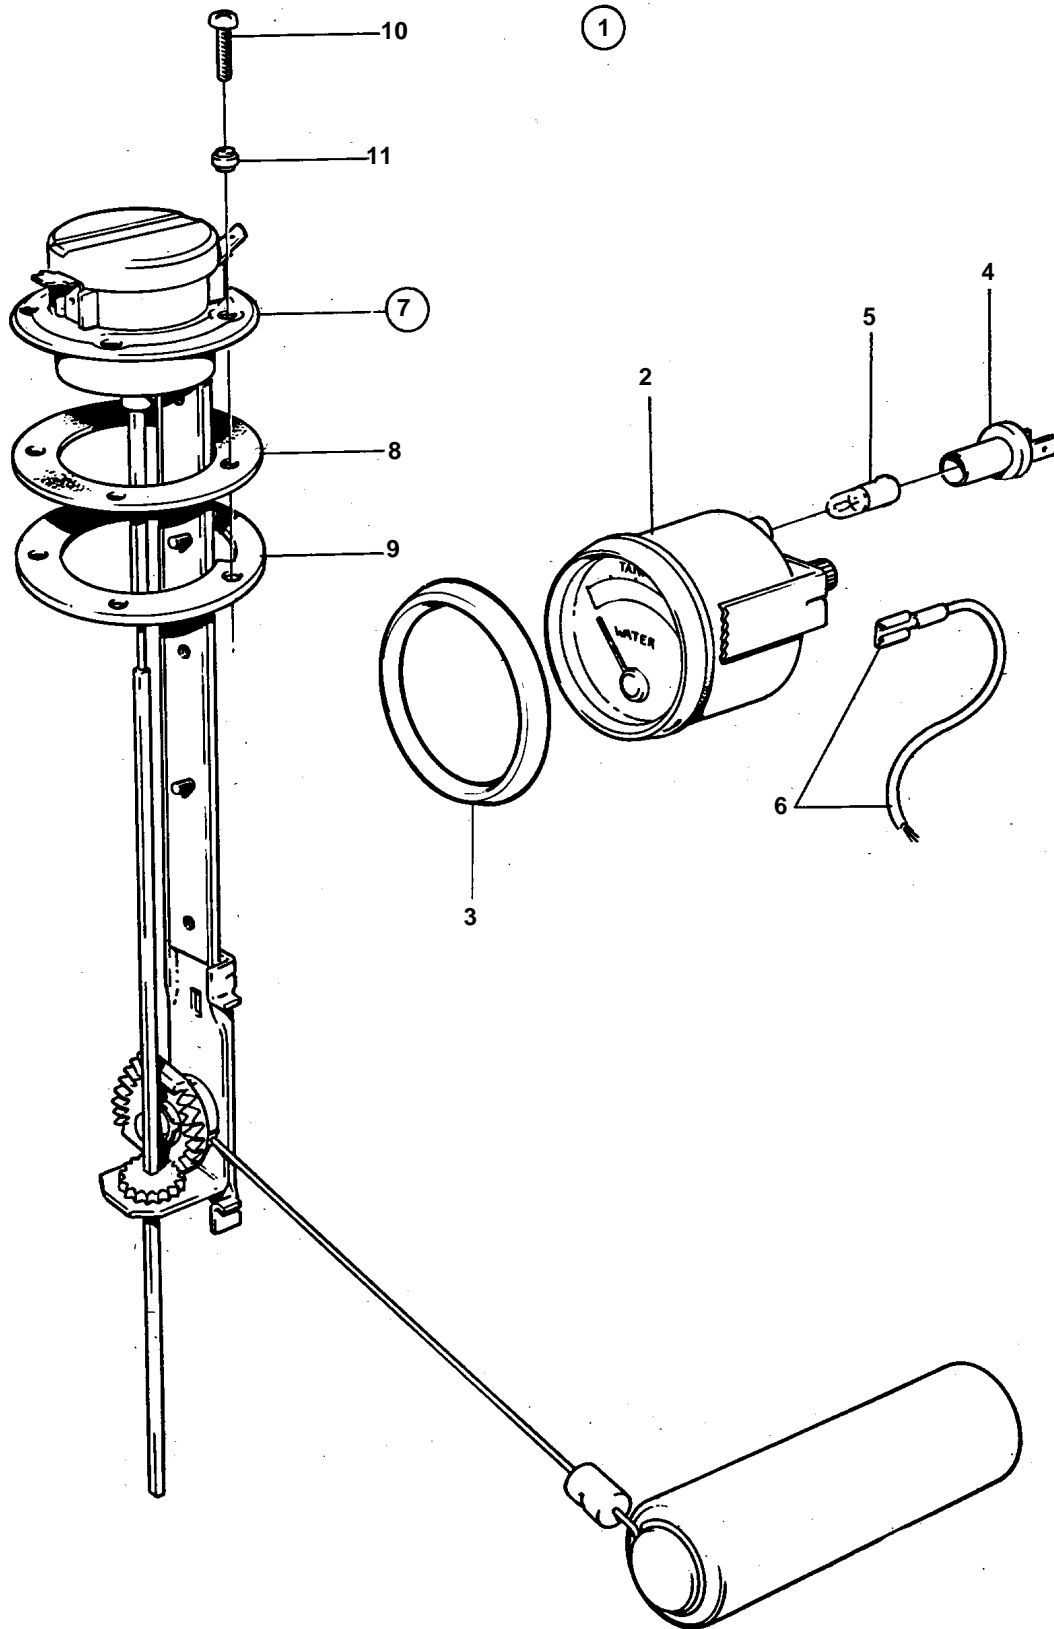

COMMON

COMMON

REF	PART NO.	QTY	DESCRIPTION	NOTES
1	828714	1	Fuel gauge kit	12V REPL BY 858879
2	828632	1	· Fuel gauge	*
3	858643	1	· Front ring	*
4	808175	1	· Bulb socket	
5	19923	1	· Bulb	
6		X	· CABLES AND TERMINALS	SEE GROUP 3
7	837999	1	· Tank sensor	
8	89865	1	· · Gasket	
9	834480	1	· · Flange	
10	956078	4	· · Screw	L = 16 MM
	956081	1	· · Screw	L = 25 MM
11	834481	5	· · Gasket	