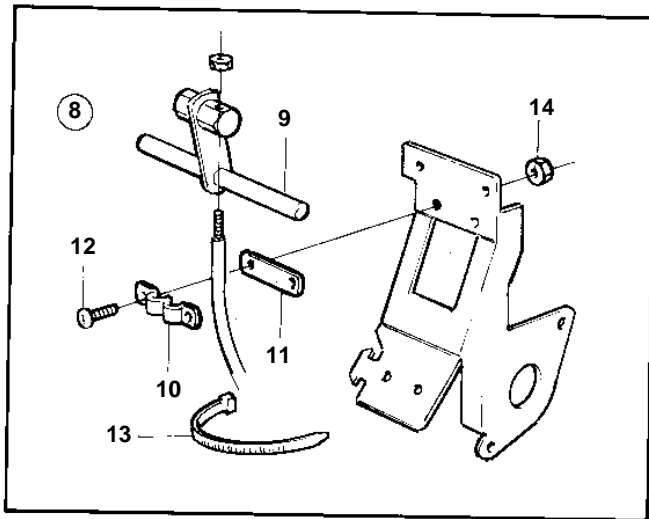

COMMON

COMMON

REF	PART NO.	QTY	DESCRIPTION	SEE SEC.	NOTES
1	828164	1	Collector		
				090-2550	
2		1	INSTRUMENT PANEL		SEE GROUP 3
3	835671	X	Cable trunk		L = 3000 MM
4	835670	X	Cable trunk		L = 6100 MM
5	1140317	1	Y-koppling		
6	835672	X	Cable trunk		
7	853067	1	Instrument panel		
				090-2525	
8	855355	1	Mounting kit		
9	841724	1	· Countershaft		
10	850182	1	· Cable attachment		
11	850183	1	· Spacer		
12	946753	2	· Screw		
13	948210	1	· Strip clamp		
14	955844	2	· Nut		