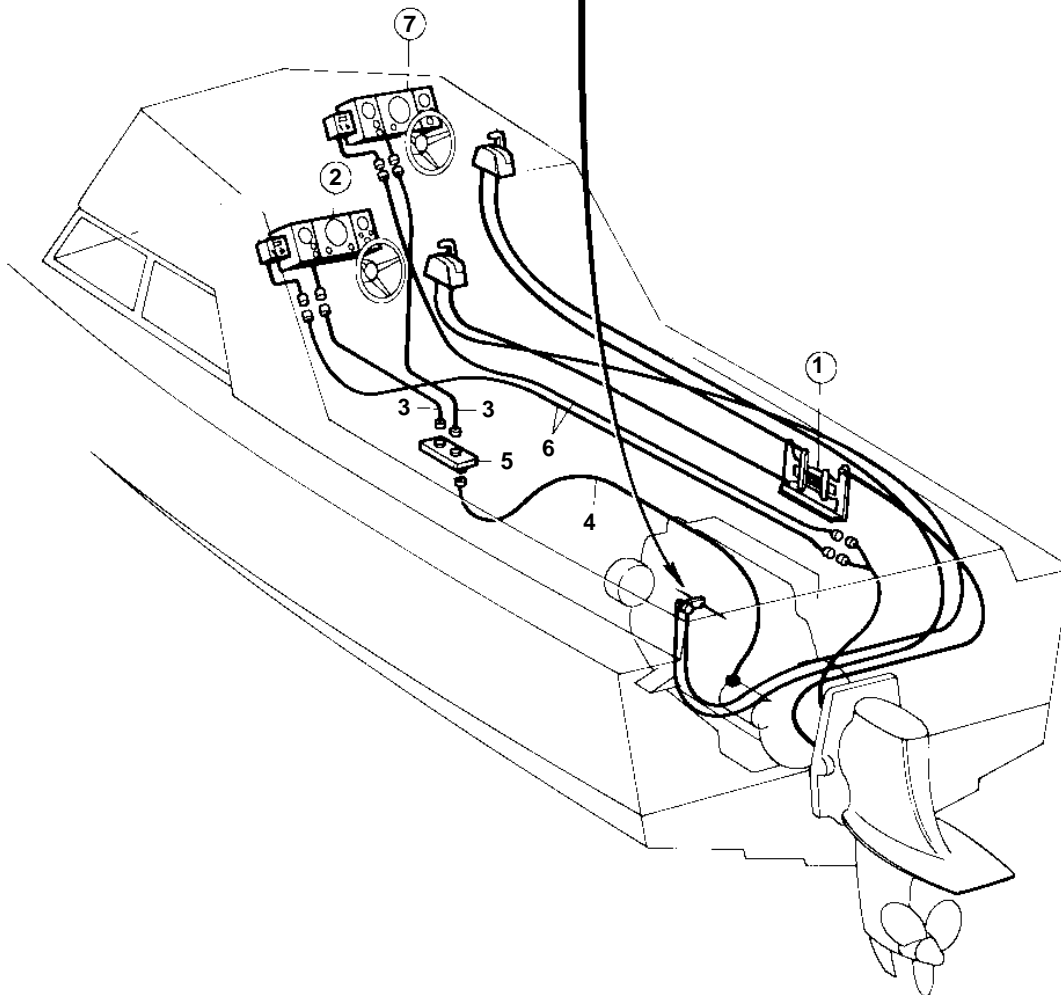

COMMON

COMMON

REF	PART NO.	QTY	DESCRIPTION	SEE SEC.	NOTES
1	828164	1	Collector		
				090-2550	
2		1	INSTRUMENT PANEL		SEE GROUP 3
3	835671	X	Cable trunk		L = 3000 MM
4	835670	X	Cable trunk		L = 6100 MM
5	1140317	1	Y-koppling		
6	835672	X	Cable trunk		
7	853067	1	Instrument panel		
				090-2525	
8	855355	1	Mounting kit		
9	841724	1	· Countershaft		
10	850182	1	· Cable attachment		
11	850183	1	· Spacer		
12	946753	2	· Screw		
13	948210	1	· Strip clamp		
14	955844	2	· Nut		