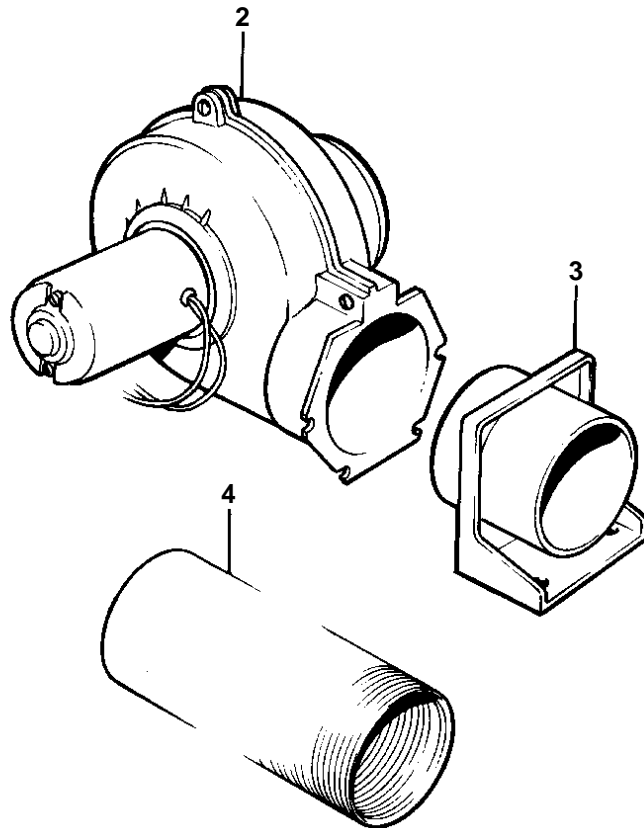

COMMON

6088

COMMON

REF	PART NO.	QTY	DESCRIPTION	NOTES
1	828763	X	Bilge pump	12V
2	828797	X	Fan	12V
3	828798	X	Flange	
4	828807	X	Ventilation hose	L = 5000 MM