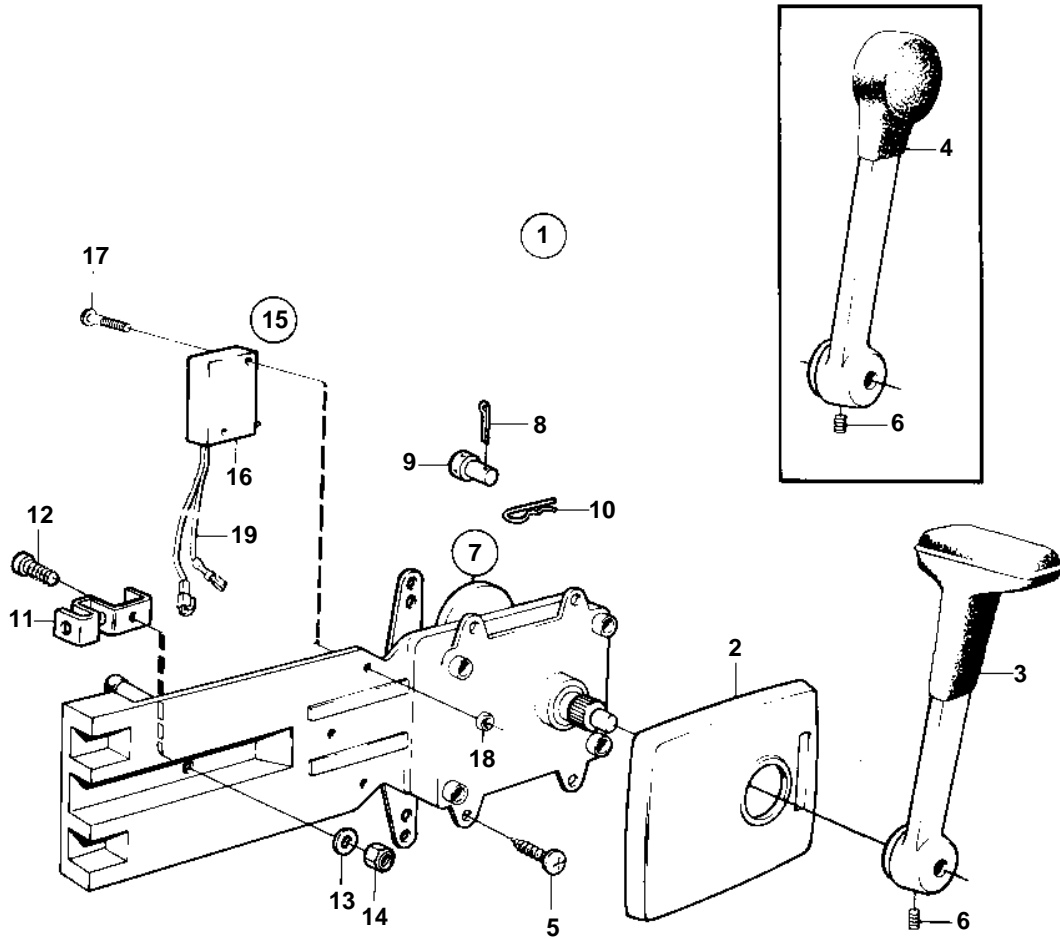

COMMON

9584

## COMMON

REF	PART NO.	QTY	DESCRIPTION	NOTES
1	851605	1	Mounting kit	FOR SAILING BOAT.
2	1140048	1	· Cover	
4	839521	1	· Lever	FOR SAILING BOAT.
5	955142	4	· Screw	
6	839693	1	· Lock screw	
7	851601	1	· Control	
8	17253	2	· Cotter pin	
9	839638	2	· Cube	
10	852924	1	· Clip	
11	853423	1	· Retainer	
12	839664	1	· Screw	
13	940275	1	· Washer	
14	946435	1	· Lock nut	
15	855352	1	· Neutral posit contac	
16	850200	1	· Switch	
17	946177	2	· Screw	
18	947536	2	· Nut	
19		X	· CABLES AND TERMINALS	SEE GROUP 3