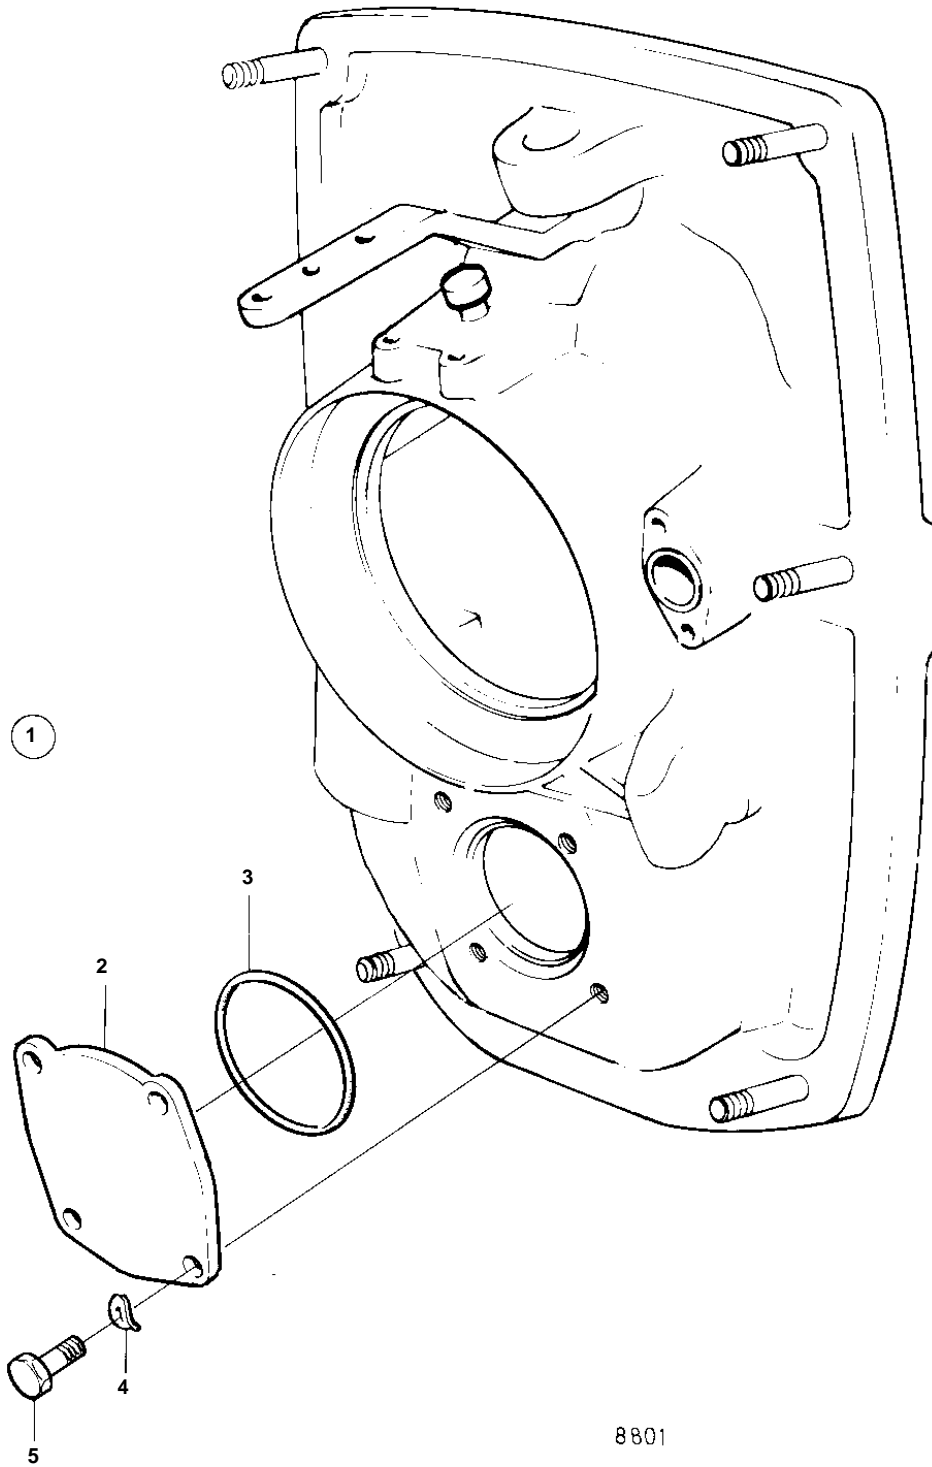

COMMON

COMMON

REF	PART NO.	QTY	DESCRIPTION
1	1140003	1	Cover plate
2	838934	1	· Flange
3	925260	1	· O-ring
4	941908	4	· Spring washer
5	955315	4	· Screw