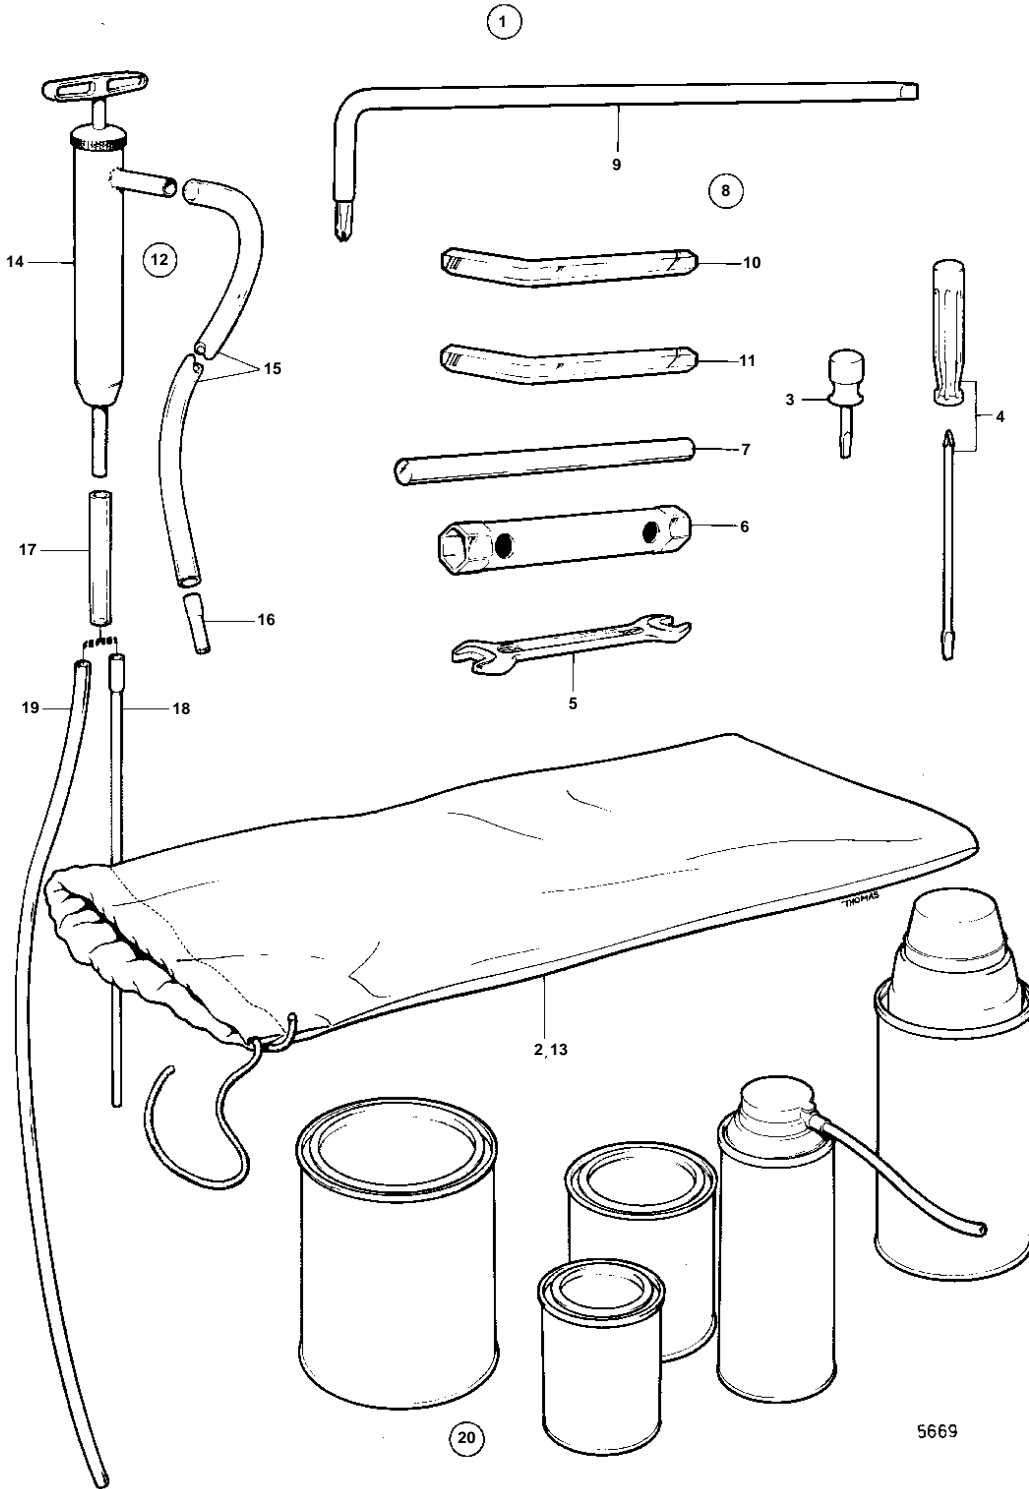

COMMON

**COMMON**

REF	PART NO.	QTY	DESCRIPTION	SEE SEC.	NOTES
1	844636	1	Tool kit		
2	844642	1	· Tool bag		
3	841044	1	· Screwdriver		
4	963929	1	· Screwdriver		
5	843929	1	· Open-end wrench		8-10 MM
	210056	1	· Open-end wrench		11-12 MM
	841252	1	· Open-end wrench		13-16 MM
	962053	1	· Open-end wrench		13-17 MM
	962060	1	· Open-end wrench		14-17 MM
	962054	1	· Open-end wrench		19-22 MM
6	884570	1	Spark plug spanner		REPL BY 855854
	855854	1	Spark plug spanner		
7	1210305	1	Lever		
8	841045	1	Tool kit		AQ DRIVE UNIT
9	834980	1	· Screwdriver		
10	914675	1	· Allen wrench		1 1/4"
	914677	1	· Allen wrench		3/8"
11	851462	2	Puller		AQ DRIVE UNIT
12	875117	1	Oil bilge pump		
13	844642	1	· Tool bag		
14		1	· OIL BILGE PUMP		
15	806282	1	· Hose		L = 1000 MM
16	841046	1	· Hose		
17	941405	X	· Hose		L = 100 MM
18	835964	1	· Tube		L = 711 MM
19	841527	X	· Plastic pipe		L = 1000 MM
20			· CHEMICALS	090-5000	