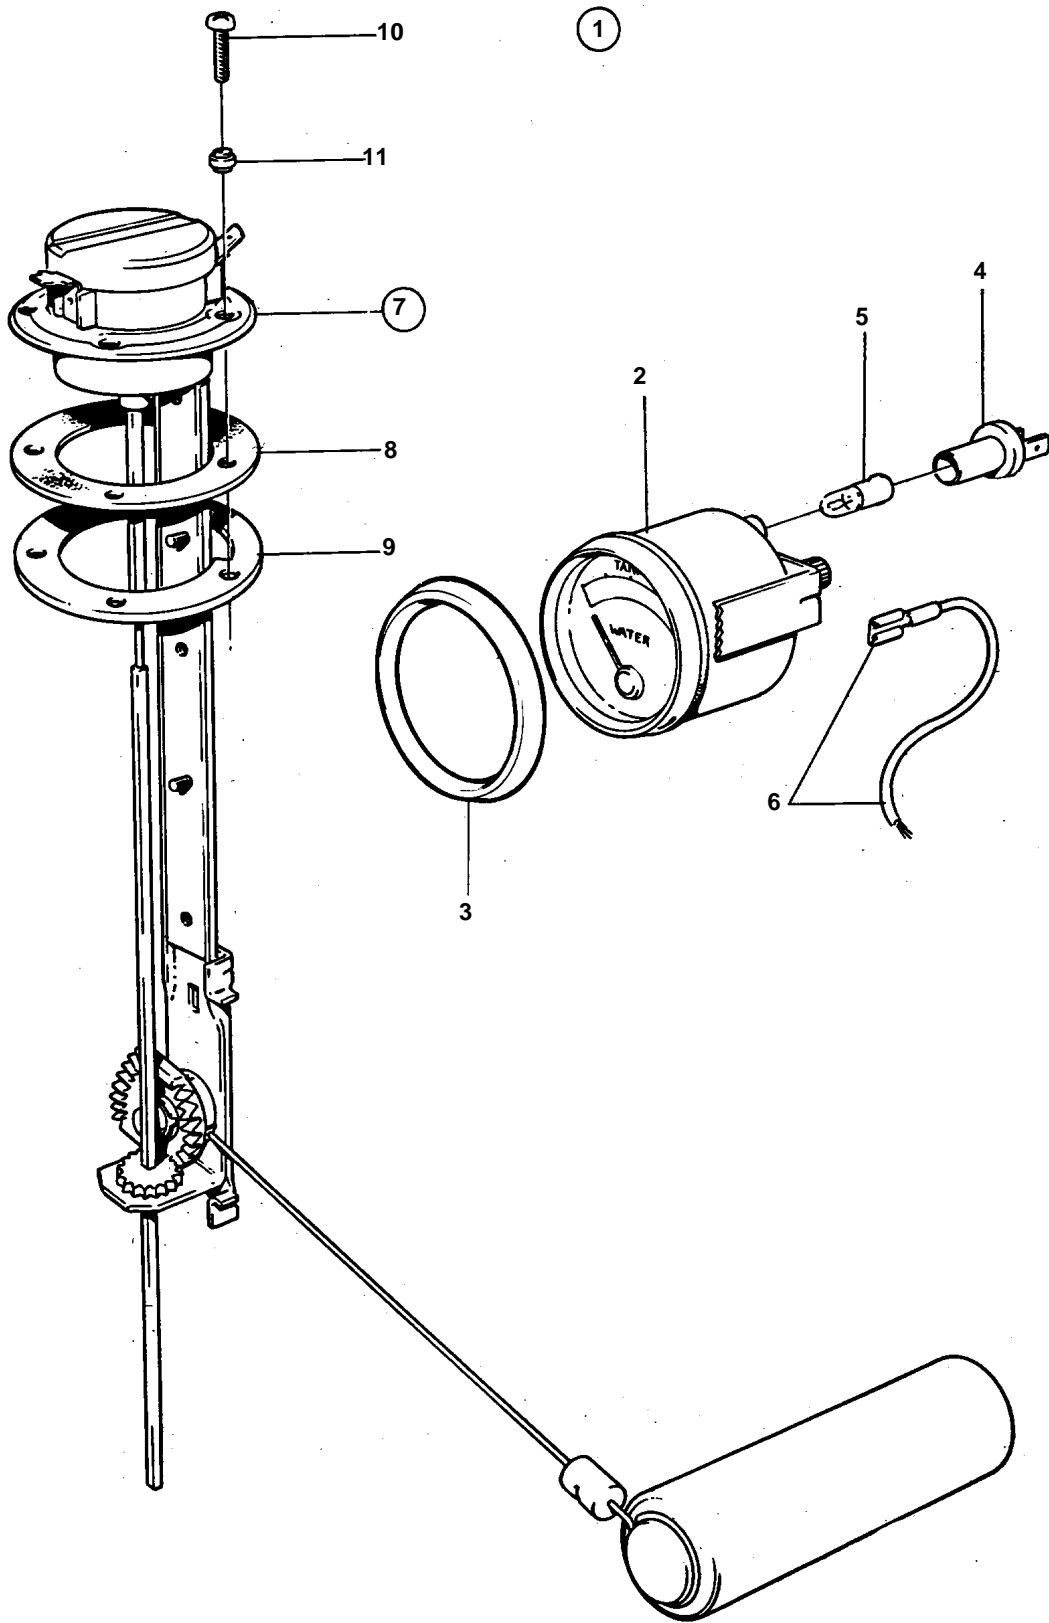

COMMON

COMMON

REF	PART NO.	QTY	DESCRIPTION	NOTES
1	858881	1	Tank gauge kit	12V
2	828635	1	· Water level gauge	
3	858643	1	· Front ring	(828542)
4	808175	1	· Bulb socket	
5	19923	1	· Bulb	
6		X	· CABLES AND TERMINALS	SEE GROUP 3
7	834389	1	· Sender	
8	89865	1	· · Gasket	
9	834480	1	· · Flange	
10	956078	4	· · Screw	L = 16 MM
11	834481	5	· · Gasket	