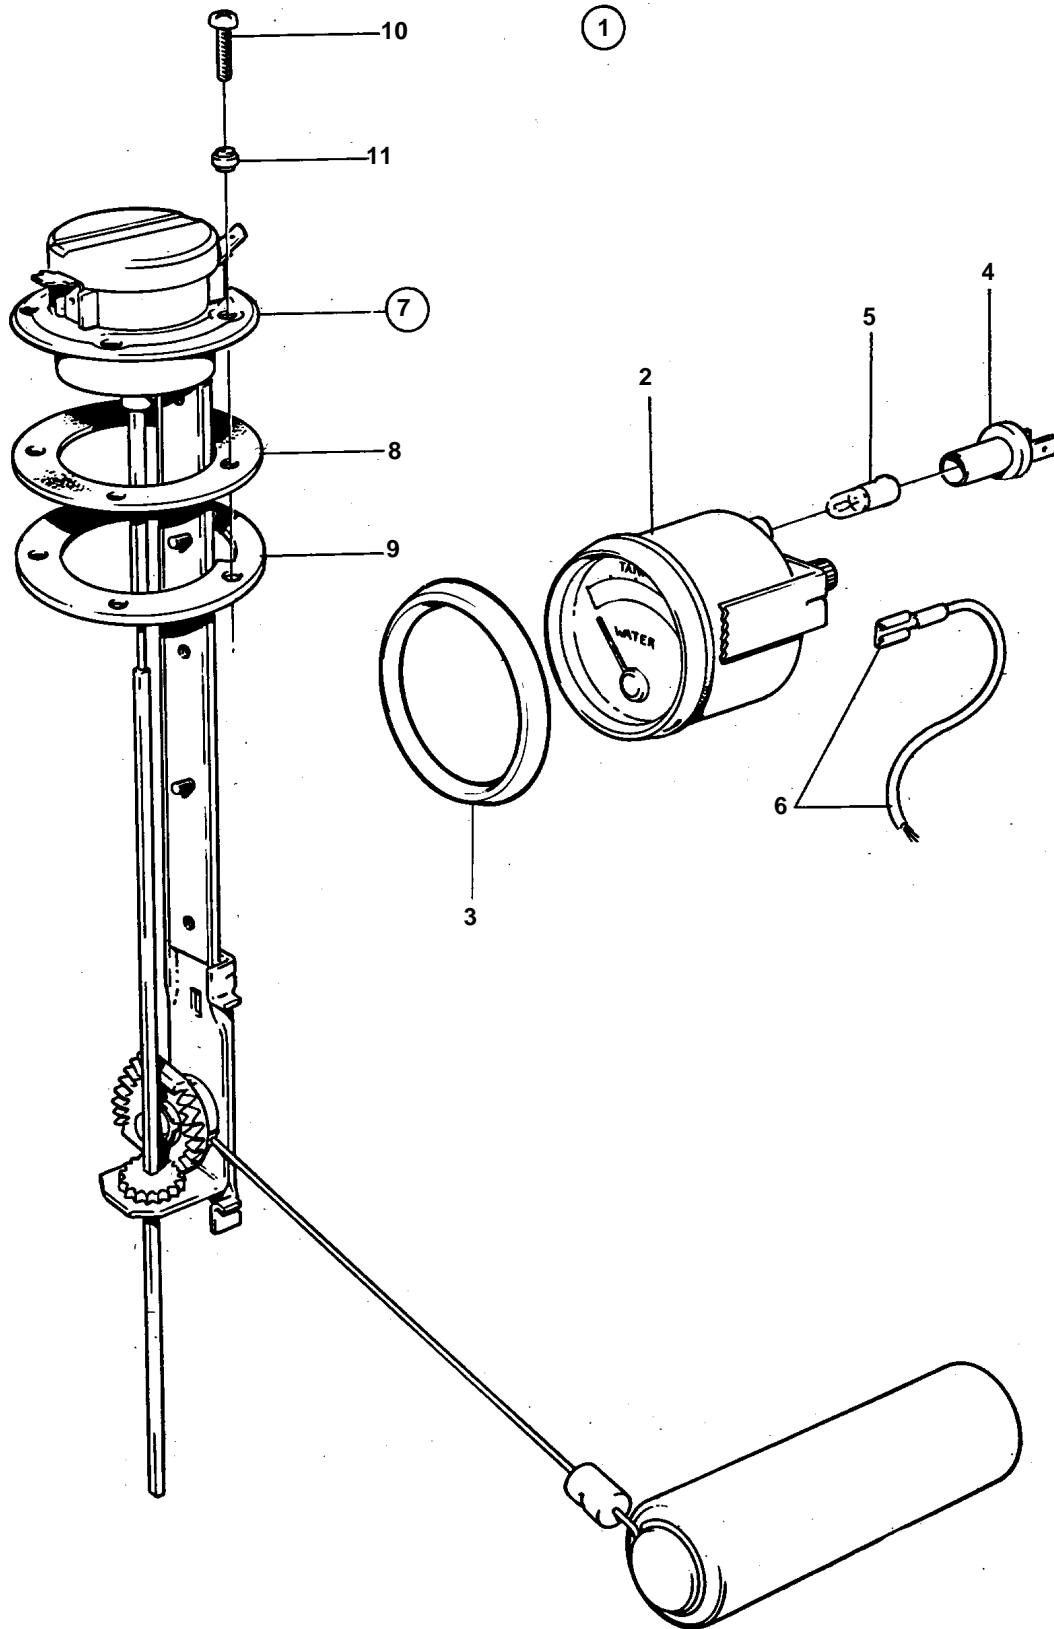

COMMON

COMMON

REF	PART NO.	QTY	DESCRIPTION	NOTES
1	828717	1		24V
2	828636	1	• Tank gauge	*
3	858643	1	• Front ring	(828542)
4	808175	1	• Bulb socket	
5	182059	1	• Bulb	
6		X	• CABLES AND TERMINALS	SEE GROUP 3
7	834389	1	• Sender	
8	89865	1	• • Gasket	
9	834480	1	• • Flange	
10	956078	4	• • Screw	L = 16 MM
	956081	1	• • Screw	L = 25 MM
11	834481	5	• • Gasket	