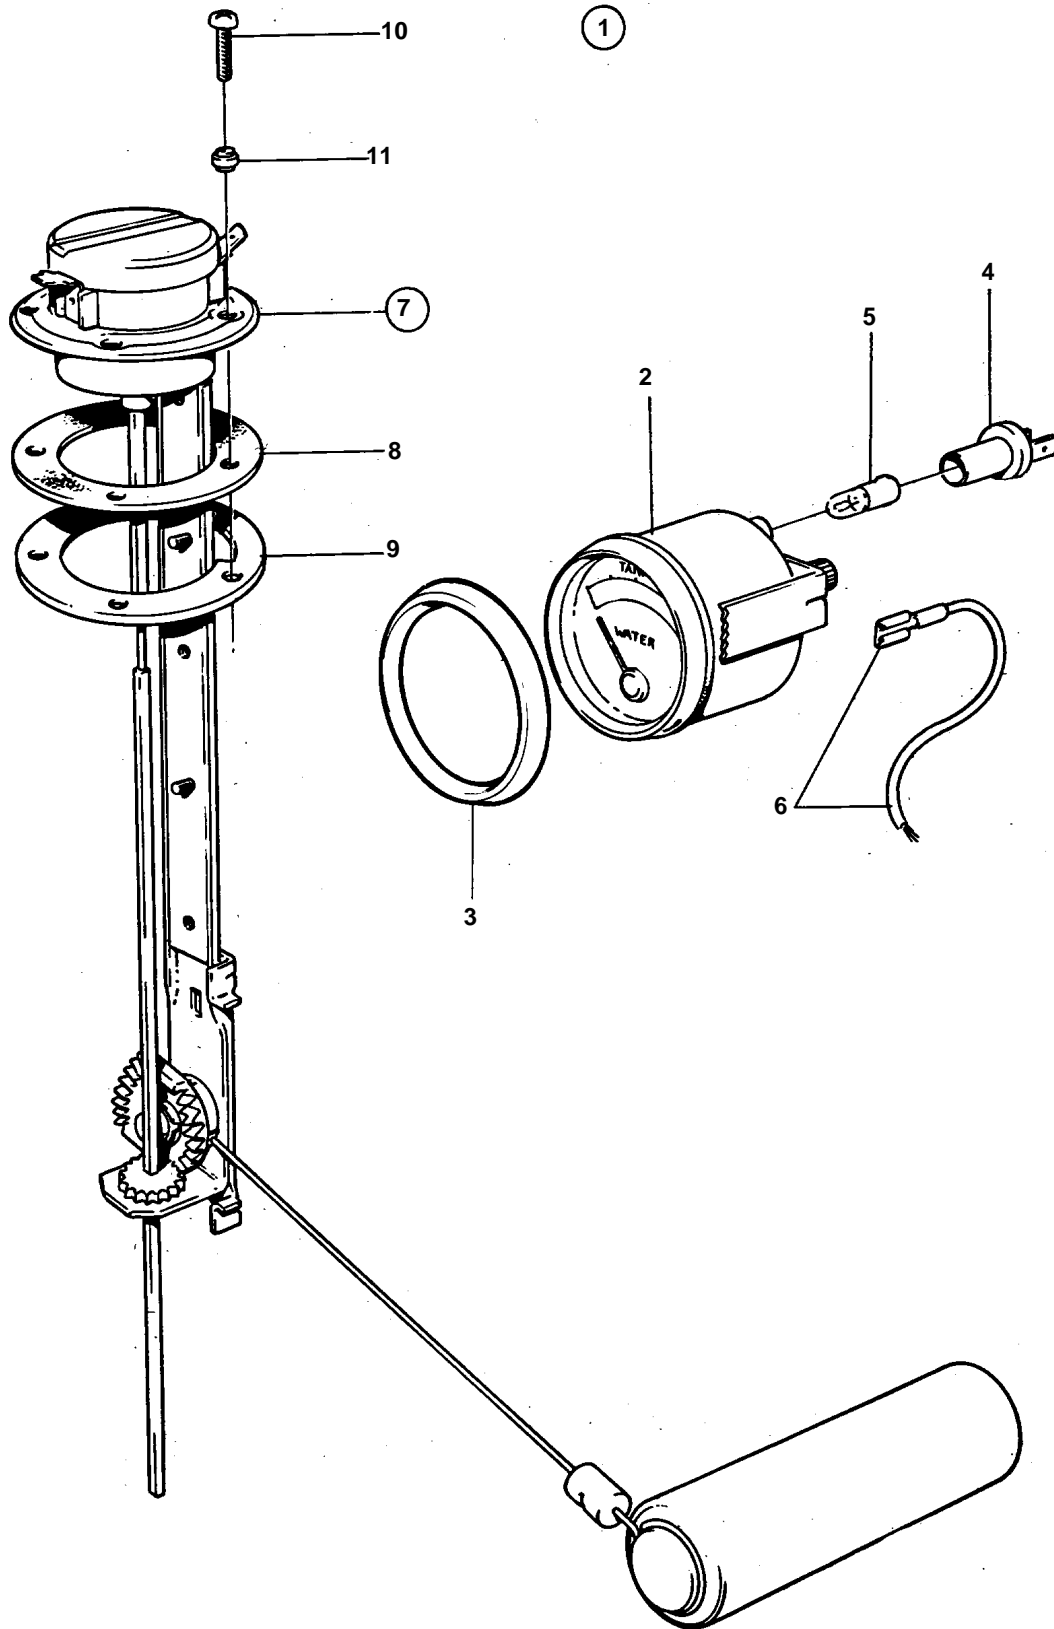

COMMON

COMMON

REF	PART NO.	QTY	DESCRIPTION	NOTES
1	828714	1	Fuel gauge kit	12V REPL BY 858879
2	828632	1	• Fuel gauge	*
3	858643	1	• Front ring	(828542)
4	808175	1	• Bulb socket	
5	19923	1	• Bulb	
6		X	• CABLES AND TERMINALS	SEE GROUP 3
7	837999	1	• Tank sensor	
8	89865	1	• • Gasket	
9	834480	1	• • Flange	
10	956078	4	• • Screw	L = 16 MM
	956081	1	• • Screw	L = 25 MM
11	834481	5	• • Gasket	