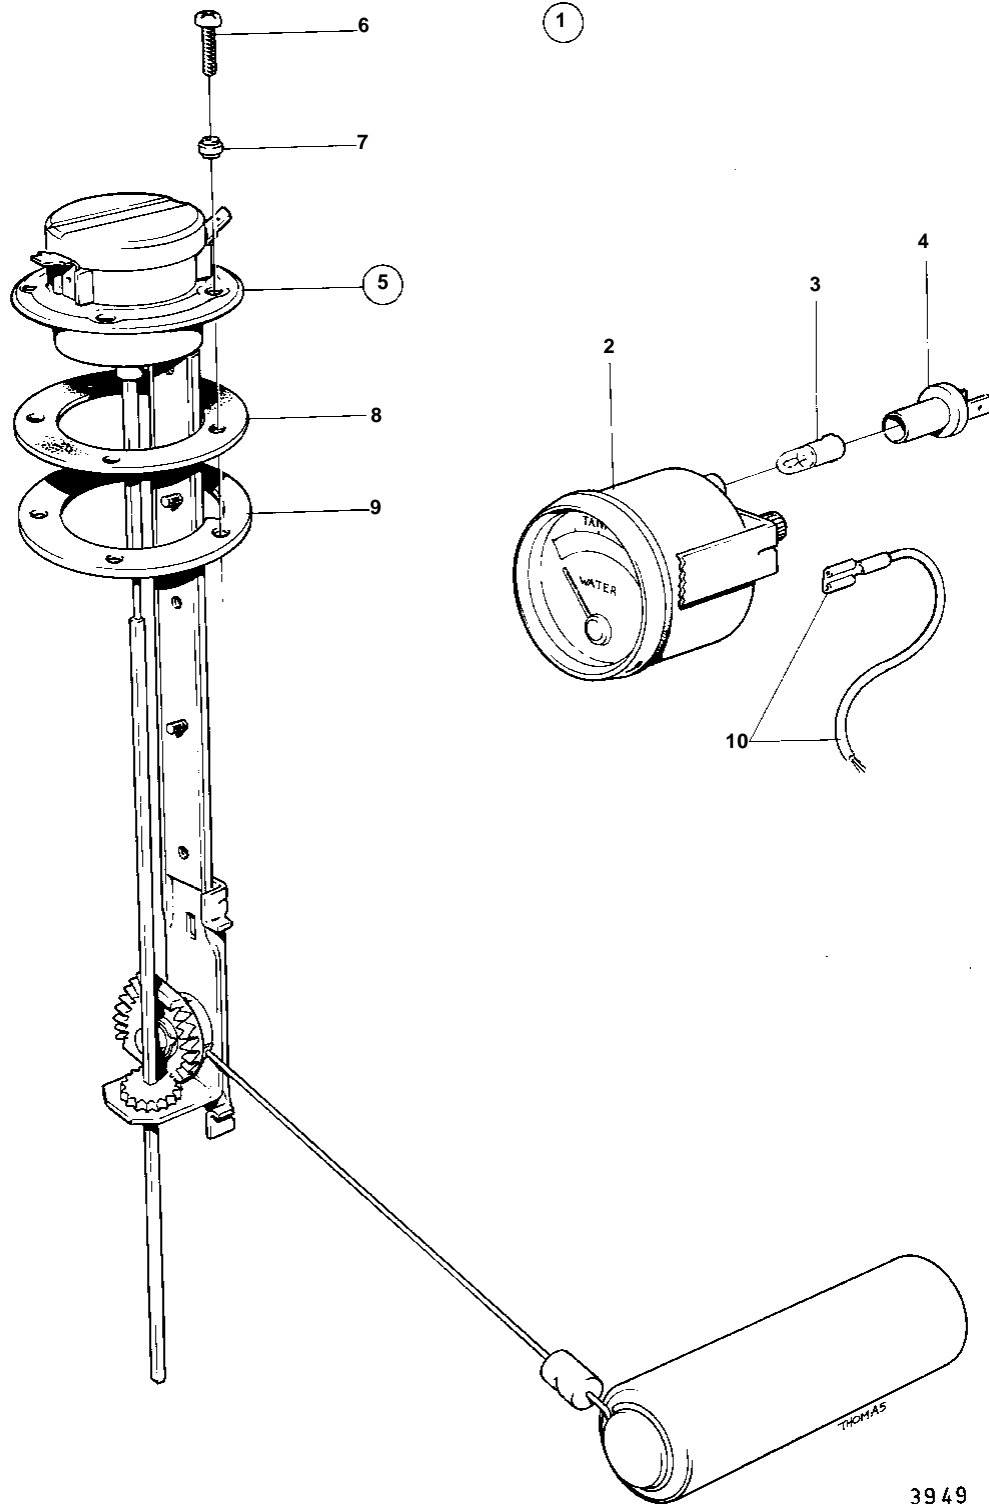

COMMON

3949

**COMMON**

REF	PART NO.	QTY	DESCRIPTION	NOTES
1	834399	1	Tank gauge	FOR FUEL.
2	834378	1	· Tank gauge	
3	19923	1	· Bulb	
4	808175	1	· Bulb socket	
5	837999	1	· Tank sensor	
6	956078	4	· · Screw	L = 16 MM
	956081	1	· · Screw	L = 25 MM
7	834481	5	· · Gasket	
8	89865	1	· · Gasket	
9	834480	1	· · Flange	
10		X	CABLES AND CABLE TERMINALS	SEE GROUP 3