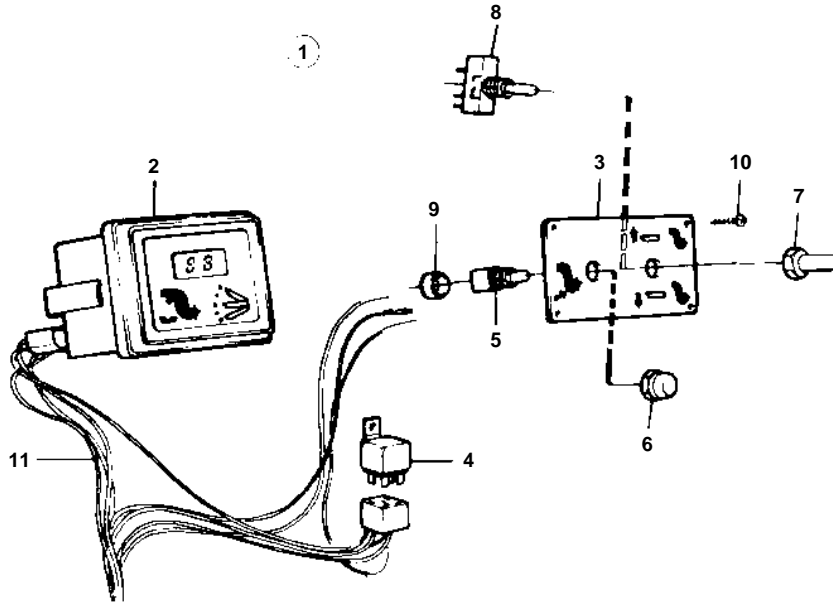

COMMON

9631

COMMON

REF	PART NO.	QTY	DESCRIPTION	NOTES
1	853067	1	Instrument panel	
2	828731	1	• Trimmer	
3	853866	1	• Control panel	(828739)
4	876040	1	• Relay kit	
5	828584	1	• Switch	
6	828586	1	• Button	
7	828743	1	• Button	
8	828742	1	• Switch	
9	828740	2	• Spacer washer	
10	828647	4	• Screw	
11		X	• CABLES AND TERMINALS	SEE GROUP 3
12	853052	X	Extension cable verl	L = 3000 MM
13	1140317	X	Y-koppling	