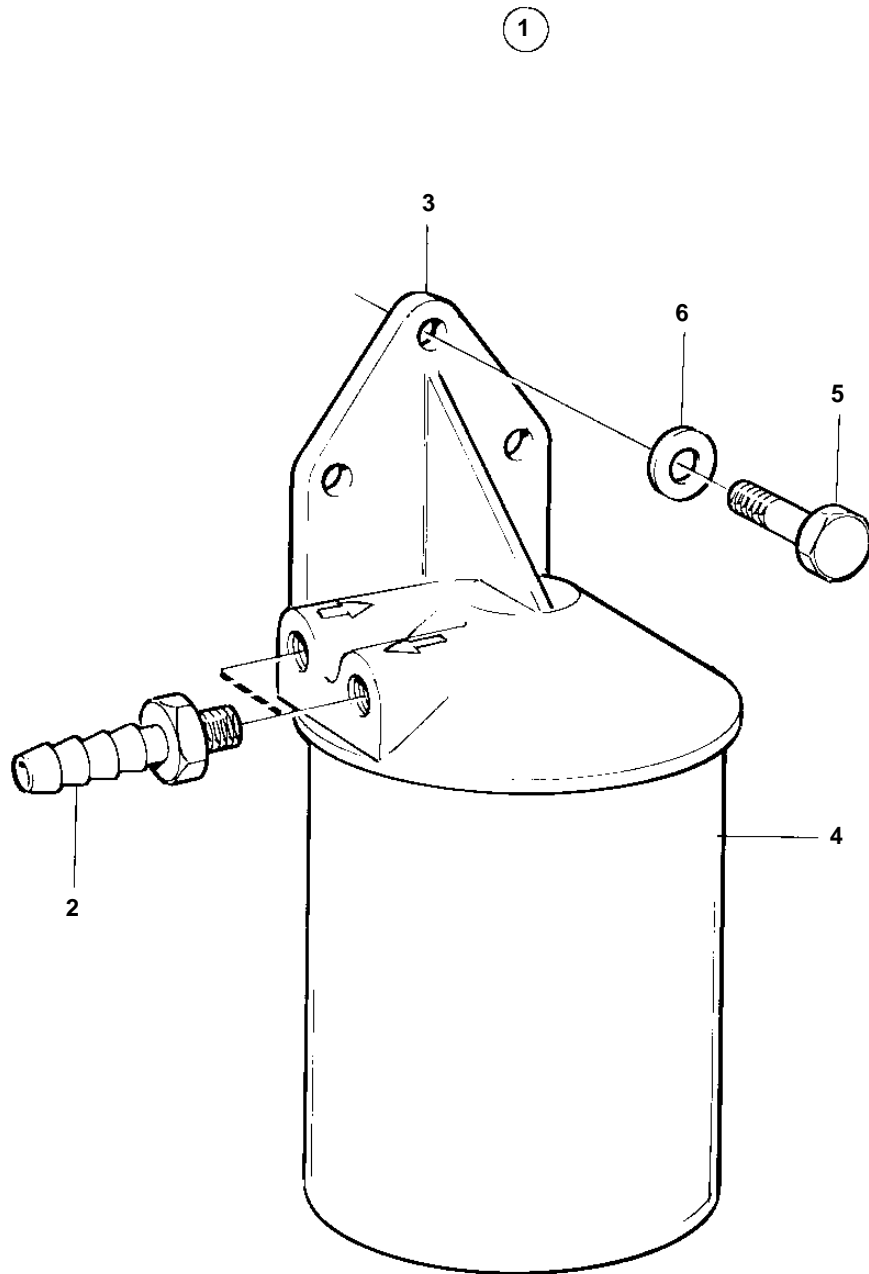

COMMON

8818

COMMON

REF	PART NO.	QTY	DESCRIPTION
1	855952	1	Filter kit
2	834781	2	• Nipple
3	855569	1	• Cover
4	855686	1	• Fuel filter
5	941110	3	• Screw
6	960147	3	• Washer