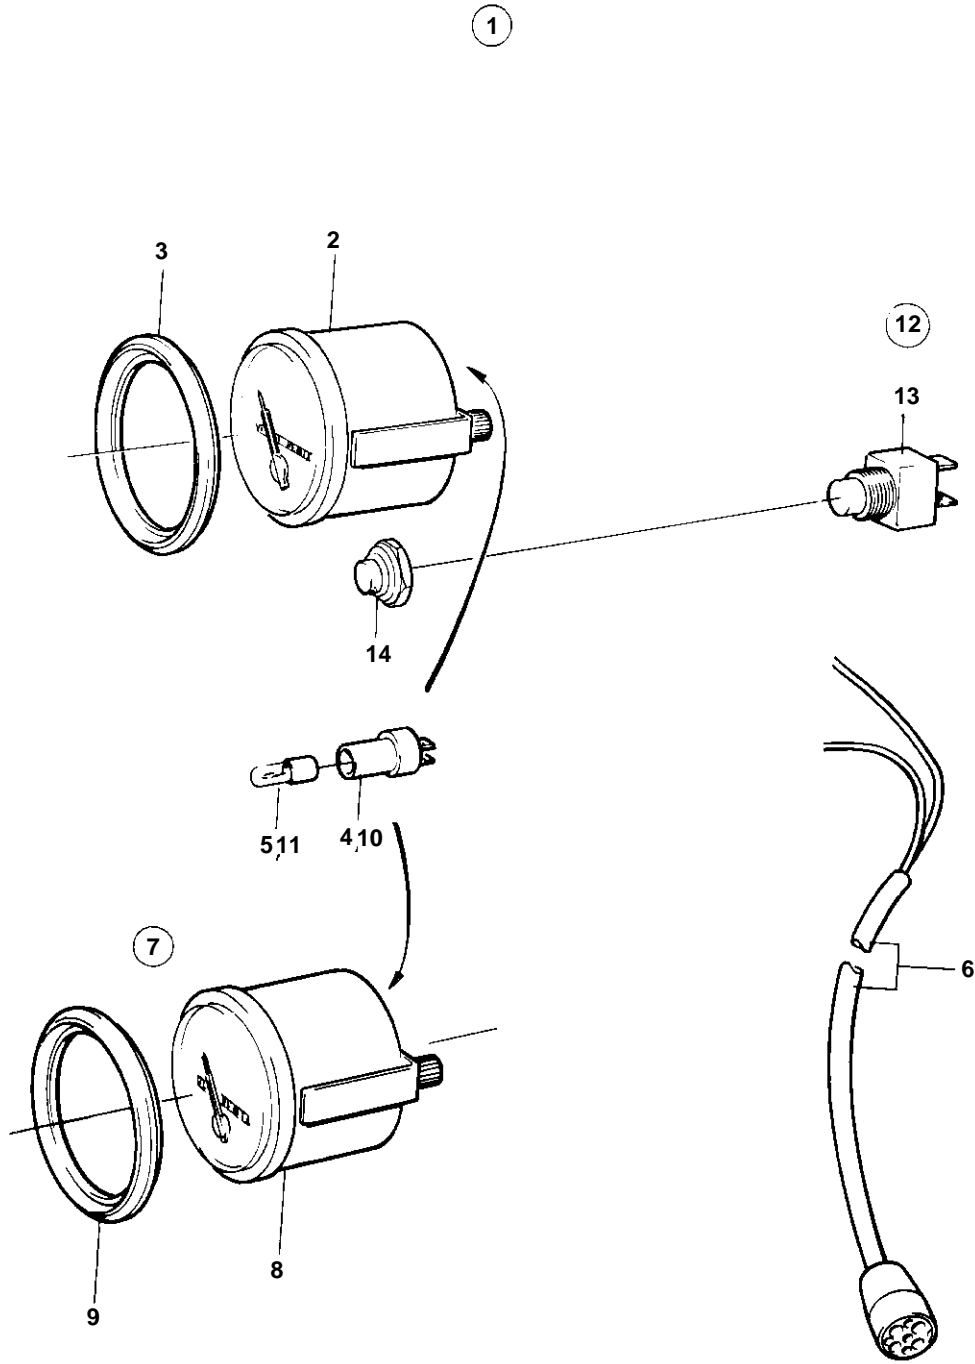

COMMON

9648

COMMON

REF	PART NO.	QTY	DESCRIPTION	NOTES
1	858877	1	Hour counter kit	WHITE COLOURED DECOR STRIPE.
2	828615	1	• Hour counter	
3	858643	1	• Front ring	
4	808175	1	• Bulb socket	
5	19923	1	• Bulb	12V
	182059	1	• Bulb	24V
6		X	• CABLES AND TERMINALS	SEE GROUP 3
12	828718	X	Switch	CLOSING DURING PRESSURE AND SPRING-LOADED.
	828719	X	Switch	CLOSING-BREAKING.
13	828584	1	• Switch	FOR 828718
	828585	1	• Switch	FOR 828719
14	828586	1	• Button